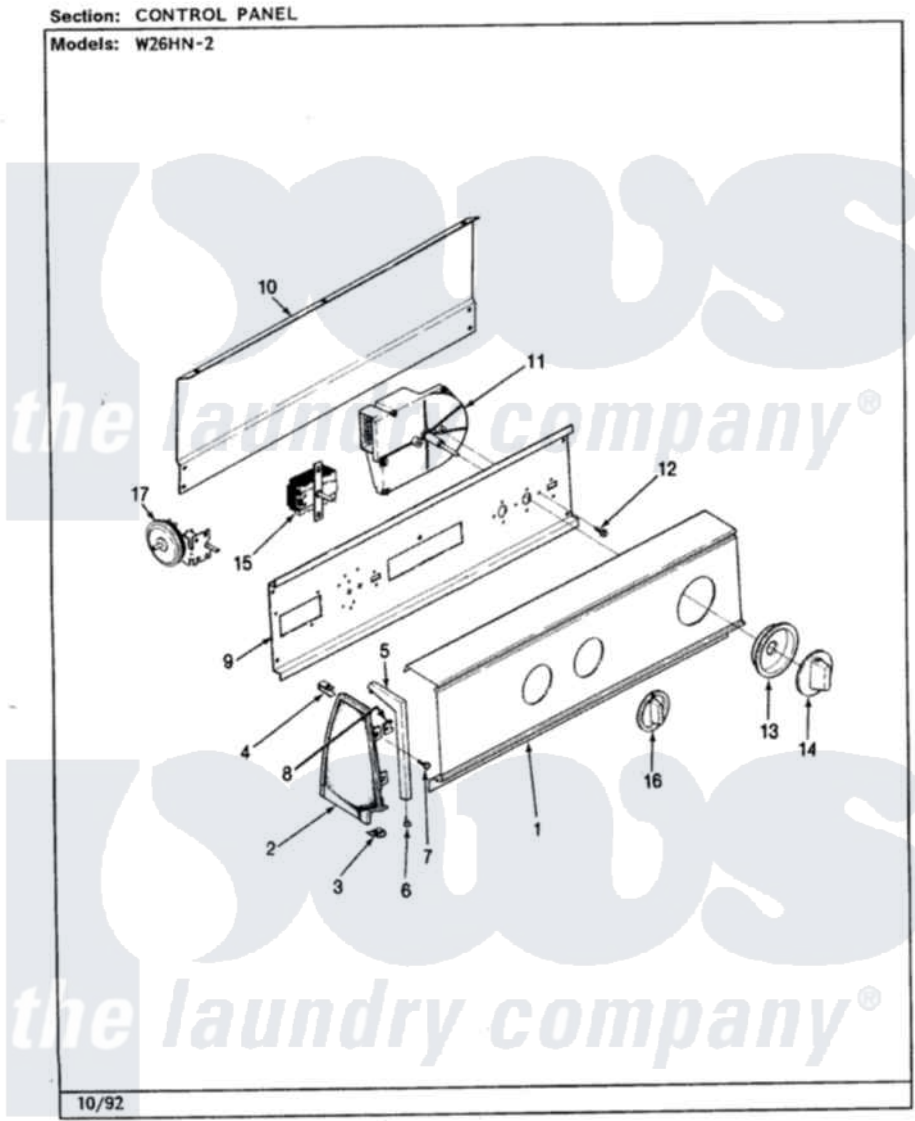

Magic Chef W26HA2 06 - CONTROL PANEL (W26HN2)

Magic Chef [Residential Magic Chef W26HA2 Washer Parts](#) Parts Diagram 06 - CONTROL PANEL (W26HN2)
Click on the part number to view part

Item	Original Part Number	Replaced By	Status	Part Description
1	25-7702			Speedclip, End Cap To Control Panel
"	25-7793			Screw
"	35-2169		Not Available	CONTROL PANEL
2	35-2488	21001452		Cap- End
"	35-2487	21001451		Cap- End
3	34-9487		Not Available	PLATE, REINFORCEMENT
"	25-7697	25-2219		Screw
"	25-7851			Speedclip, End Cap To Top
4	25-7435	33002917		Screw, No.10-16
"	25-7852			Speedclip, Rr Shld To End Cap
5	53-0278		Not Available	TRIM, END CAP (LT)
"	53-0277		Not Available	TRIM, END CAP (RT)
6	25-7760			Screw
7	25-3092	90767		Screw, 8A X 3/8 HeX Washer Head Tapping

8	25-7702		Speedclip, End Cap To Control Panel
9	53-1676		Shield, Control
10	25-7853	25-7933	Ring, Retaining
"	25-3092	90767	Screw, 8A X 3/8 HeX Washer Head Tapping
"	35-2688	21001460	Shield, Rear
"	25-3457		Screw, Sems
11	35-2323		Timer
12	25-0205	216412	Screw, Bracket To Timer
13	35-2254	12500058	Knob Ski
14	35-2187	12500058	Knob Ski
15	35-0119		Rotary Switch
"	25-3092	90767	Screw, 8A X 3/8 HeX Washer Head Tapping
16	35-2185	21001283	Knob, Selector----Piq
17	35-3283	21001554	Switch, Water Level
"	25-3092	90767	Screw, 8A X 3/8 HeX Washer Head Tapping
"	35-2457	Not Available	MANUAL, U&C INSERT
"	16000329	Not Available	GUIDE, QUICK REF. - MAGIC CHEF
"	35-2145	21001554	Switch, Water Level