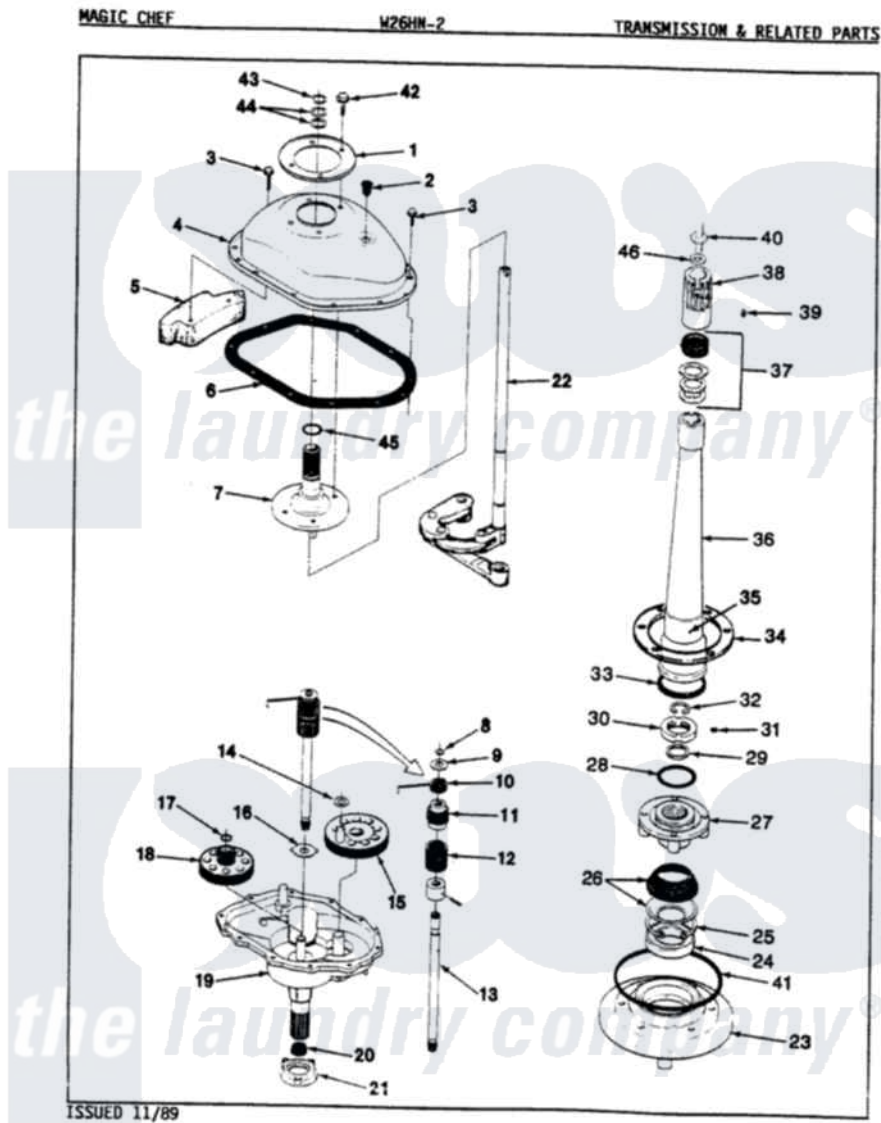

Magic Chef W26HA2 07 - TRANSMISSION & RELATED PARTS (REV. E-G)

Magic Chef Residential Magic Chef W26HA2 Washer Parts Parts Diagram 07 - TRANSMISSION & RELATED PARTS (REV. E-G)

[Click on the part number to view part](#)

Item	Original Part Number	Replaced By	Status	Part Description
1	33-9893	33-7187		Covr Reinforcmt
2	35-2621			Plug, Oil Fill
"	33-9373		Not Available	OIL FILL PLUG
3	25-7916			Bolt
4	33-4286N			Transmission Cover Kit
"	35-2620		Not Available	COVER, TRANSMISSION
5	35-2130		Not Available	COUNTER WEIGHT
"	35-2642			Counterweight
6	35-1030		Not Available	GASKET, TRANSMISSION HOUSING
7	35-2654			Drive Tube Assembly
"	33-8763	33-4286N		Transmission Cover Kit
8	25-7847			Ring, Retaining
9	25-7416		Not Available	WASHER, FLAT
10	33-6114	33-6463		Spring
11	35-2001			Pinion, Drive