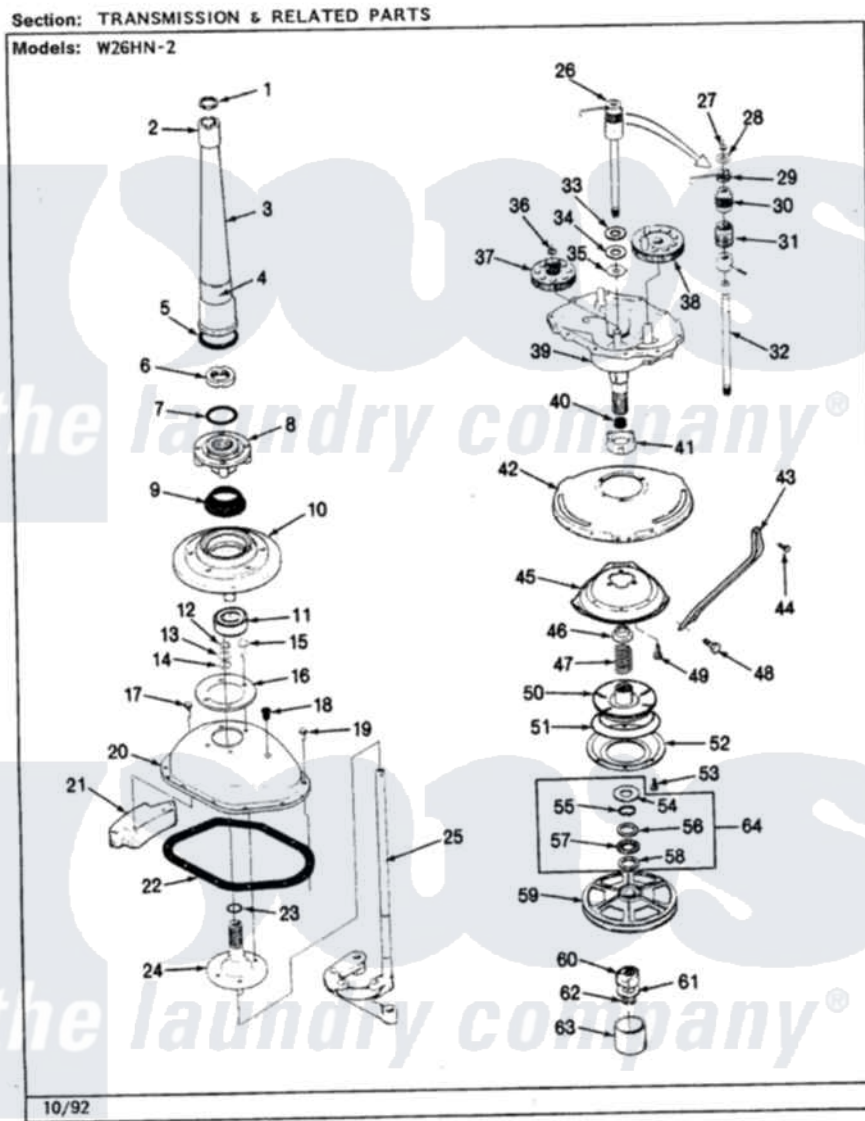

Magic Chef W26HA2 09 - TRANSMISSION (W26HN2)(REV. H-M)

Magic Chef [Residential Magic Chef W26HA2 Washer Parts](#) Parts Diagram 09 - TRANSMISSION (W26HN2)(REV. H-M)
Click on the part number to view part

Item	Original Part Number	Replaced By	Status	Part Description
1	LA-2175	35-6680		Transmission
"	35-3748	35-6680		Transmission
"	25-7941			"O" Ring, Agtr Drive Shaft
2	35-2835	21001066		Bearing, Centerpost
3	35-2792	21001401		Center Pos
4	33-6790			Bearing, Agitator
"	35-2983		Not Available	CENTERPOST ASSY.
5	35-2906			Seal, Centerpost Bottom
6	35-2791			Nut, Spin Tube
7	25-7938			"O" Ring, Basket Drive Hub
8	35-2715		Not Available	BASKET DRIVE HUB ASSY
"	35-3647	W10219156		Tub Seal
9	35-2974			Tub Seal/Hub Assembly
10	35-2716	12001561		Bearing And Seal Housing Assembly
11	35-2972	12001561		Bearing And Seal Housing Assembly