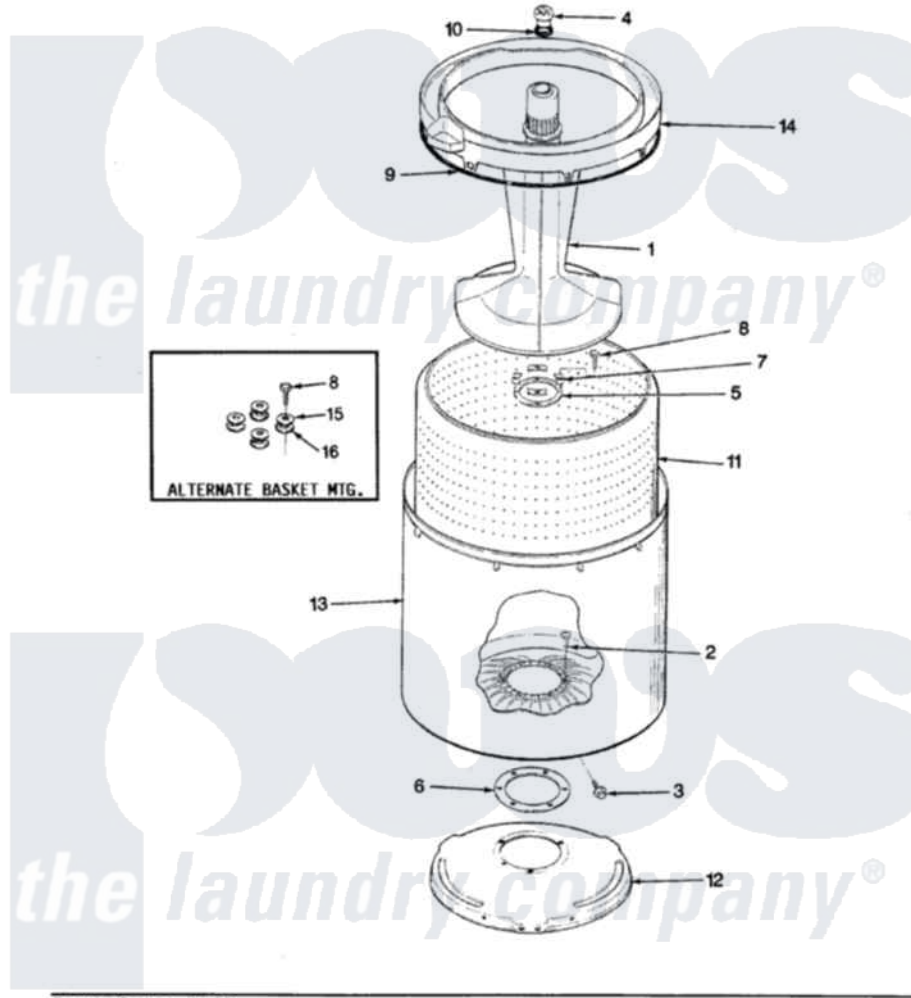

Magic Chef W26HA2 10 - TUB (REV. A-D)

SECTION: TUB
MODEL: W26HN-2

Issue Date: 6/90

Magic Chef [Residential Magic Chef W26HA2 Washer Parts](#) Parts Diagram 10 - TUB (REV. A-D)
Click on the part number to view part

Item	Original Part Number	Replaced By	Status	Part Description
1	35-2371	33-4352		Agitator
2	35-2062	21001063		Screw, Shoulder
3	25-7914	22002933		Screw
4	33-6241			Cap
5	33-8959			Gasket
6	35-2061			Gasket, Tub To Housing
7	33-8799		Not Available	REINF PLATE
8	25-7783	4356852		Screw
9	35-2328			Seal, Tub Top
10	25-7330			Rubber Washer
11	35-2381		Not Available	BASKET ASSY-WHITE
12	35-2023			Tub Support
"	35-2529		Not Available	TUB SUPPORT
13	35-2038			Tub
14	35-2262		Not Available	SHIELD, TUB TOP
"	35-2034		Not Available	TOP, TUB