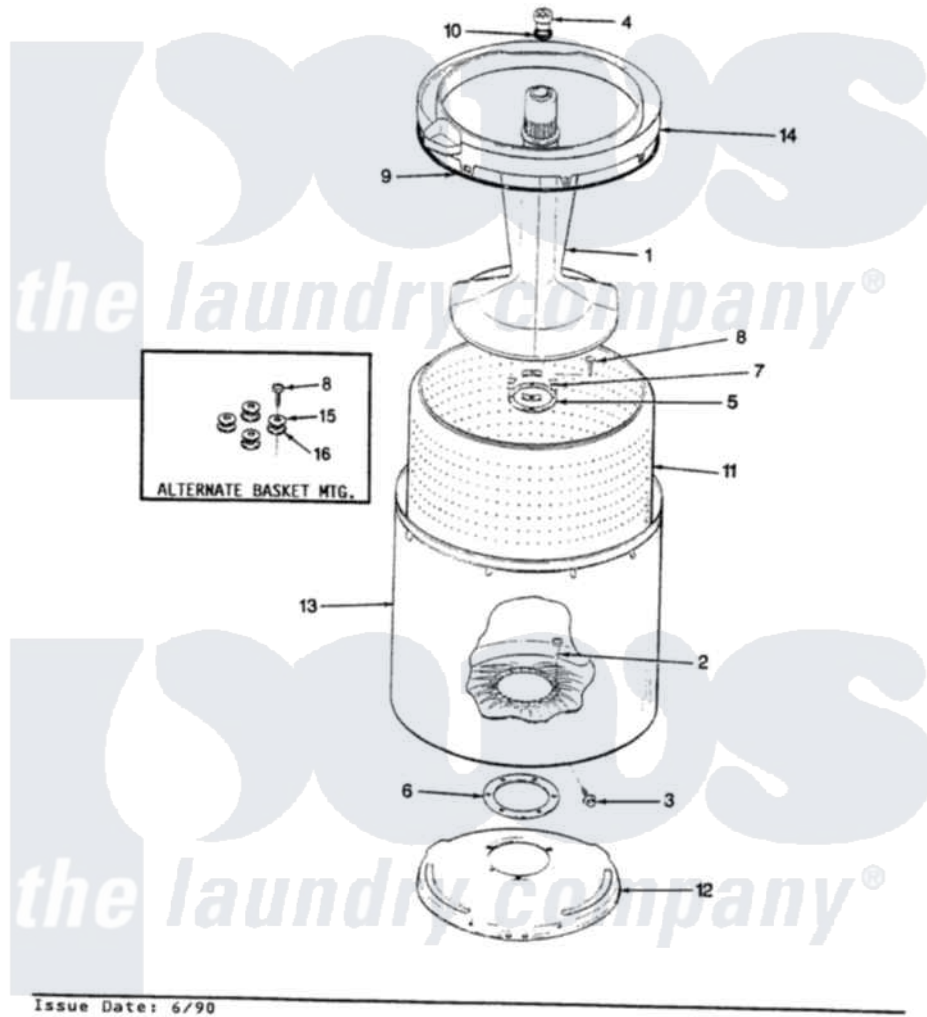

# Magic Chef W26HA2 11 - TUB (REV. E-G)

SECTION: TUB  
MODEL: W26HN-2

Issue Date: 6/90

Magic Chef [Residential Magic Chef W26HA2 Washer Parts](#) Parts Diagram 11 - TUB (REV. E-G)  
Click on the part number to view part

Item	Original Part Number	Replaced By	Status	Part Description
1	35-2371	<a href="#">33-4352</a>		Agitator
2	35-2062	<a href="#">21001063</a>		Screw, Shoulder
3	25-7914	<a href="#">22002933</a>		Screw
4	<a href="#">33-6241</a>			Cap
5	<a href="#">33-8959</a>			Gasket
6	<a href="#">35-2061</a>			Gasket, Tub To Housing
7	33-8799		Not Available	REINF PLATE
8	25-7783	<a href="#">4356852</a>		Screw
9	<a href="#">35-2328</a>			Seal, Tub Top
10	<a href="#">25-7330</a>			Rubber Washer
11	35-2381		Not Available	BASKET ASSY-WHITE
12	35-2529		Not Available	TUB SUPPORT
13	<a href="#">35-2038</a>			Tub
14	35-2262		Not Available	SHIELD, TUB TOP
"	35-2034		Not Available	TOP, TUB
15	25-7921		Not Available	STEEL WASHER