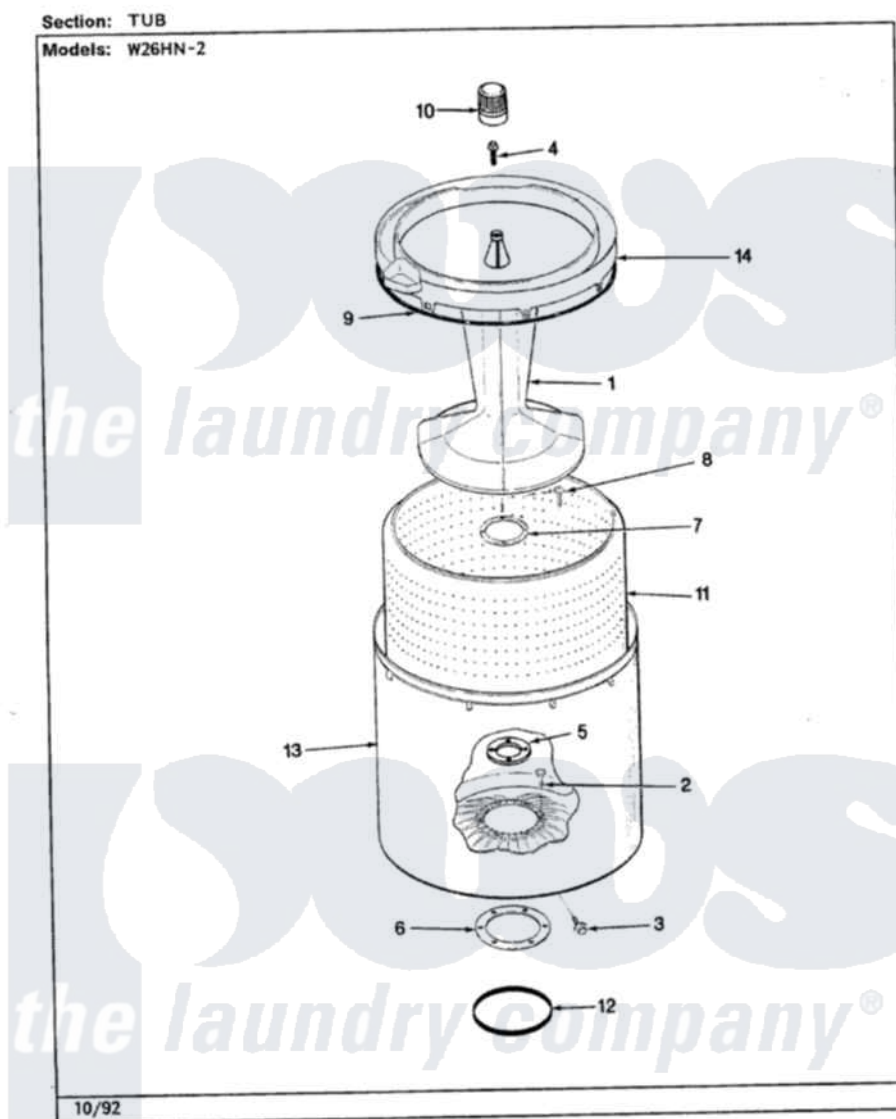

# Magic Chef W26HA2 12 - TUB (W26HN2)(REV. H-M)

Magic Chef [Residential Magic Chef W26HA2 Washer Parts](#) Parts Diagram 12 - TUB (W26HN2)(REV. H-M)  
Click on the part number to view part

Item	Original Part Number	Replaced By	Status	Part Description
1	<a href="#">35-3580</a>			Agitator
"	35-2717	<a href="#">35-3580</a>		Agitator
2	25-7947	<a href="#">21001063</a>		Screw, Shoulder
3	25-7953	<a href="#">22002933</a>		Screw
4	25-7948	<a href="#">W10309247</a>		Screw
5	<a href="#">35-3685</a>			Gasket, Basket To Centerpost
"	35-2980	<a href="#">35-3685</a>		Gasket, Basket To Centerpost
6	<a href="#">35-3686</a>			Gasket, Tub To Housing
"	<a href="#">35-2979</a>			Gasket, Tub/Hsg
7	<a href="#">35-3014</a>			Gasket And Reinf. Plate Assembly
8	25-7783	<a href="#">4356852</a>		Screw
9	<a href="#">35-2328</a>			Seal, Tub Top
10	<a href="#">35-2733</a>			Cap, Agitator
11	35-3016		Not Available	BASKET ASSY
12	<a href="#">35-2978</a>			Seal, Tub/Housing
13	<a href="#">35-3700</a>			Tub Assembly

"	35-2952	<a href="#">35-3700</a>	Tub Assembly
14	35-2262	Not Available	SHIELD, TUB TOP
"	35-2034	Not Available	TOP, TUB
"	35-3578	Not Available	TOP, TUB