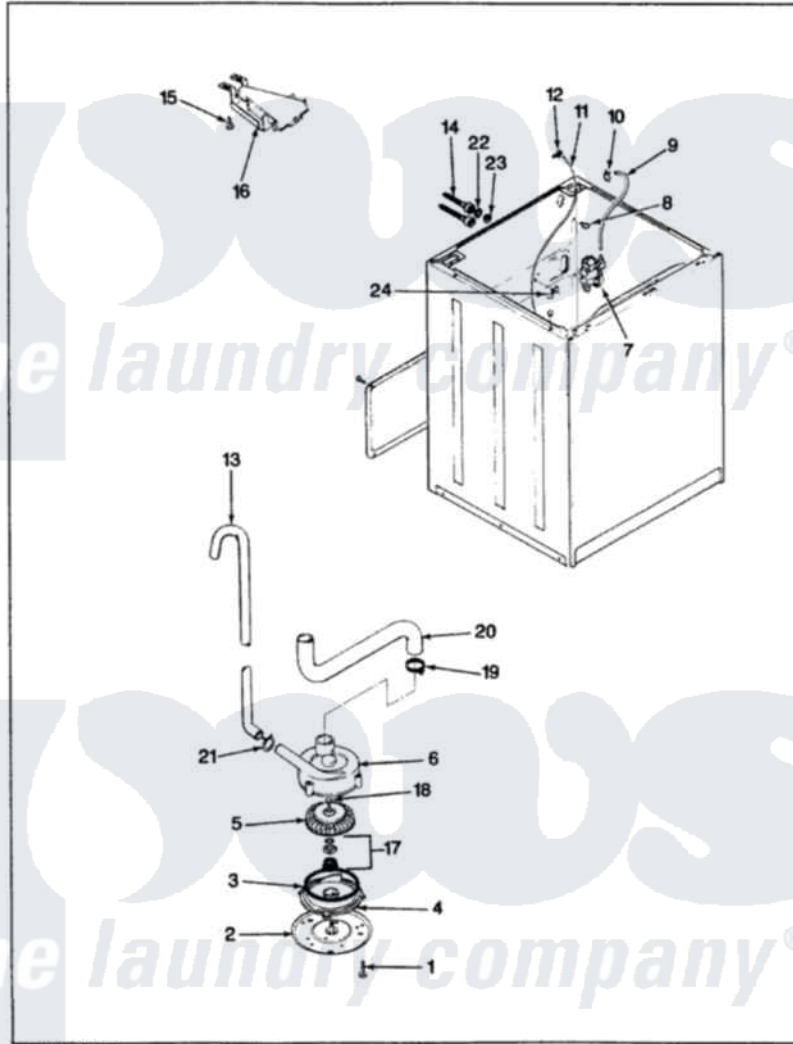

Magic Chef W26HA2 13 - WATER CARRYING & PUMP ASSY. (REV. A-D)

MAGIC CHEF W26HN-2 WATER CARRYING & PUMP ASSEMBLY

Magic Chef [Residential Magic Chef W26HA2 Washer Parts](#) Parts Diagram 13 - WATER CARRYING & PUMP ASSY. (REV. A-D)

[Click on the part number to view part](#)

Item	Original Part Number	Replaced By	Status	Part Description
1	25-7405	3196164		Screw
2	33-6035		Not Available	PLATE & PULLEY ASSY.
3	33-6032			Gasket
4	35-2058			Base, Pump
5	35-2057	35-6465		Pump Assem
6	35-2099	35-6465		Pump Assem
"	35-2056		Not Available	HOUSING, PUMP
7	25-7220			Clip, Cabinet Top
"	35-2375			Valve, Water Mixing-230V
"	39-1482			Mixing Valve
8	25-7867	596669		Clamp, Manifold
9	35-0541		Not Available	WATR INLET HOSE
"	35-2378	12002749		Hose, Flume Kit
10	25-7866	489503		Clamp
"	25-7867	596669		Clamp, Manifold
				MAX. PRESSURE SWITCH

11	35-2261		Not Available	FAD, PRESSURE SWITCH HOSE
"	35-2321	21001748		Hose, Pressure Switch
12	33-6099			Clamp
13	33-9436	211704		Hose, Drain
14	33-7046	89503		Hose-Inlet
"	35-0873	76313		Hosefill
15	25-3092	90767		Screw, 8A X 3/8 HeX Washer Head Tapping
16	35-2051	21001760		Flume Assembly / Water Diverter
17	35-0707			Seal, Seat And "O" Ring
18	25-7894	W10001180		Screw
19	25-6069		Not Available	CORBIN CLAMP
20	35-2131		Not Available	HOSE, SUMP TO PUMP
21	25-7080	285655		Clamp, Hose
22	25-7048			Washer
23	33-7313	33-4264N		Strainer And Washer Kit
24	25-7796	596669		Clamp, Manifold