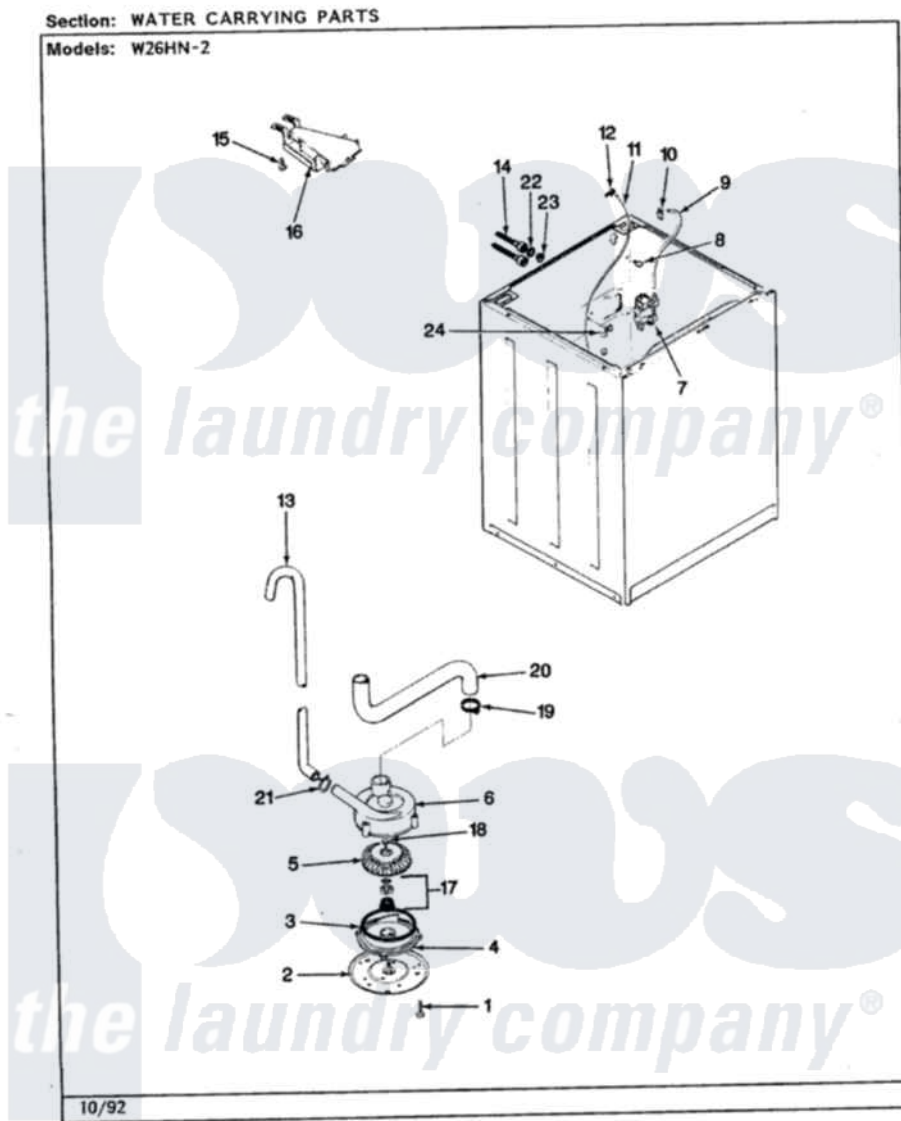

Magic Chef W26HA2 15 - WATER CARRYING (W26HN2)(REV. H-M)

Magic Chef Residential Magic Chef W26HA2 Washer Parts Diagram 15 - WATER CARRYING (W26HN2)(REV. H-M)

Click on the part number to view part

Item	Original Part Number	Replaced By	Status	Part Description
1	25-7405	3196164		Screw
2	33-6035		Not Available	PLATE & PULLEY ASSY.
3	33-6032			Gasket
4	35-2058			Base, Pump
5	35-2057	35-6465		Pump Assem
6	35-2056		Not Available	HOUSING, PUMP
"	35-2099	35-6465		Pump Assem
7	35-2344			Restrictor, Flow
"	35-2376	35-2374N		Valve, Water
"	25-7220			Clip, Cabinet Top
8	25-7867	596669		Clamp, Manifold
9	35-2378	12002749		Hose, Flume Kit
10	25-7867	596669		Clamp, Manifold
11	35-2322	21001748		Hose, Pressure Switch
"	35-2261		Not Available	PAD, PRESSURE SWITCH HOSE

12	33-6099		Clamp
13	33-9537	22003814	Retainer, Drain Hose
"	35-2804	21001872	Hose, Drain
14	33-7046	89503	Hose-Inlet
"	35-0873	76313	Hosefill
15	25-3092	90767	Screw, 8A X 3/8 HeX Washer Head Tapping
16	35-2051	21001760	Flume Assembly / Water Diverter
17	35-0707		Seal, Seat And "O" Ring
18	25-7894	W10001180	Screw
19	25-6069	Not Available	CORBIN CLAMP
"	25-6068	285655	Clamp, Hose
20	35-3584	21001915	Hose, Tub To Pump
"	35-2982		Hose Tub To Pump
21	25-7080	285655	Clamp, Hose
22	25-7048		Washer
23	33-7313	33-4264N	Strainer And Washer Kit
24	25-7796	596669	Clamp, Manifold