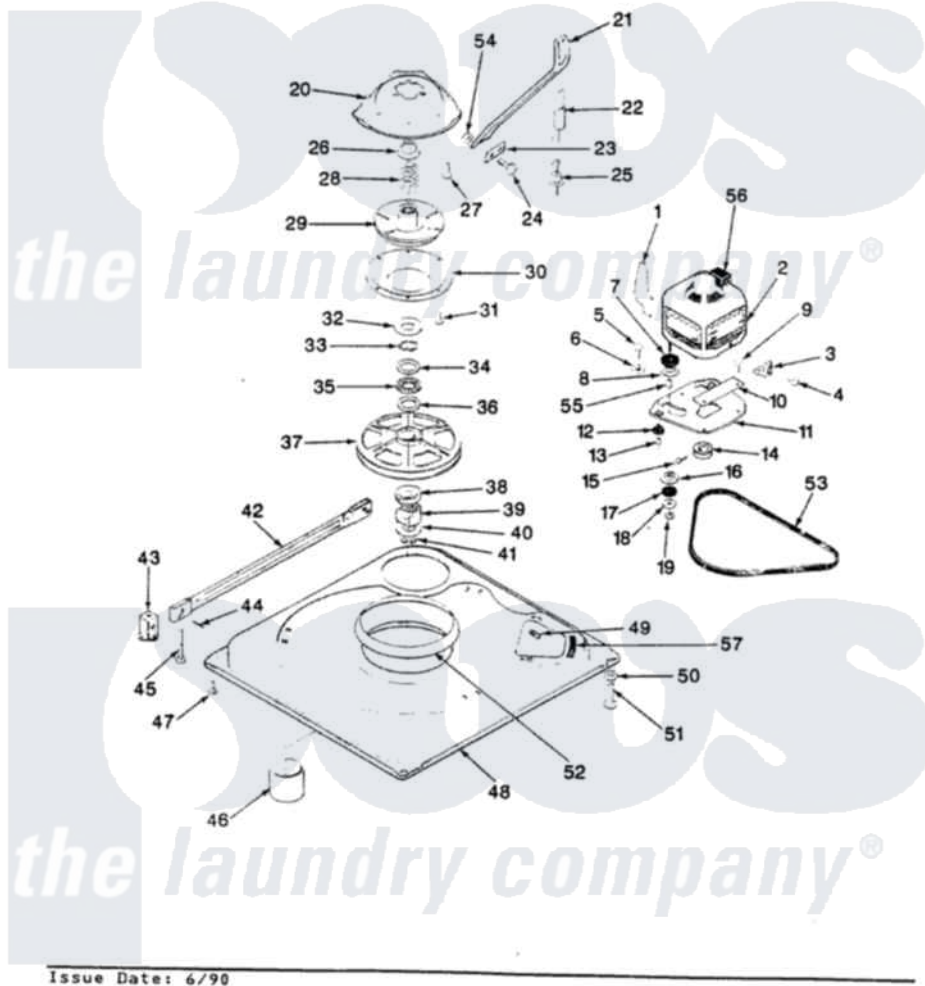

Magic Chef W26HA2K 02 - BASE & DRIVE (W26HN2K)(REV. E)

SECTION: BASE & DRIVE
 MODEL: W26HN-2K

Magic Chef [Residential Magic Chef W26HA2K Washer Parts](#) Parts Diagram 02 - BASE & DRIVE (W26HN2K)(REV. E)
 Click on the part number to view part

Item	Original Part Number	Replaced By	Status	Part Description
1	35-0235			Spring, Motor Pivot
2	LA-2003			Motor Replacement Kit
"	35-2215	LA-2003		Motor Replacement Kit
3	33-9945			Slide, Foot
4	25-7418	33001178		Back, Tumbler
5	25-7833	21001977		Screw
6	25-7834			Washer, Motor/Base Screw
7	33-9946			Isolator, Motor
8	33-9944	35-3570		Washer, Motor Pivot
9	25-3083	212951		Screw, No.6-32 X 1/4 Inch
10	33-9947		Not Available	DBL.PIVOT SLIDE
11	35-2810	21001783		Plate And Screw Assembly
12	33-9941	35-3646		Isolator, Motor Plate
13	25-7831			Spacer, Mounting
14	35-2124	W10143344		Pulley
15	25-7117			Set Screw