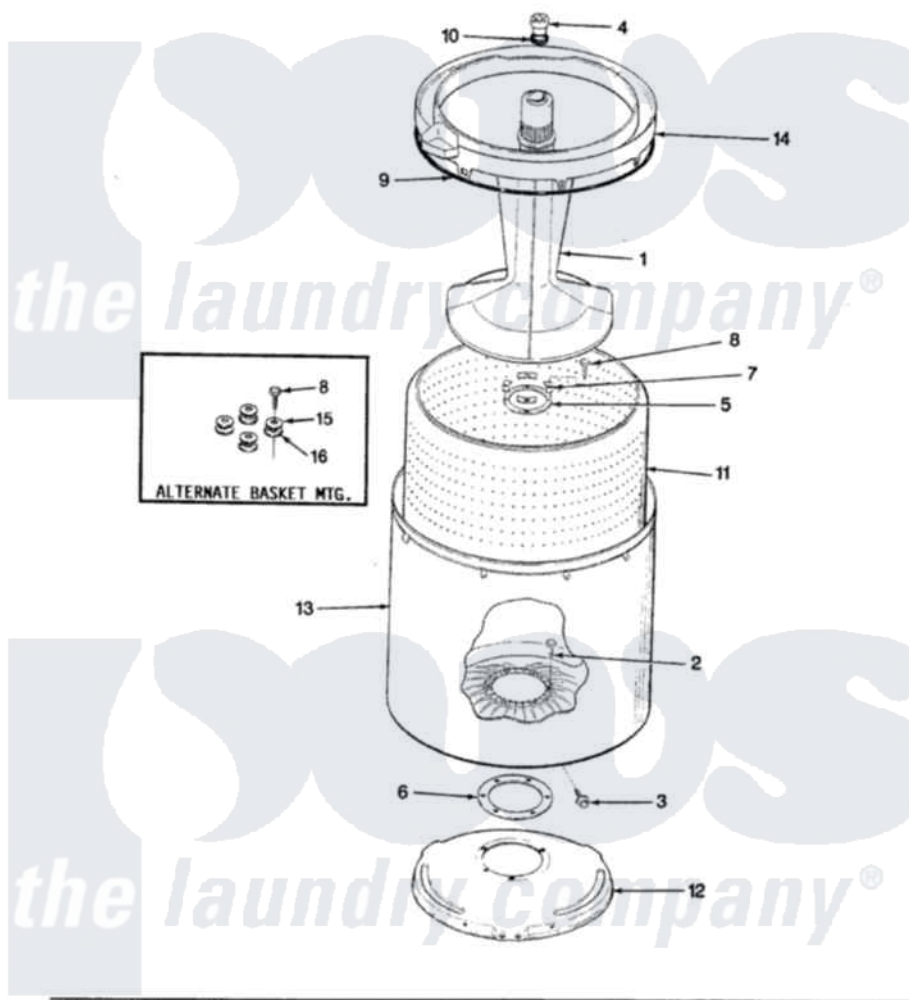

# Magic Chef W26HA2K 07 - TUB (REV. A-D)

SECTION: TUB  
MODEL: W26HN-2K

Issue Date: 6/90

Magic Chef [Residential Magic Chef W26HA2K Washer Parts](#) Parts Diagram 07 - TUB (REV. A-D)  
Click on the part number to view part

Item	Original Part Number	Replaced By	Status	Part Description
1	35-2456	<a href="#">33-4352</a>		Agitator
2	35-2062	<a href="#">21001063</a>		Screw, Shoulder
3	25-7914	<a href="#">22002933</a>		Screw
4	<a href="#">33-6241</a>			Cap
5	<a href="#">33-8959</a>			Gasket
6	<a href="#">35-2061</a>			Gasket, Tub To Housing
7	33-8799		Not Available	REINF PLATE
8	25-7783	<a href="#">4356852</a>		Screw
9	<a href="#">35-2328</a>			Seal, Tub Top
10	<a href="#">25-7330</a>			Rubber Washer
11	35-2508		Not Available	BASKET WHITE
12	35-2529		Not Available	TUB SUPPORT
13	<a href="#">35-2038</a>			Tub
14	35-2262		Not Available	SHIELD, TUB TOP
"	35-2034		Not Available	TOP, TUB
15	25-7921		Not Available	STEEL WASHER