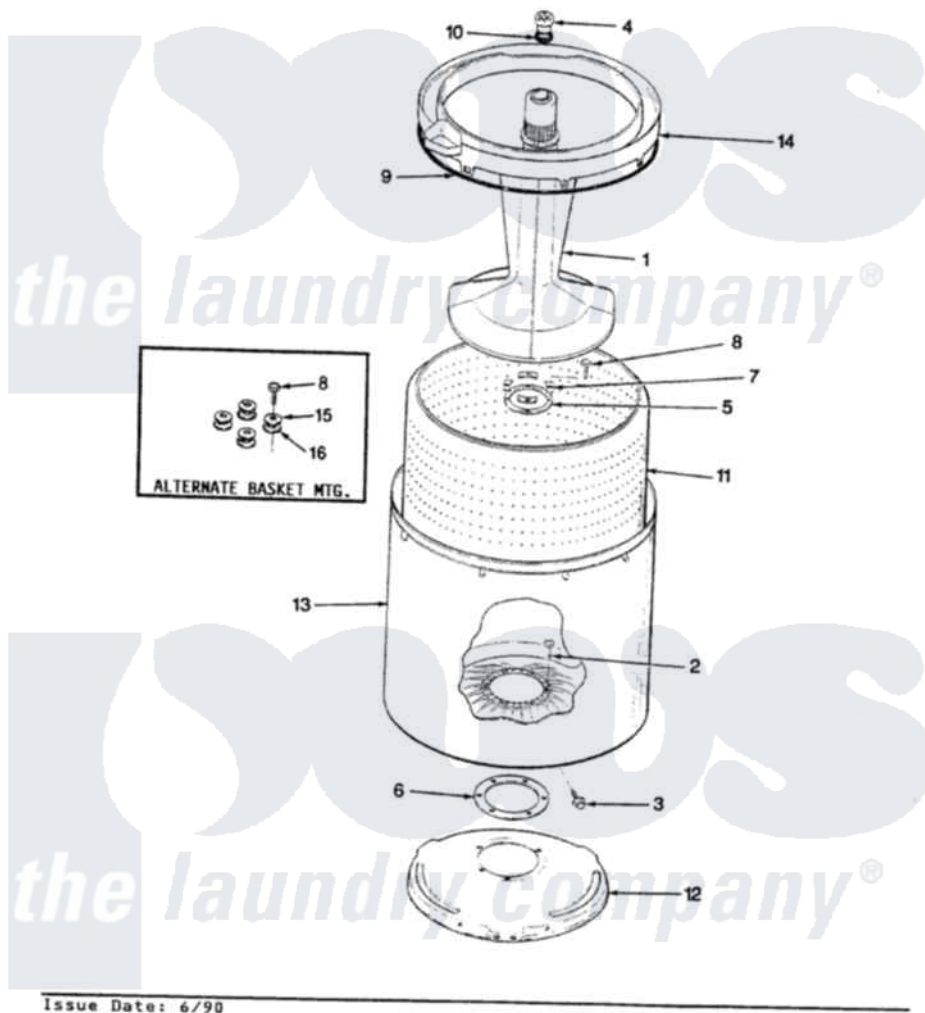

# Magic Chef W26HA2K 08 - TUB (W26HN2K)(REV. E)

SECTION: TUB  
 MODEL: W26HN-2K

Magic Chef Residential Magic Chef W26HA2K Washer Parts Parts Diagram 08 - TUB (W26HN2K)(REV. E)  
 Click on the part number to view part

Item	Original Part Number	Replaced By	Status	Part Description
1	35-2456	<a href="#">33-4352</a>		Agitator
2	35-2062	<a href="#">21001063</a>		Screw, Shoulder
3	25-7914	<a href="#">22002933</a>		Screw
4	<a href="#">33-6241</a>			Cap
5	<a href="#">33-8959</a>			Gasket
6	<a href="#">35-2061</a>			Gasket, Tub To Housing
7	33-8799		Not Available	REINF PLATE
8	25-7783	<a href="#">4356852</a>		Screw
9	<a href="#">35-2328</a>			Seal, Tub Top
10	<a href="#">25-7330</a>			Rubber Washer
11	35-2508		Not Available	BASKET WHITE
12	35-2529		Not Available	TUB SUPPORT
13	<a href="#">35-2038</a>			Tub
14	35-2262		Not Available	SHIELD, TUB TOP
"	35-2034		Not Available	TOP, TUB
15	25-7921		Not Available	STEEL WASHER