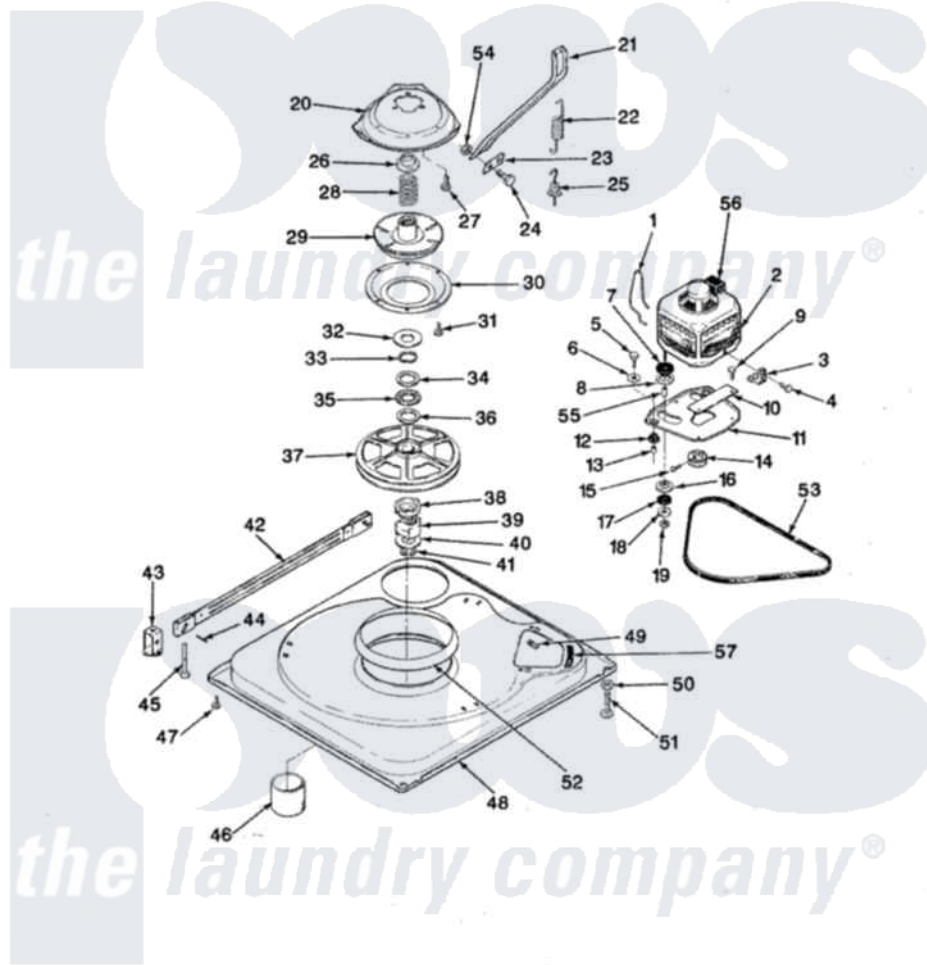

# Magic Chef W26HA5K 01 - BASE & DRIVE

SECTION: BASE & DRIVE  
 MODEL: W26H-5K

Issue Date: 5/98

Magic Chef [Residential Magic Chef W26HA5K Washer Parts](#) Parts Diagram 01 - BASE & DRIVE  
 Click on the part number to view part

Item	Original Part Number	Replaced By	Status	Part Description
1	<a href="#">35-0235</a>			Spring, Motor Pivot
2	35-2215	<a href="#">LA-2003</a>		Motor Replacement Kit
"	<a href="#">LA-2003</a>			Motor Replacement Kit
3	<a href="#">33-9945</a>			Slide, Foot
4	25-7418	<a href="#">33001178</a>		Back, Tumbler
5	25-7833	<a href="#">21001977</a>		Screw
6	<a href="#">25-7834</a>			Washer, Motor/Base Screw
7	<a href="#">33-9946</a>			Isolator, Motor
8	33-9944	<a href="#">35-3570</a>		Washer, Motor Pivot
9	25-3083	<a href="#">212951</a>		Screw, No.6-32 X 1/4 Inch
10	33-9947		Not Available	DBL.PIVOT SLIDE
11	35-2021	<a href="#">21001783</a>		Plate And Screw Assembly
12	33-9941	<a href="#">35-3646</a>		Isolator, Motor Plate
13	<a href="#">25-7831</a>			Spacer, Mounting
14	35-2124	<a href="#">W10143344</a>		Pulley
15	<a href="#">25-7117</a>			Set Screw