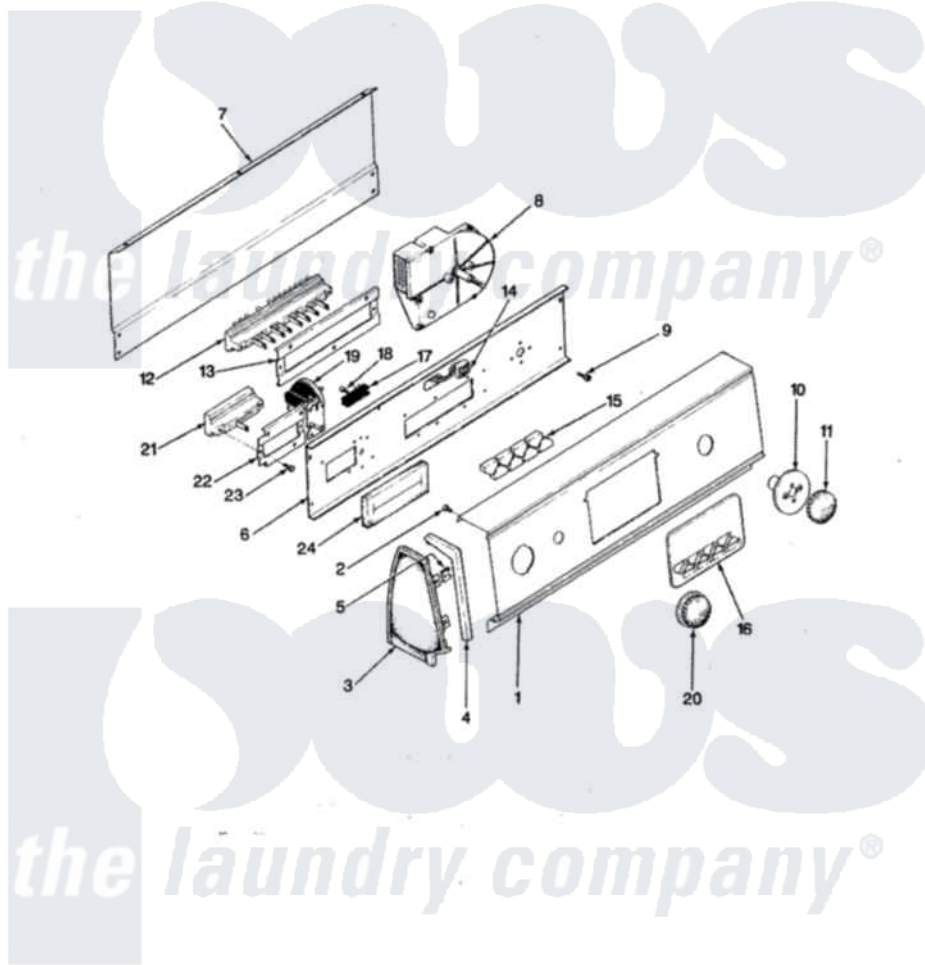

Magic Chef W26HA5K 02 - CONTROL PANEL

SECTION: BACKGUARD
MODEL: W26H-5K

Issue Date: 5/90

Magic Chef [Residential Magic Chef W26HA5K Washer Parts](#) Parts Diagram 02 - CONTROL PANEL
Click on the part number to view part

Item	Original Part Number	Replaced By	Status	Part Description
1	35-2166		Not Available	CONTROL PANEL
2	25-7852			Speedclip, Rr Shld To End Cap
"	25-7435	33002917		Screw, No.10-16
3	25-7649	910187		Screw
"	34-9487		Not Available	PLATE, REINFORCEMENT
"	25-7435	33002917		Screw, No.10-16
"	25-7697	25-2219		Screw
"	25-7852			Speedclip, Rr Shld To End Cap
"	25-7851			Speedclip, End Cap To Top
"	53-0265			LH Endcap
"	53-0264			RH Endcap
"	25-7702			Speedclip, End Cap To Control Panel
4	53-0277		Not Available	TRIM, END CAP (RT)
"	53-0278		Not Available	TRIM, END CAP (LT)