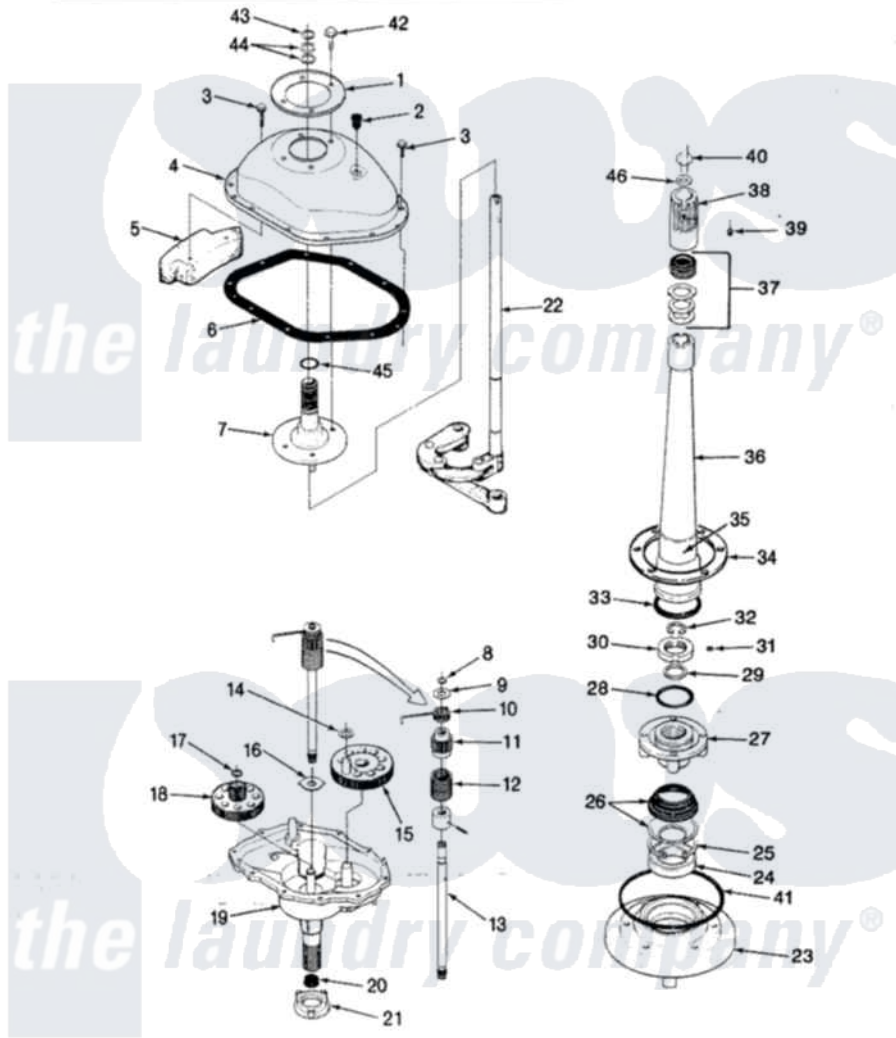

Magic Chef W26HA5K 03 - TRANSMISSION

SECTION: TRANSMISSION & RELATED PARTS
MODEL: W26H-5K

Issue Date: 5/90

Magic Chef [Residential Magic Chef W26HA5K Washer Parts](#) Parts Diagram 03 - TRANSMISSION
Click on the part number to view part

Item	Original Part Number	Replaced By	Status	Part Description
1	LA-2001		Not Available	TRANSMISSION REPLACEMENT KIT
"	33-9893	33-7187		Covr Reinforcmt
2	33-9373		Not Available	OIL FILL PLUG
3	25-7916			Bolt
4	33-4286N			Transmission Cover Kit
5	35-2130		Not Available	COUNTER WEIGHT
6	35-1030		Not Available	GASKET, TRANSMISSION HOUSING
7	33-8763	33-4286N		Transmission Cover Kit
8	25-7847			Ring, Retaining
9	25-7416		Not Available	WASHER, FLAT
10	33-6114	33-6463		Spring
11	35-2001			Pinion, Drive
12	33-3195		Not Available	SPRING
13	35-2116		Not Available	DRIVE SHAFT & HUB ASSY
"	LA-2005			Clutch Assembly Kit

14	25-7091		Thrust Washer
15	35-2043		Crank Gear
16	35-2070		Washer, Steel W/Tabs
"	35-2462	35-3825	Washer, Nylon
"	25-7274		Not Available WASHER, STEEL
17	25-7853	25-7933	Ring, Retaining
18	35-2013	35-0547	Cluster Gear
19	35-2012		Not Available TRANSMISSION HOUSING ASSY
20	35-2010	207843	Lip Seal Repair Kit
21	35-2111	12001562	Bearing Assembly
22	35-0628	35-3573	Linkage As
23	35-2059	35-2450	Housing Assembly, Bearing And Seal
24	35-2205		Bearing, Spin
25	25-7849		Retaining Ring
26	33-7224N		Tub Seal Assembly
27	33-9987		Not Available BASKET HUB ASM
28	35-2061		Gasket, Tub To Housing
29	25-7722	33-4293N	Gasket Kit
30	33-9507	33-9504	Locknut
31	25-7120		Set Screw
32	25-7848		Retaining Ring
33	33-8718		Gasket
34	35-0930		Gasket
35	33-6790		Bearing, Agitator
36	33-4283N		Not Available CENTERPOST KIT
37	33-7806N		Seal Assembly
38	33-9729		Not Available DRIVE BLOCK ASM
39	25-7378		Set Screw
40	33-6817		Stud
41	35-2060		Seal, Tub To Housing
42	25-7359		Screw
43	25-7848		Retaining Ring
44	25-7057		Washer, Flat
45	25-7722	33-4293N	Gasket Kit
46	25-7316		Flat Washer