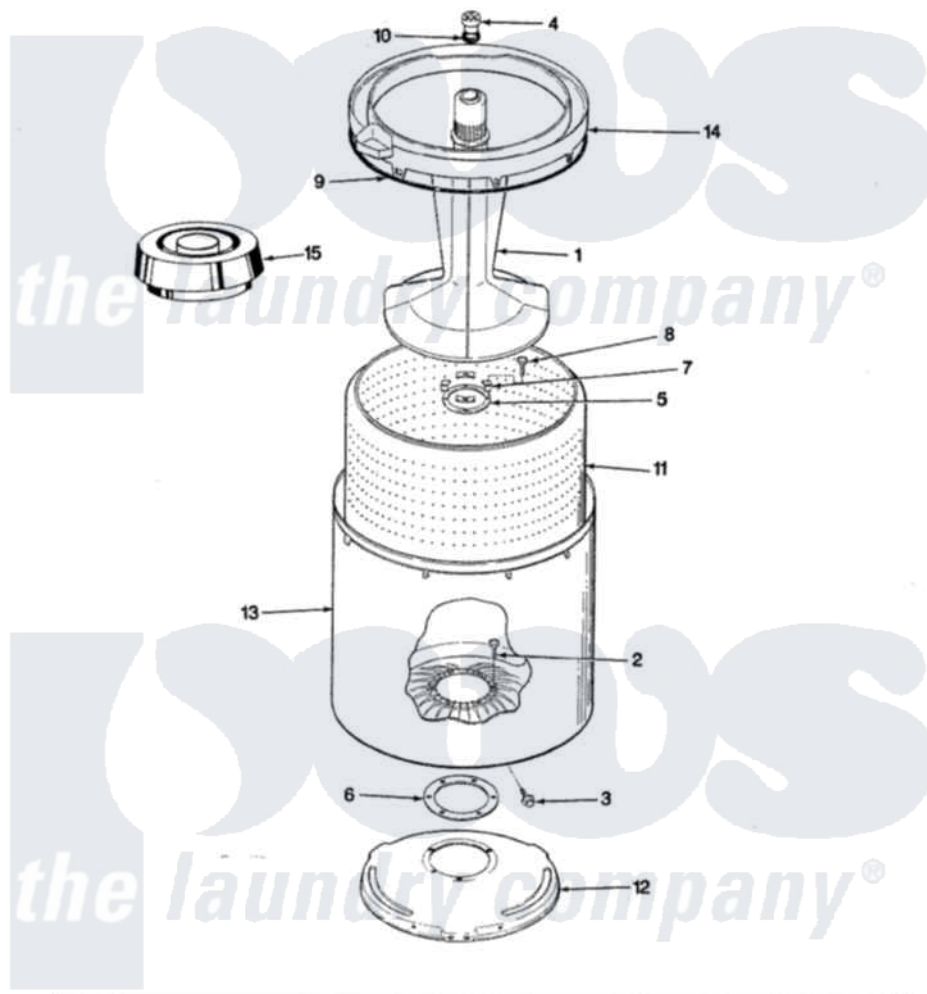

# Magic Chef W26HA5K 04 - TUB

SECTION: TUB  
MODEL: W26H-5K

Issue Date: 5/90

Magic Chef [Residential Magic Chef W26HA5K Washer Parts](#) Parts Diagram 04 - TUB  
Click on the part number to view part

Item	Original Part Number	Replaced By	Status	Part Description
1	35-2371	<a href="#">33-4352</a>		Agitator
2	35-2062	<a href="#">21001063</a>		Screw, Shoulder
3	25-7914	<a href="#">22002933</a>		Screw
4	<a href="#">33-6241</a>			Cap
5	<a href="#">33-8959</a>			Gasket
6	<a href="#">35-2061</a>			Gasket, Tub To Housing
7	33-8799		Not Available	REINF PLATE
8	25-7783	<a href="#">4356852</a>		Screw
9	<a href="#">35-2328</a>			Seal, Tub Top
10	<a href="#">25-7330</a>			Rubber Washer
11	35-2381		Not Available	BASKET ASSY-WHITE
12	<a href="#">35-2023</a>			Tub Support
13	<a href="#">35-2038</a>			Tub
14	35-2262		Not Available	SHIELD, TUB TOP
"	35-2034		Not Available	TOP, TUB
15	<a href="#">35-2550</a>			Dispenser, Rinse