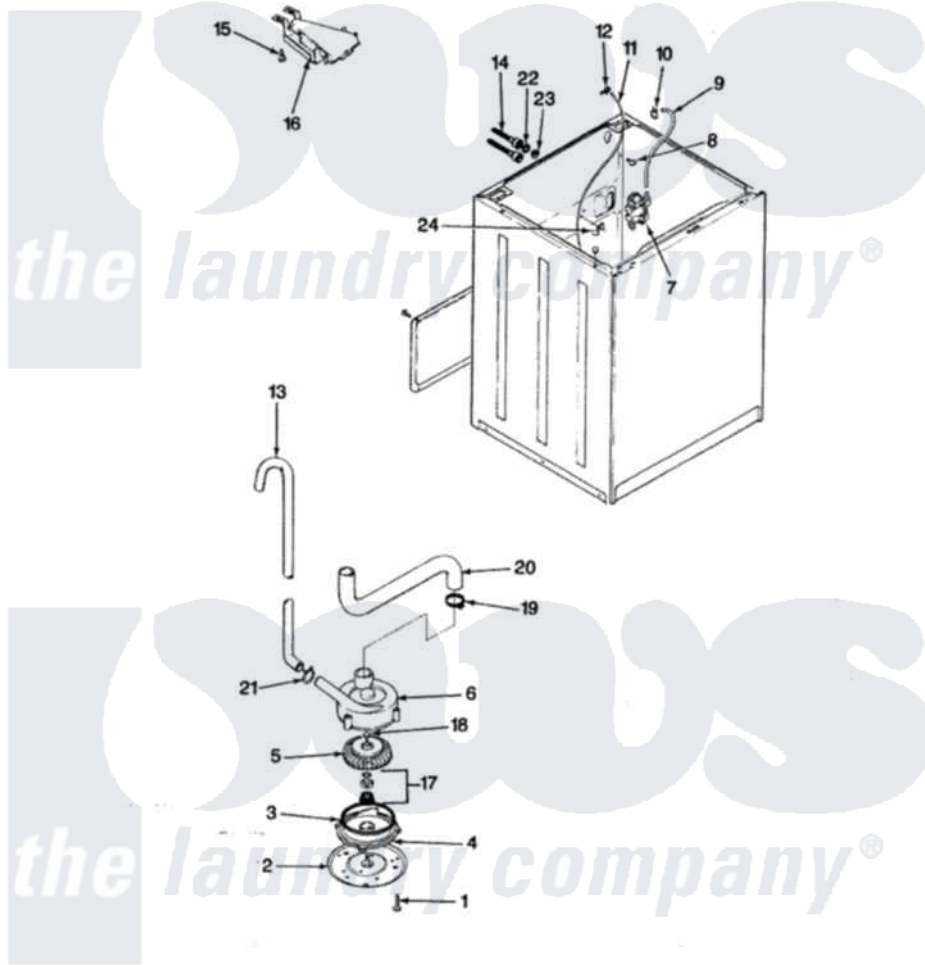

Magic Chef W26HA5K 05 - WATER CARRYING & PUMP ASSEMBLY

SECTION: WATER CARRYING & PUMP ASSEMBLY
 MODEL: W26H-5K

Issue Date: 5/99

Magic Chef [Residential Magic Chef W26HA5K Washer Parts](#) Parts Diagram 05 - WATER CARRYING & PUMP ASSEMBLY

[Click on the part number to view part](#)

Item	Original Part Number	Replaced By	Status	Part Description
1	25-7405	3196164		Screw
2	33-6035		Not Available	PLATE & PULLEY ASSY.
3	33-6032			Gasket
4	35-2058			Base, Pump
5	35-2057	35-6465		Pump Assem
6	35-2099	35-6465		Pump Assem
"	35-2056		Not Available	HOUSING, PUMP
7	25-7220			Clip, Cabinet Top
"	35-2375			Valve, Water Mixing-230V
8	25-7867	596669		Clamp, Manifold
9	35-2378	12002749		Hose, Flume Kit
10	25-7867	596669		Clamp, Manifold
11	35-2261		Not Available	PAD, PRESSURE SWITCH HOSE
"	35-2321	21001748		Hose, Pressure Switch
12	33-6099			Clamp

13	33-9436	211704		Hose, Drain
14	33-7046	89503		Hose-Inlet
"	35-0873	76313		Hosefill
15	25-3092	90767		Screw, 8A X 3/8 HeX Washer Head Tapping
16	35-2051	21001760		Flume Assembly / Water Diverter
17	35-0707			Seal, Seat And "O" Ring
18	25-7894	W10001180		Screw
19	25-6069		Not Available	CORBIN CLAMP
20	35-2131		Not Available	HOSE, SUMP TO PUMP
21	25-7796	596669		Clamp, Manifold
22	25-7048			Washer
23	33-7313	33-4264N		Strainer And Washer Kit
24	25-7796	596669		Clamp, Manifold