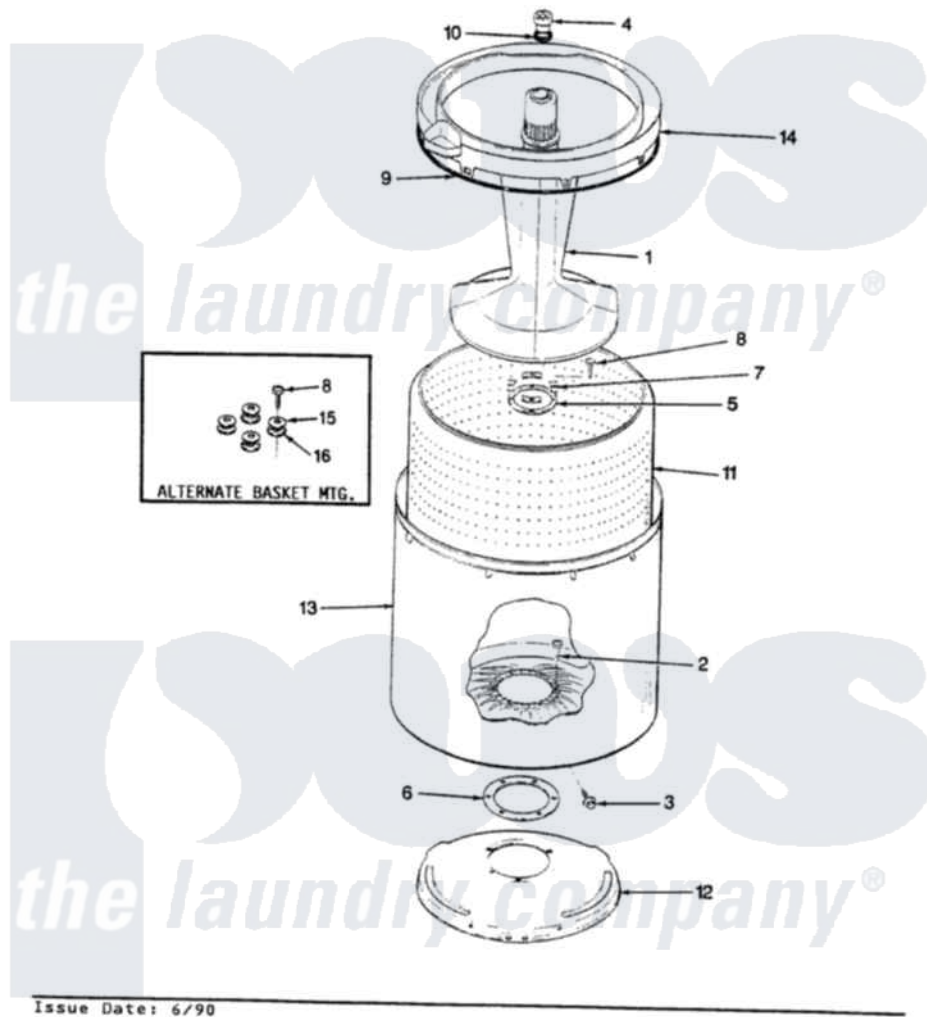

Magic Chef W26HN2 14 - TUB (REV. E-G)

SECTION: TUB
MODEL: W26HN-2

Issue Date: 6/90

Magic Chef [Residential Magic Chef W26HN2 Washer Parts](#) Parts Diagram 14 - TUB (REV. E-G)
Click on the part number to view part

| Item | Original Part Number | Replaced By | Status | Part Description |
|------|-------------------------|--------------------------|---------------|------------------------|
| 1 | 35-2371 | 33-4352 | | Agitator |
| 2 | 35-2062 | 21001063 | | Screw, Shoulder |
| 3 | 25-7914 | 22002933 | | Screw |
| 4 | 33-6241 | | | Cap |
| 5 | 33-8959 | | | Gasket |
| 6 | 35-2061 | | | Gasket, Tub To Housing |
| 7 | 33-8799 | | Not Available | REINF PLATE |
| 8 | 25-7783 | 4356852 | | Screw |
| 9 | 35-2328 | | | Seal, Tub Top |
| 10 | 25-7330 | | | Rubber Washer |
| 11 | 35-2381 | | Not Available | BASKET ASSY-WHITE |
| 12 | 35-2529 | | Not Available | TUB SUPPORT |
| 13 | 35-2038 | | | Tub |
| 14 | 35-2262 | | Not Available | SHIELD, TUB TOP |
| " | 35-2034 | | Not Available | TOP, TUB |
| 15 | 25-7921 | | Not Available | STEEL WASHER |