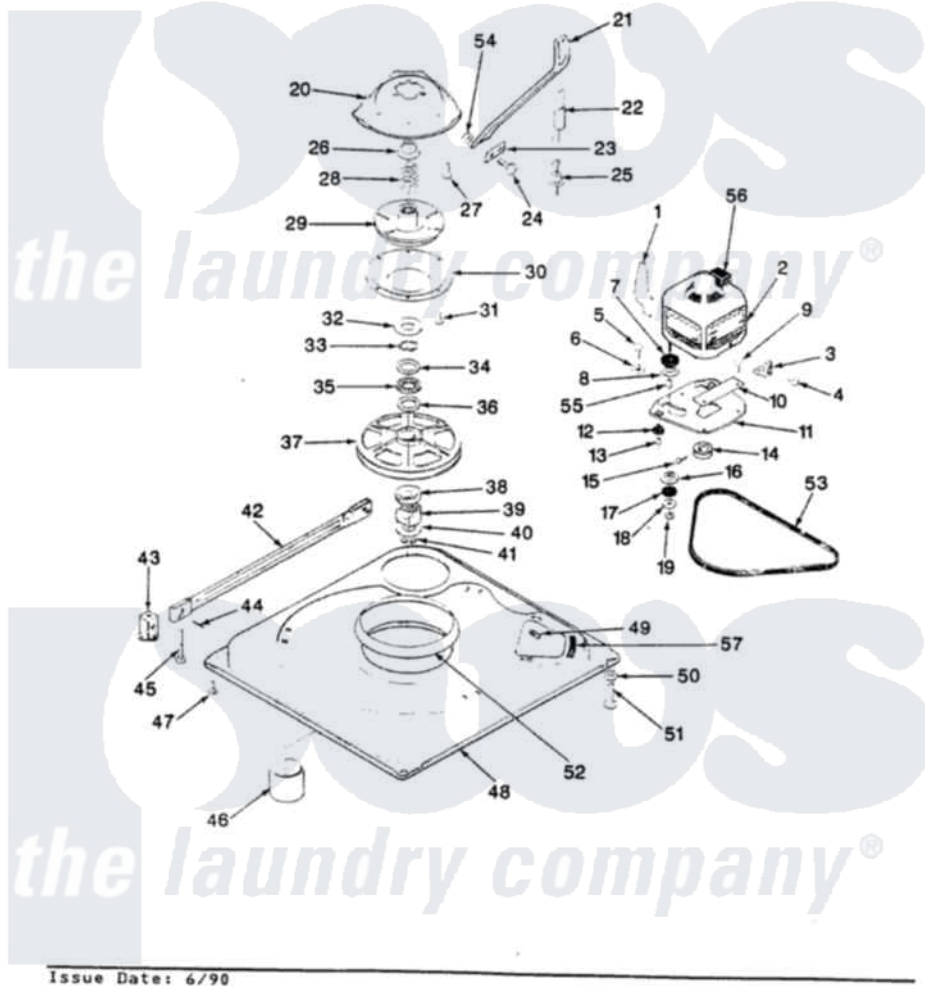

Magic Chef W26HN2K 02 - BASE & DRIVE (W26HN2K)(REV. E)

SECTION: BASE & DRIVE
 MODEL: W26HN-2K

Issue Date: 6/90

Magic Chef Residential Magic Chef W26HN2K Washer Parts Parts Diagram 02 - BASE & DRIVE (W26HN2K)(REV. E)
 Click on the part number to view part

Item	Original Part Number	Replaced By	Status	Part Description
1	35-0235			Spring, Motor Pivot
2	LA-2003			Motor Replacement Kit
"	35-2215	LA-2003		Motor Replacement Kit
3	33-9945			Slide, Foot
4	25-7418	33001178		Back, Tumbler
5	25-7833	21001977		Screw
6	25-7834			Washer, Motor/Base Screw
7	33-9946			Isolator, Motor
8	33-9944	35-3570		Washer, Motor Pivot
9	25-3083	212951		Screw, No.6-32 X 1/4 Inch
10	33-9947		Not Available	DBL.PIVOT SLIDE
11	35-2810	21001783		Plate And Screw Assembly
12	33-9941	35-3646		Isolator, Motor Plate
13	25-7831			Spacer, Mounting
14	35-2124	W10143344		Pulley
15	25-7117			Set Screw