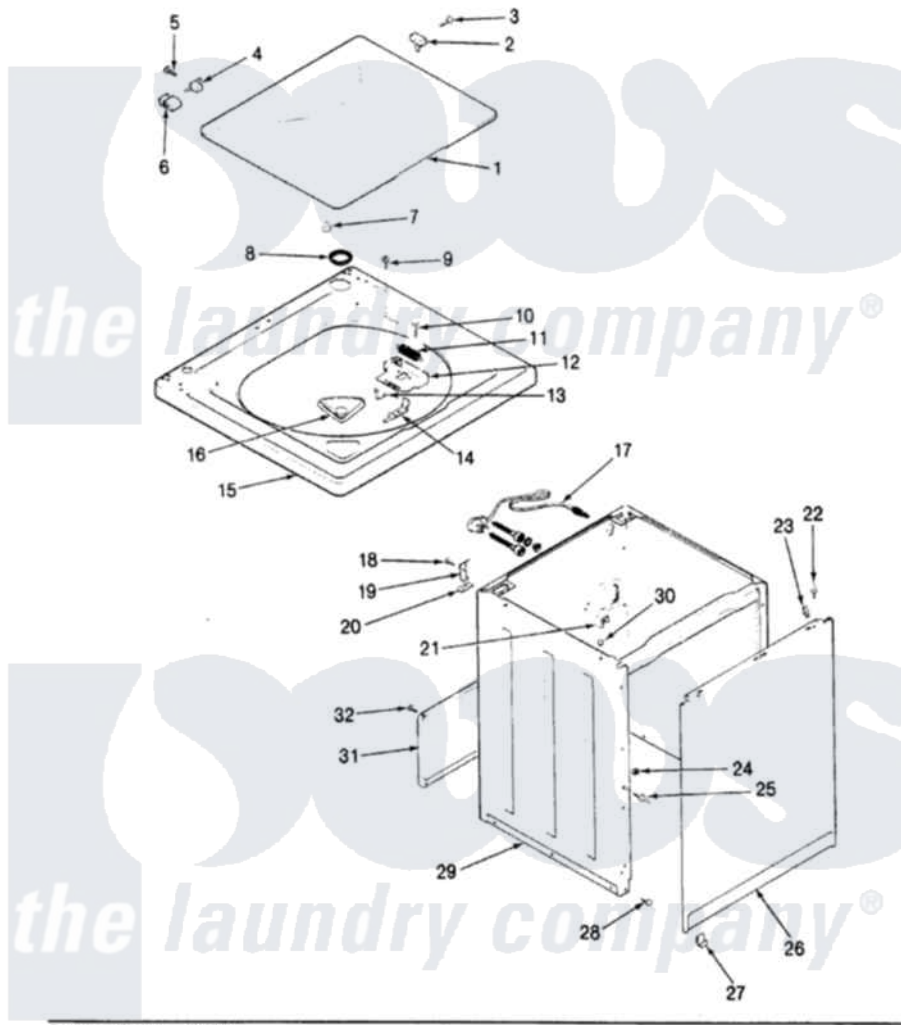

Magic Chef W26HN2K 05 - EXTERIOR (REV. A-D)

SECTION: EXTERIOR
MODEL: W26HN-2K

Issue Date: 6/98

Magic Chef [Residential Magic Chef W26HN2K Washer Parts](#) Parts Diagram 05 - EXTERIOR (REV. A-D)
Click on the part number to view part

Item	Original Part Number	Replaced By	Status	Part Description
1	35-2026			Lid
2	25-7436			Nylite Washer
"	43-0057			Actuator, Door Switch
3	25-7438			Screw
4	35-2045			Pin, Hinge
"	25-7086	Y0308025		Washer, Stainless Steel
5	25-7893			Screw
6	35-2044			Hinge, Lid
7	35-0581			Bumper, Door
8	35-2064			Bushing, Insulating
"	35-2063			Bushing, Insulator
9	25-7463	7101P012-60		Screw
10	25-7437	40040701		Screw, Tapping No.6b-20
11	33-9064	12001187		Kit, Lid Switch Assembly
"	33-8911	12001187		Kit, Lid Switch Assembly
12	33-8289	12001187		Kit, Lid Switch Assembly

13	25-7878		Clip
14	33-9063	12001187	Kit, Lid Switch Assembly
15	35-2027	35-2739	Top, Cabinet
"	35-2739		Top, Cabinet
16	33-9906	21001167	Dispenser, Bleach
17	35-0680		Not Available
18	25-7893		CORD, POWER
18	25-7893		Screw
19	33-7450	35-2846	Hinge, Cabinet Top
20	33-0930		Pad, Top Hinge
21	33-6099		Clamp
22	53-0643		Pin, Locator
23	34-9701		Guide, Cabinet
24	25-0224	3400029	Nut, Adapter Plate
25	53-0643		Pin, Locator
26	35-2084		Panel, Front
27	53-0120		Clip, Front Panel
28	33-2653		Bumper, Cabinet
29	35-2106	21001871	Cabinet
30	33-2653		Bumper, Cabinet
31	35-2108	21001871	Cabinet
32	25-7733	681414	Screw, 10AB X 1/2