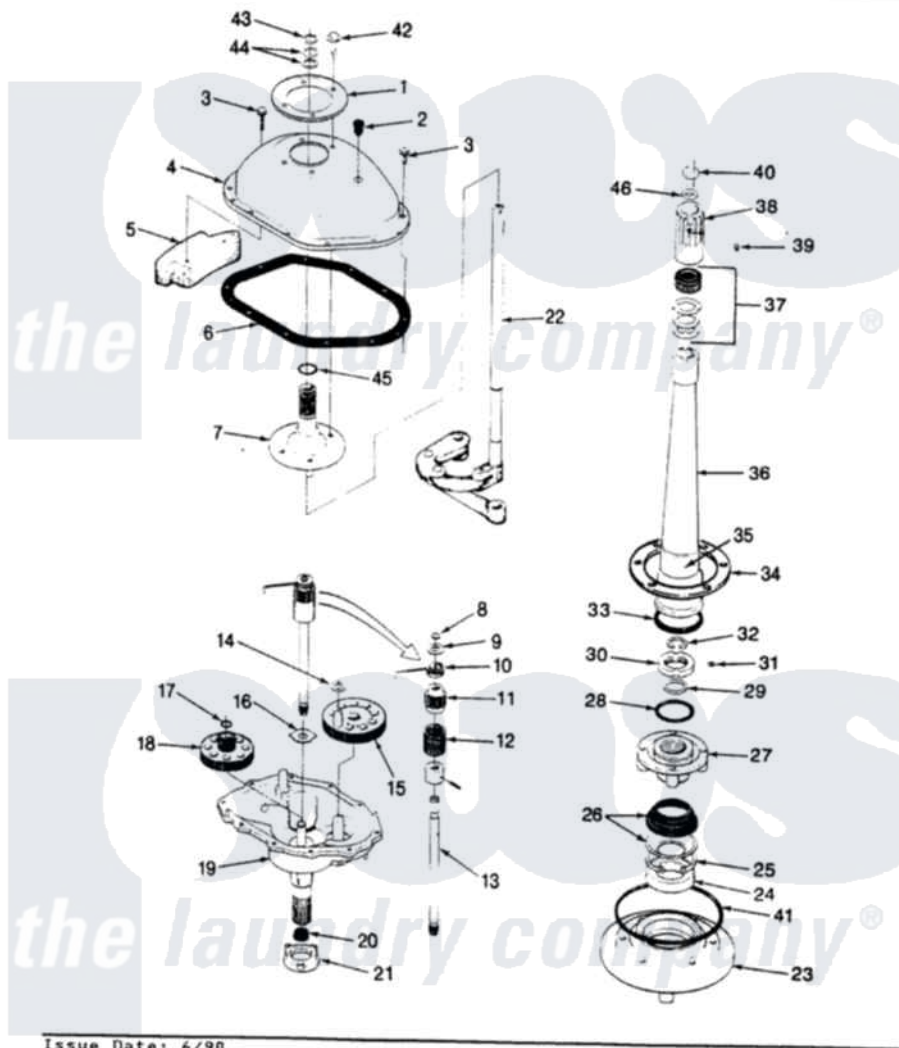

# Magic Chef W26HN2K 07 - TRANS. & REL. PARTS (W26HN2K)(REV. E)

SECTION: TRANSMISSION & RELATED PARTS  
 MODEL: W26HN-2K

Issue Date: 6/90

Magic Chef [Residential Magic Chef W26HN2K Washer Parts](#) Parts Diagram 07 - TRANS. & REL. PARTS (W26HN2K)(REV. E)

[Click on the part number to view part](#)

Item	Original Part Number	Replaced By	Status	Part Description
1	33-9893	<a href="#">33-7187</a>		Covr Reinforcmt
2	<a href="#">35-2621</a>			Plug, Oil Fill
3	<a href="#">25-7916</a>			Bolt
4	35-2620		Not Available	COVER, TRANSMISSION
5	<a href="#">35-2642</a>			Counterweight
6	35-1030		Not Available	GASKET, TRANSMISSION HOUSING
7	<a href="#">35-2654</a>			Drive Tube Assembly
8	<a href="#">25-7847</a>			Ring, Retaining
9	25-7416		Not Available	WASHER, FLAT
10	33-6114	<a href="#">33-6463</a>		Spring
11	<a href="#">35-2001</a>			Pinion, Drive
12	33-3195		Not Available	SPRING
13	<a href="#">LA-2005</a>			Clutch Assembly Kit
"	35-2116		Not Available	DRIVE SHAFT & HUB ASSY
14	<a href="#">25-7091</a>			Thrust Washer