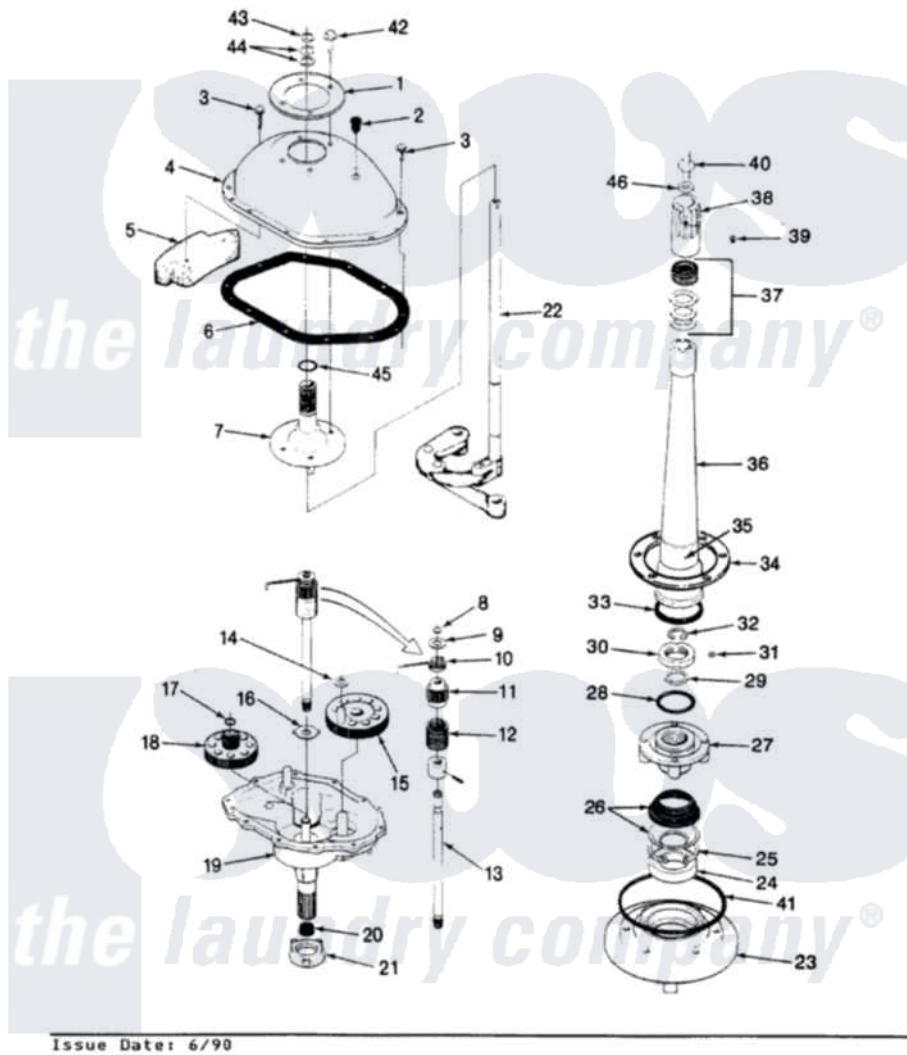

Magic Chef W26HN2K 08 - TRANSMISSION (REV. A-D)

SECTION: TRANSMISSION & RELATED PARTS
 MODEL: W26HN-2K

Issue Date: 6/90

Magic Chef [Residential Magic Chef W26HN2K Washer Parts](#) Parts Diagram 08 - TRANSMISSION (REV. A-D)
 Click on the part number to view part

Item	Original Part Number	Replaced By	Status	Part Description
1	33-9893	33-7187		Covr Reinforcmt
2	33-9373		Not Available	OIL FILL PLUG
3	25-7916			Bolt
4	33-4286N			Transmission Cover Kit
5	35-2130		Not Available	COUNTER WEIGHT
6	35-1030		Not Available	GASKET, TRANSMISSION HOUSING
7	33-8763	33-4286N		Transmission Cover Kit
8	25-7847			Ring, Retaining
9	25-7416		Not Available	WASHER, FLAT
10	33-6114	33-6463		Spring
11	35-2001			Pinion, Drive
12	33-3195		Not Available	SPRING
13	35-2116		Not Available	DRIVE SHAFT & HUB ASSY
"	LA-2005			Clutch Assembly Kit
14	25-7091			Thrust Washer
15	35-2043			Crank Gear

16	25-7274		Not Available	WASHER, STEEL
"	35-2070			Washer, Steel W/Tabs
"	35-2462	35-3825		Washer, Nylon
17	25-7853	25-7933		Ring, Retaining
18	35-2013	35-0547		Cluster Gear
19	35-2012		Not Available	TRANSMISSION HOUSING ASSY
20	35-2010	207843		Lip Seal Repair Kit
21	35-2111	12001562		Bearing Assembly
22	35-0628	35-3573		Linkage As
23	35-2059	35-2450		Housing Assembly, Bearing And Seal
24	35-2205			Bearing, Spin
25	25-7849			Retaining Ring
26	33-7224N			Tub Seal Assembly
27	33-9987		Not Available	BASKET HUB ASM
28	35-2061			Gasket, Tub To Housing
29	25-7722	33-4293N		Gasket Kit
30	33-9507	33-9504		Locknut
31	25-7120			Set Screw
32	25-7848			Retaining Ring
33	33-8718			Gasket
34	35-0930			Gasket
35	33-6790			Bearing, Agitator
36	33-4283N		Not Available	CENTERPOST KIT
37	33-7806N			Seal Assembly
38	33-9729		Not Available	DRIVE BLOCK ASM
39	25-7378			Set Screw
40	33-6817			Stud
41	35-2060			Seal, Tub To Housing
42	25-7359			Screw
43	25-7848			Retaining Ring
44	25-7057			Washer, Flat
45	25-7722	33-4293N		Gasket Kit
46	25-7316			Flat Washer
47	LA-2001		Not Available	TRANSMISSION REPLACEMENT KIT