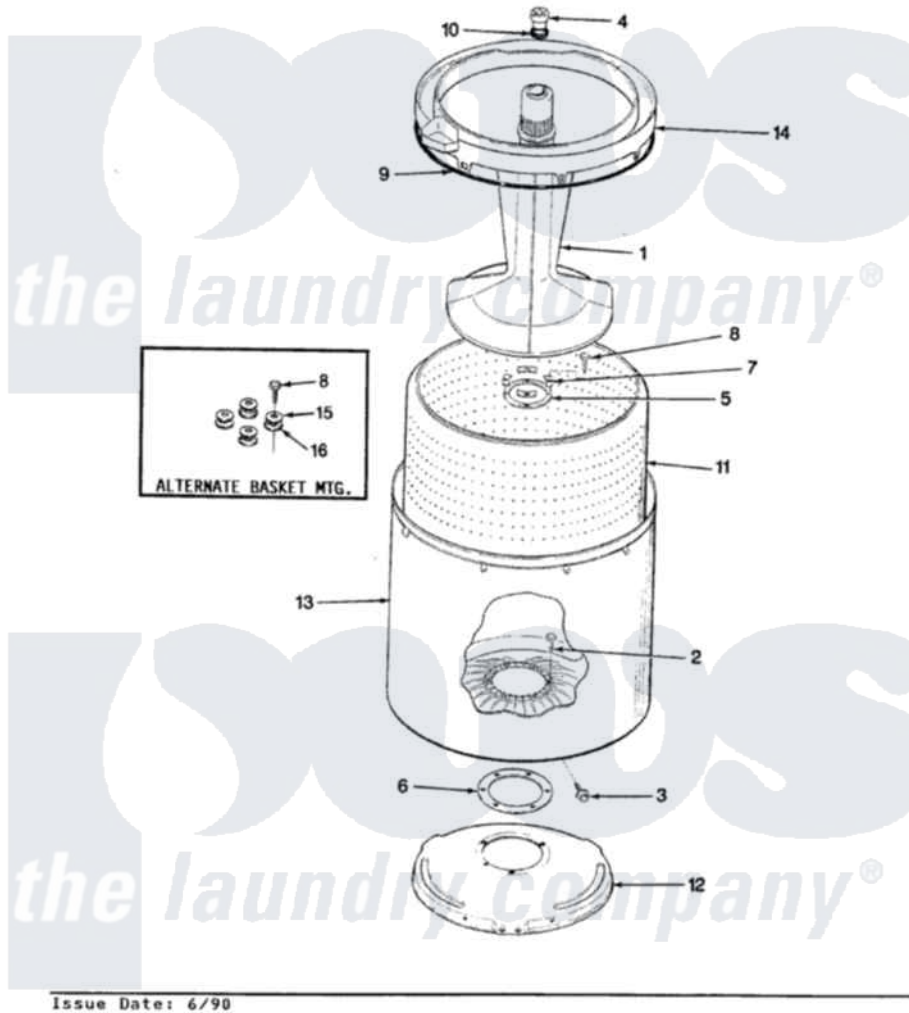

# Magic Chef W26HN2K 09 - TUB (REV. A-D)

SECTION: TUB  
MODEL: W26HN-2K

Issue Date: 6/90

Magic Chef [Residential Magic Chef W26HN2K Washer Parts](#) Parts Diagram 09 - TUB (REV. A-D)  
Click on the part number to view part

Item	Original Part Number	Replaced By	Status	Part Description
1	35-2456	<a href="#">33-4352</a>		Agitator
2	35-2062	<a href="#">21001063</a>		Screw, Shoulder
3	25-7914	<a href="#">22002933</a>		Screw
4	<a href="#">33-6241</a>			Cap
5	<a href="#">33-8959</a>			Gasket
6	<a href="#">35-2061</a>			Gasket, Tub To Housing
7	33-8799		Not Available	REINF PLATE
8	25-7783	<a href="#">4356852</a>		Screw
9	<a href="#">35-2328</a>			Seal, Tub Top
10	<a href="#">25-7330</a>			Rubber Washer
11	35-2508		Not Available	BASKET WHITE
12	35-2529		Not Available	TUB SUPPORT
13	<a href="#">35-2038</a>			Tub
14	35-2262		Not Available	SHIELD, TUB TOP
"	35-2034		Not Available	TOP, TUB
15	25-7921		Not Available	STEEL WASHER