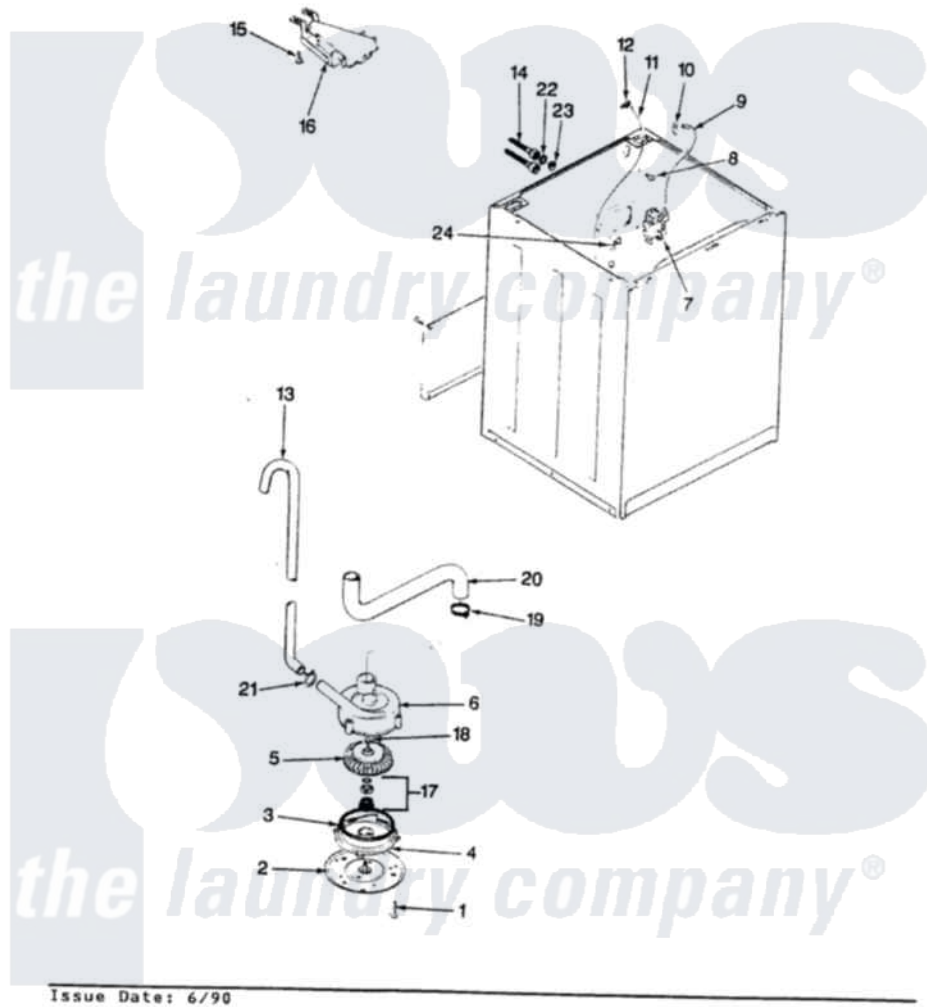

Magic Chef W26HN2K 11 - WATER CARRY & PUMP (W26HN2KK)(REV. E)

SECTION: WATER CARRYING & PUMP ASSEMBLY
 MODEL: W26HN-2K

Issue Date: 6/90

Magic Chef [Residential Magic Chef W26HN2K Washer Parts](#) Parts Diagram 11 - WATER CARRY & PUMP (W26HN2KK)(REV. E)

[Click on the part number to view part](#)

Item	Original Part Number	Replaced By	Status	Part Description
1	25-7405	3196164		Screw
2	33-6035		Not Available	PLATE & PULLEY ASSY.
3	33-6032			Gasket
4	35-2058			Base, Pump
5	35-2057	35-6465		Pump Assem
6	35-2099	35-6465		Pump Assem
"	35-2056		Not Available	HOUSING, PUMP
7	25-7220			Clip, Cabinet Top
"	35-2375			Valve, Water Mixing-230V
8	25-7867	596669		Clamp, Manifold
9	35-2378	12002749		Hose, Flume Kit
10	25-7867	596669		Clamp, Manifold
11	35-2261		Not Available	PAD, PRESSURE SWITCH HOSE
"	35-2321	21001748		Hose, Pressure Switch
12	33-6099			Clamp

13	33-9436	211704		Hose, Drain
14	33-7046	89503		Hose-Inlet
"	35-0873	76313		Hosefill
15	25-3092	90767		Screw, 8A X 3/8 HeX Washer Head Tapping
16	35-2051	21001760		Flume Assembly / Water Diverter
17	35-0707			Seal, Seat And "O" Ring
18	25-7894	W10001180		Screw
19	25-6069		Not Available	CORBIN CLAMP
20	35-2131		Not Available	HOSE, SUMP TO PUMP
21	25-7080	285655		Clamp, Hose
22	25-7048			Washer
23	33-7313	33-4264N		Strainer And Washer Kit
24	25-7796	596669		Clamp, Manifold