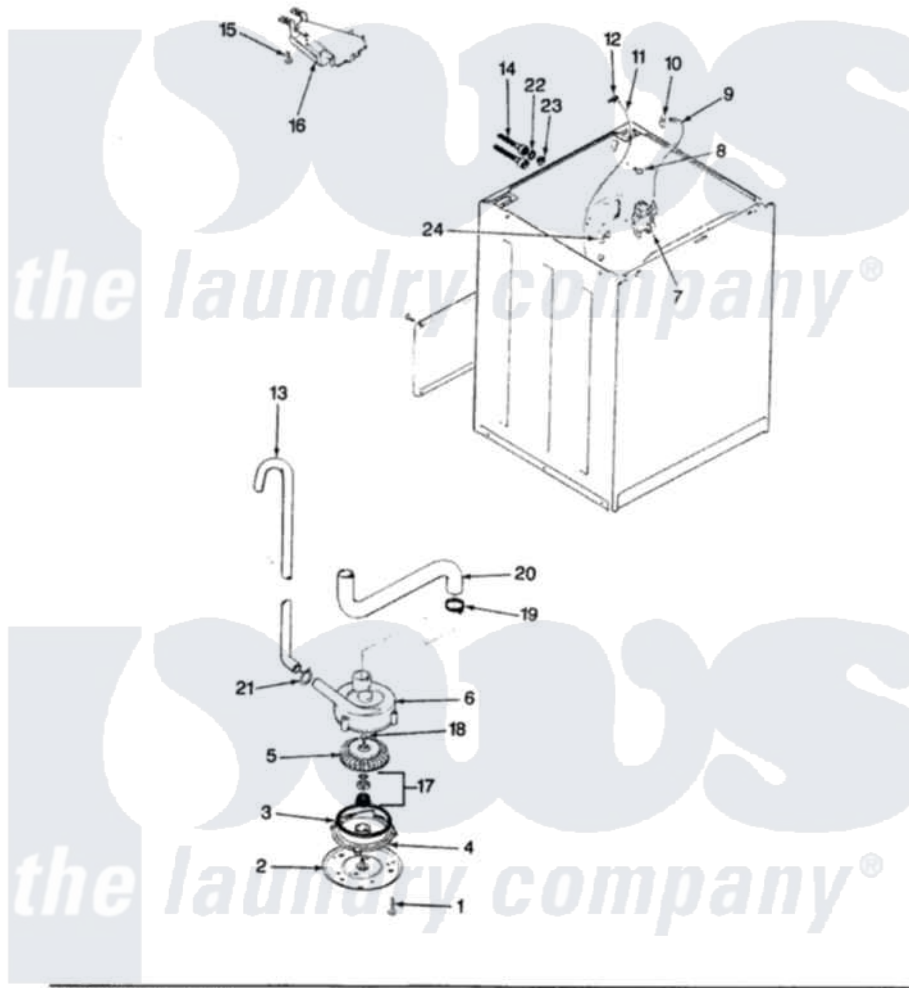

Magic Chef W26HN2K 12 - WATER CARRYING & PUMP ASSY. (REV. A-D)

SECTION: WATER CARRYING & PUMP ASSEMBLY
 MODEL: W26HN-2K

Issue Date: 6/90

Magic Chef Residential Magic Chef W26HN2K Washer Parts Parts Diagram 12 - WATER CARRYING & PUMP ASSY. (REV. A-D)

[Click on the part number to view part](#)

Item	Original Part Number	Replaced By	Status	Part Description
1	25-7405	3196164		Screw
2	33-6035		Not Available	PLATE & PULLEY ASSY.
3	33-6032			Gasket
4	35-2058			Base, Pump
5	35-2057	35-6465		Pump Assem
6	35-2099	35-6465		Pump Assem
"	35-2056		Not Available	HOUSING, PUMP
7	25-7220			Clip, Cabinet Top
"	35-2375			Valve, Water Mixing-230V
8	25-7867	596669		Clamp, Manifold
9	35-2378	12002749		Hose, Flume Kit
10	25-7867	596669		Clamp, Manifold
11	35-2261		Not Available	PAD, PRESSURE SWITCH HOSE
"	35-2321	21001748		Hose, Pressure Switch
12	33-6099			Clamp

13	33-9436	211704		Hose, Drain
14	33-7046	89503		Hose-Inlet
"	35-0873	76313		Hosefill
15	25-3092	90767		Screw, 8A X 3/8 HeX Washer Head Tapping
16	35-2051	21001760		Flume Assembly / Water Diverter
17	35-0707			Seal, Seat And "O" Ring
18	25-7894	W10001180		Screw
19	25-6069		Not Available	CORBIN CLAMP
20	35-2131		Not Available	HOSE, SUMP TO PUMP
21	25-7080	285655		Clamp, Hose
22	25-7048			Washer
23	33-7313	33-4264N		Strainer And Washer Kit
24	25-7796	596669		Clamp, Manifold