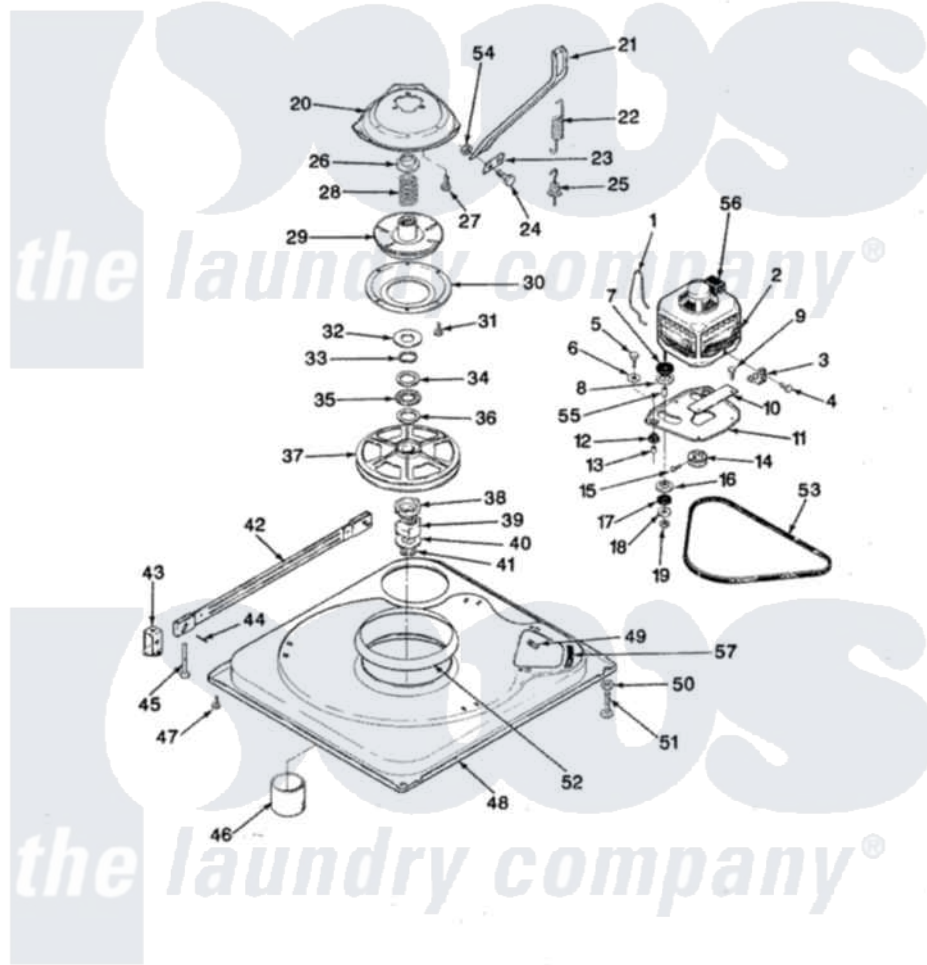

Magic Chef W26HN5K 01 - BASE & DRIVE

SECTION: BASE & DRIVE
 MODEL: W26H-5K

Issue Date: 5/98

Magic Chef Residential Magic Chef W26HN5K Washer Parts Parts Diagram 01 - BASE & DRIVE
 Click on the part number to view part

Item	Original Part Number	Replaced By	Status	Part Description
1	35-0235			Spring, Motor Pivot
2	35-2215	LA-2003		Motor Replacement Kit
"	LA-2003			Motor Replacement Kit
3	33-9945			Slide, Foot
4	25-7418	33001178		Back, Tumbler
5	25-7833	21001977		Screw
6	25-7834			Washer, Motor/Base Screw
7	33-9946			Isolator, Motor
8	33-9944	35-3570		Washer, Motor Pivot
9	25-3083	212951		Screw, No.6-32 X 1/4 Inch
10	33-9947		Not Available	DBL.PIVOT SLIDE
11	35-2021	21001783		Plate And Screw Assembly
12	33-9941	35-3646		Isolator, Motor Plate
13	25-7831			Spacer, Mounting
14	35-2124	W10143344		Pulley
15	25-7117			Set Screw