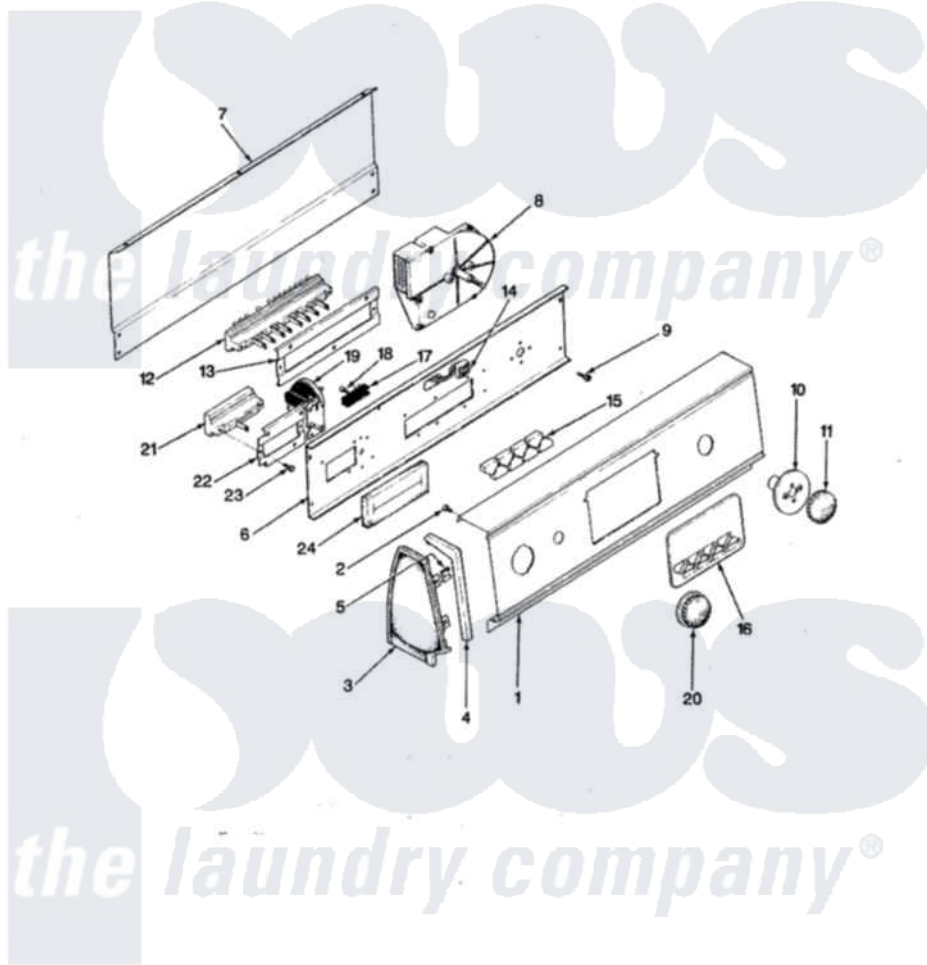

Magic Chef W26HN5K 02 - CONTROL PANEL

SECTION: BACKGUARD
MODEL: W26H-5K

Issue Date: 5/90

Magic Chef [Residential Magic Chef W26HN5K Washer Parts](#) Parts Diagram 02 - CONTROL PANEL
Click on the part number to view part

Item	Original Part Number	Replaced By	Status	Part Description
1	35-2166		Not Available	CONTROL PANEL
2	25-7852			Speedclip, Rr Shld To End Cap
"	25-7435	33002917		Screw, No.10-16
3	25-7649	910187		Screw
"	34-9487		Not Available	PLATE, REINFORCEMENT
"	25-7435	33002917		Screw, No.10-16
"	25-7697	25-2219		Screw
"	25-7852			Speedclip, Rr Shld To End Cap
"	25-7851			Speedclip, End Cap To Top
"	53-0265			LH Endcap
"	53-0264			RH Endcap
"	25-7702			Speedclip, End Cap To Control Panel
4	53-0277		Not Available	TRIM, END CAP (RT)
"	53-0278		Not Available	TRIM, END CAP (LT)