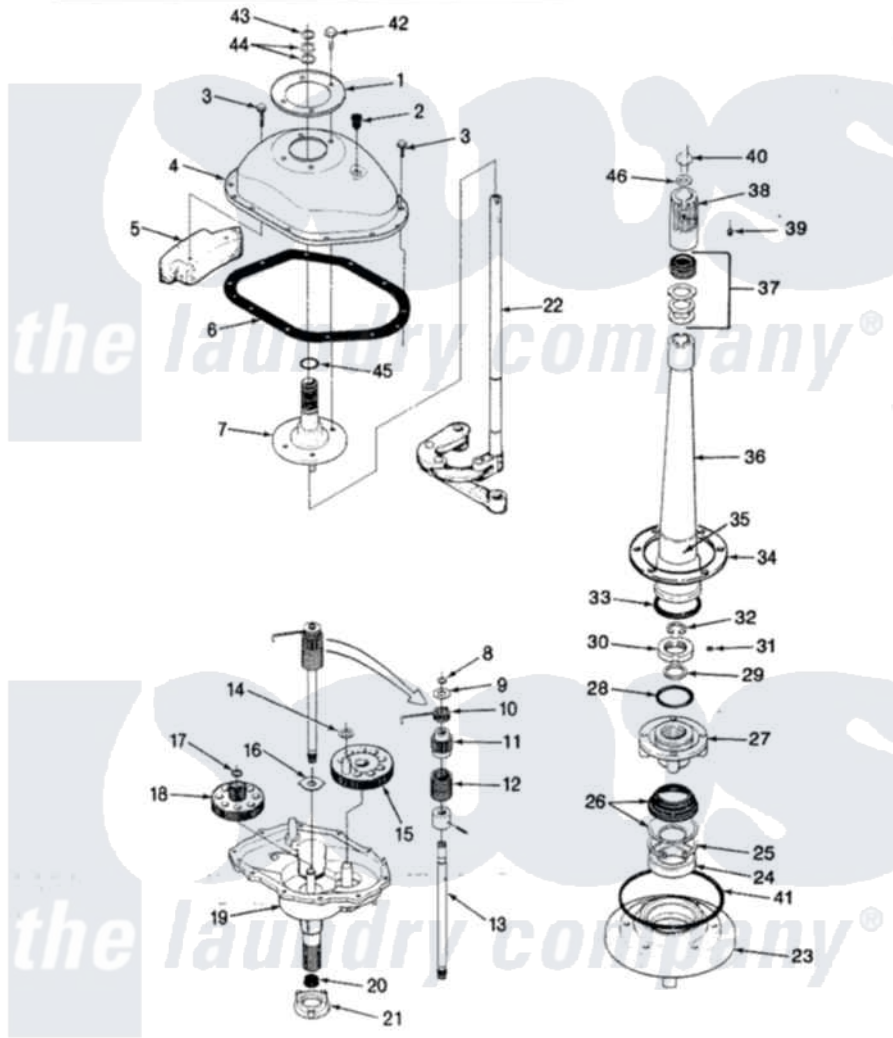

Magic Chef W26HN5K 03 - TRANSMISSION

SECTION: TRANSMISSION & RELATED PARTS
MODEL: W26H-5K

Issue Date: 5/90

Magic Chef [Residential Magic Chef W26HN5K Washer Parts](#) Parts Diagram 03 - TRANSMISSION
Click on the part number to view part

Item	Original Part Number	Replaced By	Status	Part Description
1	LA-2001		Not Available	TRANSMISSION REPLACEMENT KIT
"	33-9893	33-7187		Covr Reinforcmt
2	33-9373		Not Available	OIL FILL PLUG
3	25-7916			Bolt
4	33-4286N			Transmission Cover Kit
5	35-2130		Not Available	COUNTER WEIGHT
6	35-1030		Not Available	GASKET, TRANSMISSION HOUSING
7	33-8763	33-4286N		Transmission Cover Kit
8	25-7847			Ring, Retaining
9	25-7416		Not Available	WASHER, FLAT
10	33-6114	33-6463		Spring
11	35-2001			Pinion, Drive
12	33-3195		Not Available	SPRING
13	35-2116		Not Available	DRIVE SHAFT & HUB ASSY
"	LA-2005			Clutch Assembly Kit

14	25-7091		Thrust Washer
15	35-2043		Crank Gear
16	35-2070		Washer, Steel W/Tabs
"	35-2462	35-3825	Washer, Nylon
"	25-7274		Not Available WASHER, STEEL
17	25-7853	25-7933	Ring, Retaining
18	35-2013	35-0547	Cluster Gear
19	35-2012		Not Available TRANSMISSION HOUSING ASSY
20	35-2010	207843	Lip Seal Repair Kit
21	35-2111	12001562	Bearing Assembly
22	35-0628	35-3573	Linkage As
23	35-2059	35-2450	Housing Assembly, Bearing And Seal
24	35-2205		Bearing, Spin
25	25-7849		Retaining Ring
26	33-7224N		Tub Seal Assembly
27	33-9987		Not Available BASKET HUB ASM
28	35-2061		Gasket, Tub To Housing
29	25-7722	33-4293N	Gasket Kit
30	33-9507	33-9504	Locknut
31	25-7120		Set Screw
32	25-7848		Retaining Ring
33	33-8718		Gasket
34	35-0930		Gasket
35	33-6790		Bearing, Agitator
36	33-4283N		Not Available CENTERPOST KIT
37	33-7806N		Seal Assembly
38	33-9729		Not Available DRIVE BLOCK ASM
39	25-7378		Set Screw
40	33-6817		Stud
41	35-2060		Seal, Tub To Housing
42	25-7359		Screw
43	25-7848		Retaining Ring
44	25-7057		Washer, Flat
45	25-7722	33-4293N	Gasket Kit
46	25-7316		Flat Washer