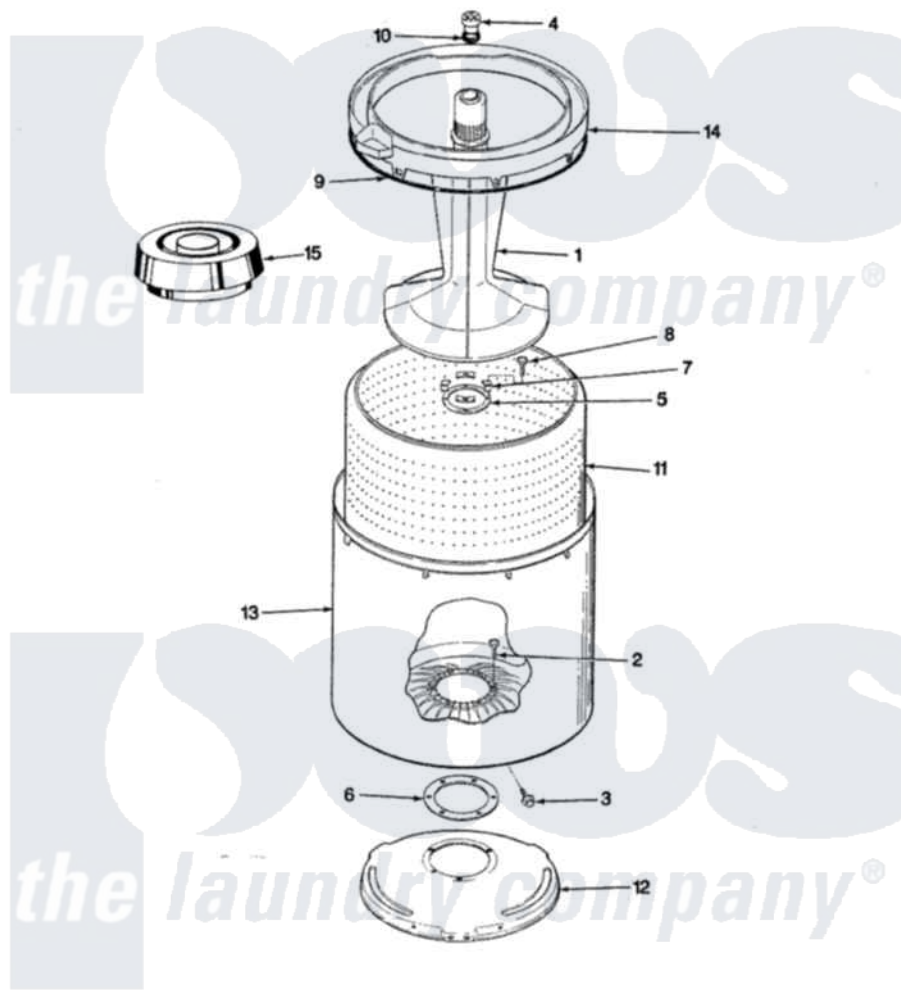

Magic Chef W26HN5K 04 - TUB

SECTION: TUB
MODEL: W26H-5K

Issue Date: 5/90

Magic Chef [Residential Magic Chef W26HN5K Washer Parts](#) Parts Diagram 04 - TUB
Click on the part number to view part

Item	Original Part Number	Replaced By	Status	Part Description
1	35-2371	33-4352		Agitator
2	35-2062	21001063		Screw, Shoulder
3	25-7914	22002933		Screw
4	33-6241			Cap
5	33-8959			Gasket
6	35-2061			Gasket, Tub To Housing
7	33-8799		Not Available	REINF PLATE
8	25-7783	4356852		Screw
9	35-2328			Seal, Tub Top
10	25-7330			Rubber Washer
11	35-2381		Not Available	BASKET ASSY-WHITE
12	35-2023			Tub Support
13	35-2038			Tub
14	35-2262		Not Available	SHIELD, TUB TOP
"	35-2034		Not Available	TOP, TUB
15	35-2550			Dispenser, Rinse