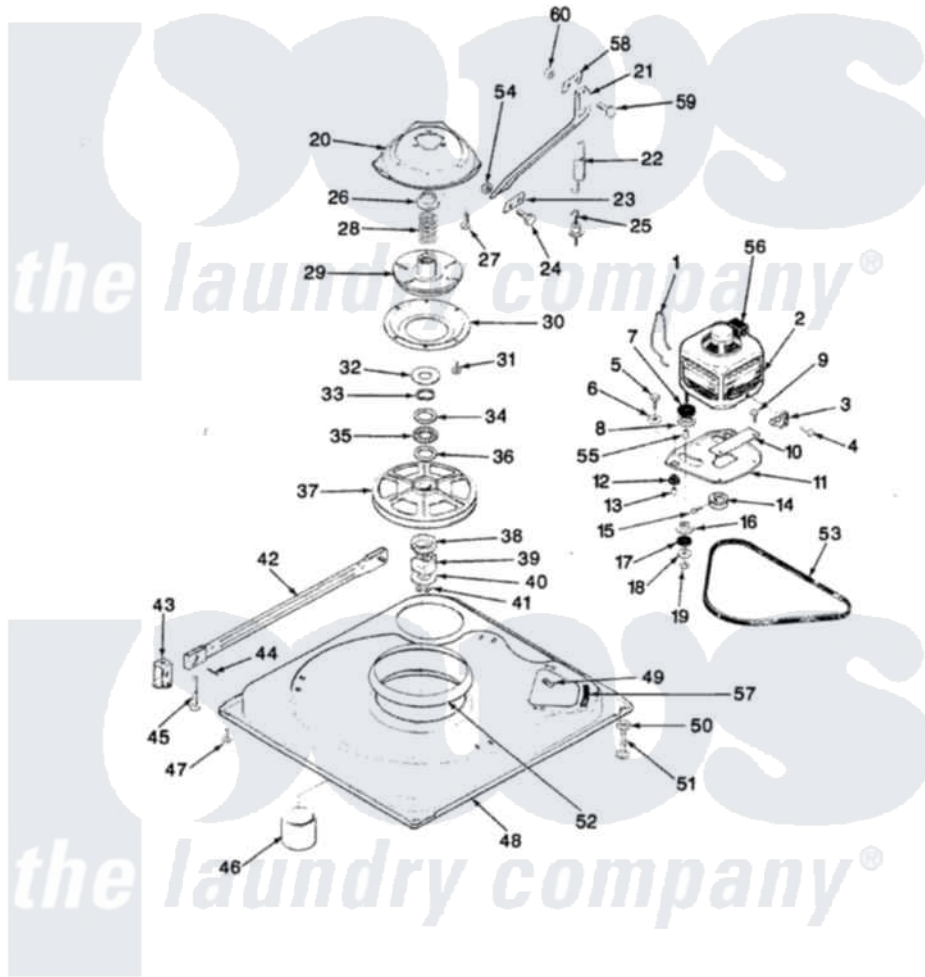

Magic Chef W26HY2 01 - BASE & DRIVE (REV. A-D)

SECTION: BASE & DRIVE
MODEL: W26HN-2

Issue Date: 5/90

Magic Chef [Residential Magic Chef W26HY2 Washer Parts](#) Parts Diagram 01 - BASE & DRIVE (REV. A-D)
Click on the part number to view part

Item	Original Part Number	Replaced By	Status	Part Description
1	35-0235			Spring, Motor Pivot
2	35-2115			Clutch Assembly
"	LA-2003			Motor Replacement Kit
3	33-9945			Slide, Foot
4	25-7418	33001178		Back, Tumbler
5	25-7833	21001977		Screw
6	25-7834			Washer, Motor/Base Screw
7	33-9946			Isolator, Motor
8	33-9944	35-3570		Washer, Motor Pivot
9	25-3083	212951		Screw, No.6-32 X 1/4 Inch
10	33-9947		Not Available	DBL.PIVOT SLIDE
11	35-2810	21001783		Plate And Screw Assembly
"	35-2021	21001783		Plate And Screw Assembly
12	33-9941	35-3646		Isolator, Motor Plate
13	25-7831			Spacer, Mounting
14	35-2124	W10143344		Pulley