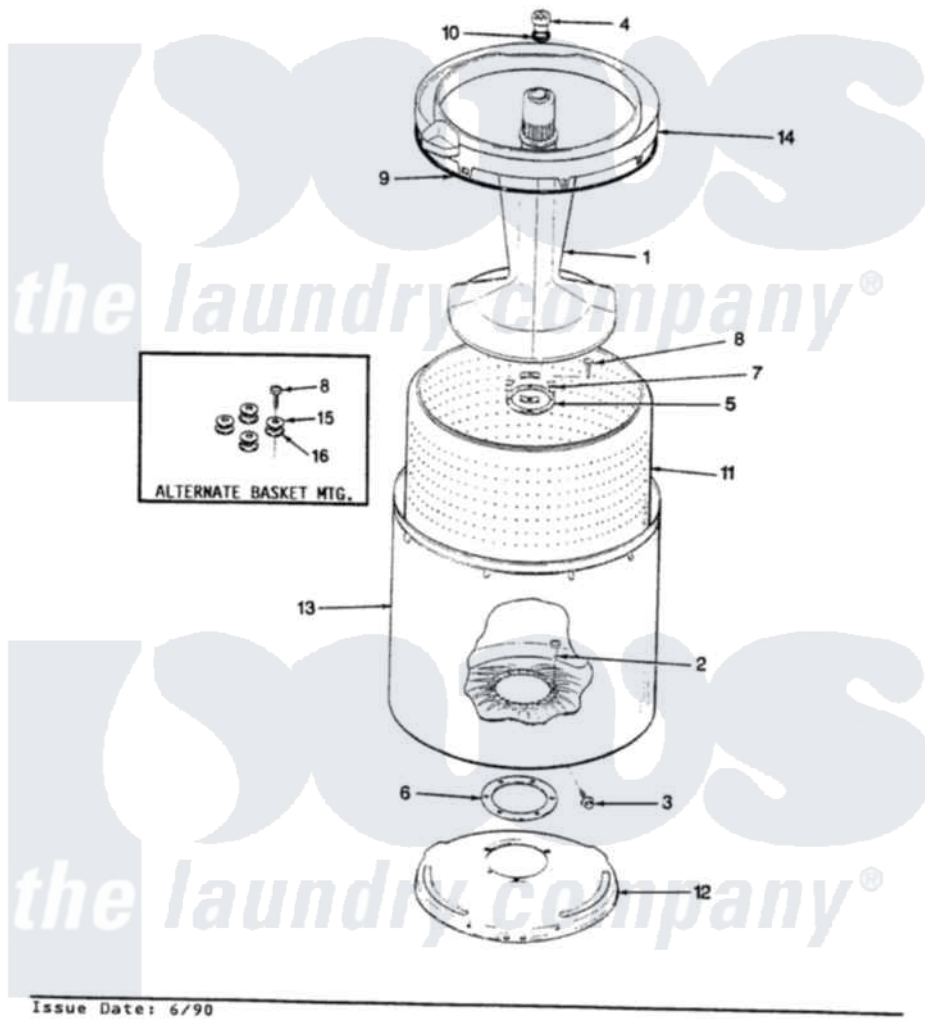

Magic Chef W26HY2 11 - TUB (REV. E-G)

SECTION: TUB
MODEL: W26HN-2

Issue Date: 6/90

Magic Chef [Residential Magic Chef W26HY2 Washer Parts](#) Parts Diagram 11 - TUB (REV. E-G)
Click on the part number to view part

Item	Original Part Number	Replaced By	Status	Part Description
1	35-2371	33-4352		Agitator
2	35-2062	21001063		Screw, Shoulder
3	25-7914	22002933		Screw
4	33-6241			Cap
5	33-8959			Gasket
6	35-2061			Gasket, Tub To Housing
7	33-8799		Not Available	REINF PLATE
8	25-7783	4356852		Screw
9	35-2328			Seal, Tub Top
10	25-7330			Rubber Washer
11	35-2381		Not Available	BASKET ASSY-WHITE
12	35-2529		Not Available	TUB SUPPORT
13	35-2038			Tub
14	35-2262		Not Available	SHIELD, TUB TOP
"	35-2034		Not Available	TOP, TUB
15	25-7921		Not Available	STEEL WASHER