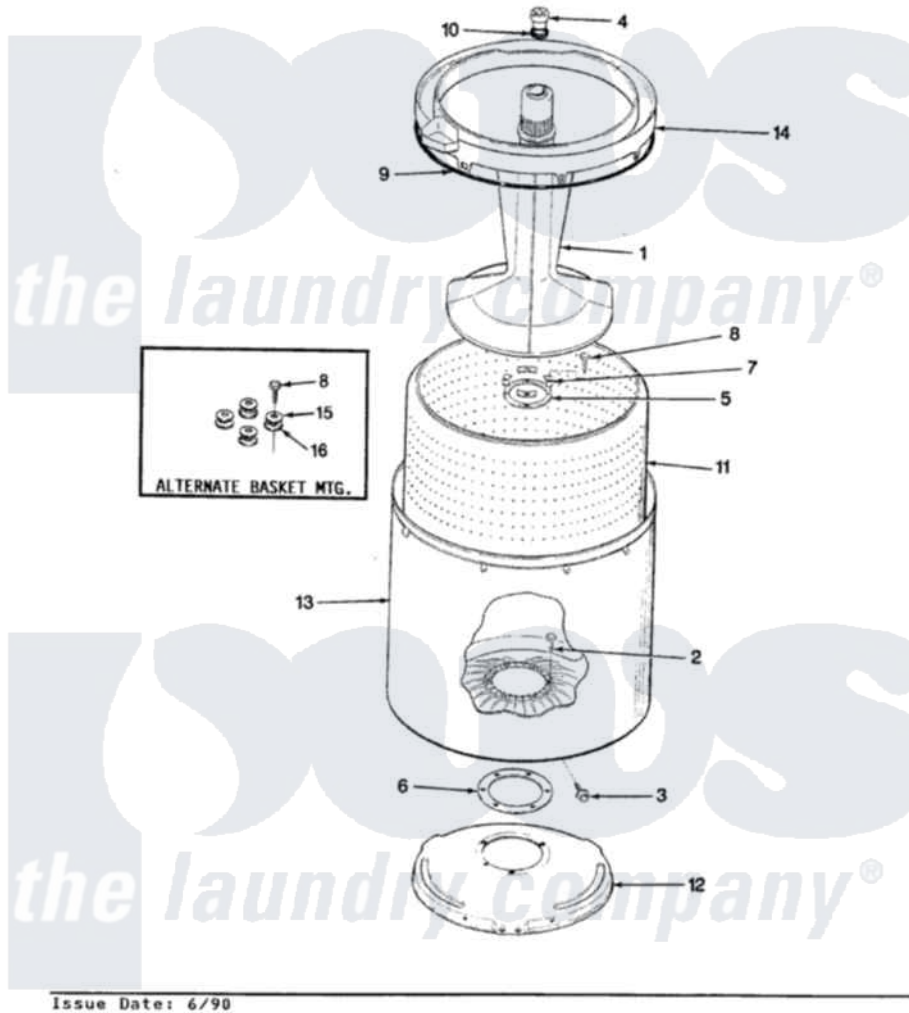

Magic Chef W26HY2K 07 - TUB (REV. A-D)

SECTION: TUB
MODEL: W26HN-2K

Issue Date: 6/90

Magic Chef [Residential Magic Chef W26HY2K Washer Parts](#) Parts Diagram 07 - TUB (REV. A-D)
Click on the part number to view part

Item	Original Part Number	Replaced By	Status	Part Description
1	35-2456	33-4352		Agitator
2	35-2062	21001063		Screw, Shoulder
3	25-7914	22002933		Screw
4	33-6241			Cap
5	33-8959			Gasket
6	35-2061			Gasket, Tub To Housing
7	33-8799		Not Available	REINF PLATE
8	25-7783	4356852		Screw
9	35-2328			Seal, Tub Top
10	25-7330			Rubber Washer
11	35-2508		Not Available	BASKET WHITE
12	35-2529		Not Available	TUB SUPPORT
13	35-2038			Tub
14	35-2262		Not Available	SHIELD, TUB TOP
"	35-2034		Not Available	TOP, TUB
15	25-7921		Not Available	STEEL WASHER