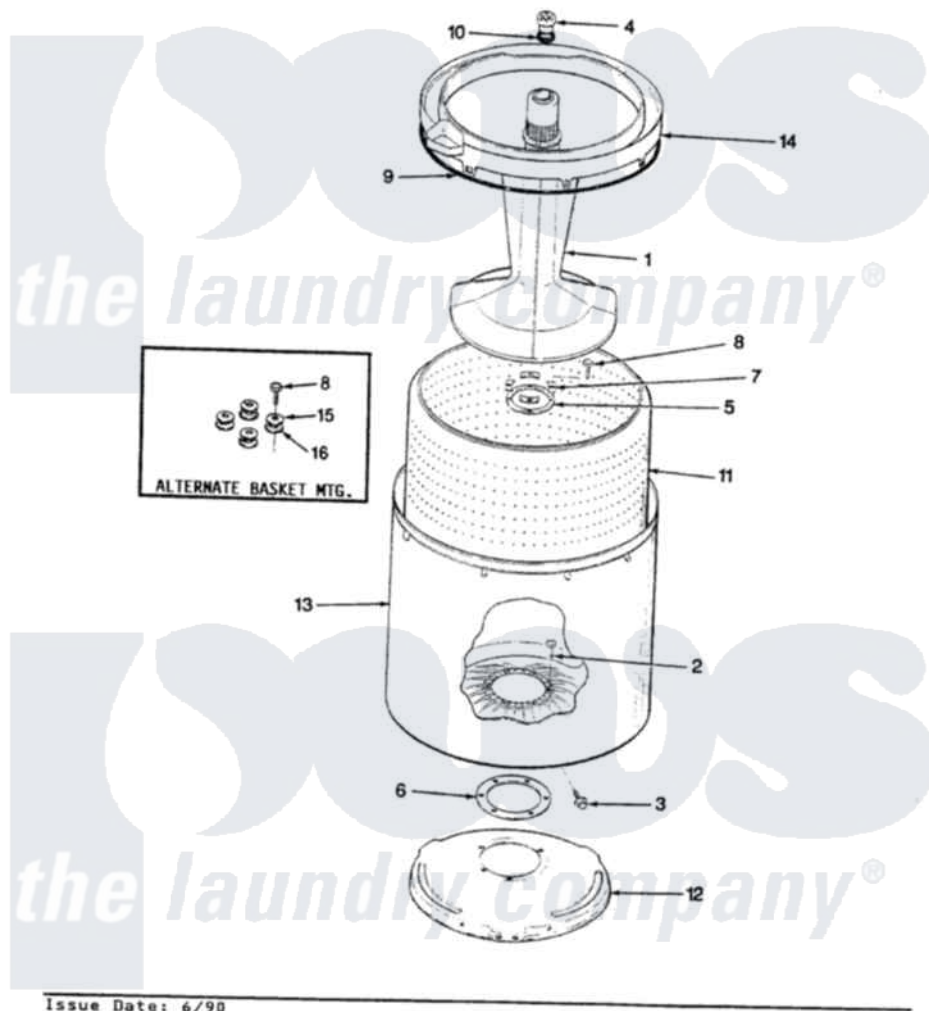

Magic Chef W26HY2K 08 - TUB (W26HN2K)(REV. E)

SECTION: TUB
MODEL: W26HN-2K

Issue Date: 6/90

Magic Chef [Residential Magic Chef W26HY2K Washer Parts](#) Parts Diagram 08 - TUB (W26HN2K)(REV. E)
Click on the part number to view part

Item	Original Part Number	Replaced By	Status	Part Description
1	35-2456	33-4352		Agitator
2	35-2062	21001063		Screw, Shoulder
3	25-7914	22002933		Screw
4	33-6241			Cap
5	33-8959			Gasket
6	35-2061			Gasket, Tub To Housing
7	33-8799		Not Available	REINF PLATE
8	25-7783	4356852		Screw
9	35-2328			Seal, Tub Top
10	25-7330			Rubber Washer
11	35-2508		Not Available	BASKET WHITE
12	35-2529		Not Available	TUB SUPPORT
13	35-2038			Tub
14	35-2262		Not Available	SHIELD, TUB TOP
"	35-2034		Not Available	TOP, TUB
15	25-7921		Not Available	STEEL WASHER