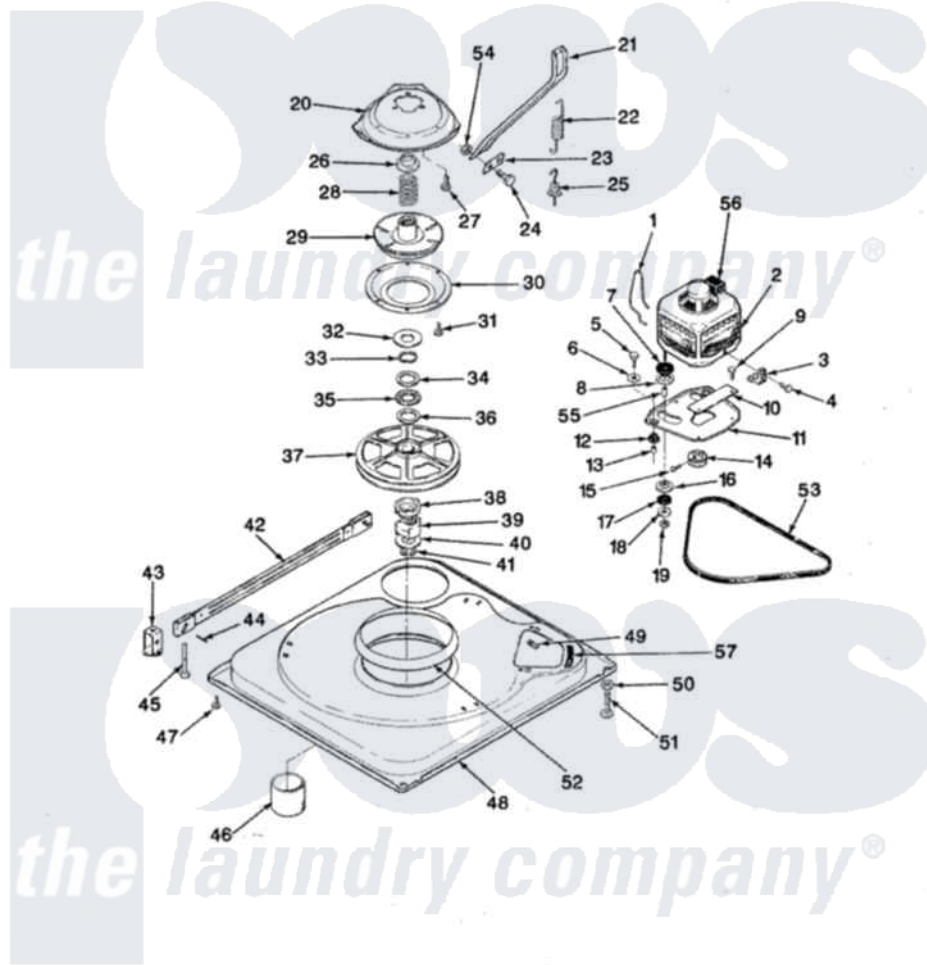

Magic Chef W26HY5K 01 - BASE & DRIVE

SECTION: BASE & DRIVE
 MODEL: W26H-5K

Issue Date: 5/98

Magic Chef [Residential Magic Chef W26HY5K Washer Parts](#) Parts Diagram 01 - BASE & DRIVE
 Click on the part number to view part

Item	Original Part Number	Replaced By	Status	Part Description
1	35-0235			Spring, Motor Pivot
2	35-2215	LA-2003		Motor Replacement Kit
"	LA-2003			Motor Replacement Kit
3	33-9945			Slide, Foot
4	25-7418	33001178		Back, Tumbler
5	25-7833	21001977		Screw
6	25-7834			Washer, Motor/Base Screw
7	33-9946			Isolator, Motor
8	33-9944	35-3570		Washer, Motor Pivot
9	25-3083	212951		Screw, No.6-32 X 1/4 Inch
10	33-9947		Not Available	DBL.PIVOT SLIDE
11	35-2021	21001783		Plate And Screw Assembly
12	33-9941	35-3646		Isolator, Motor Plate
13	25-7831			Spacer, Mounting
14	35-2124	W10143344		Pulley
15	25-7117			Set Screw