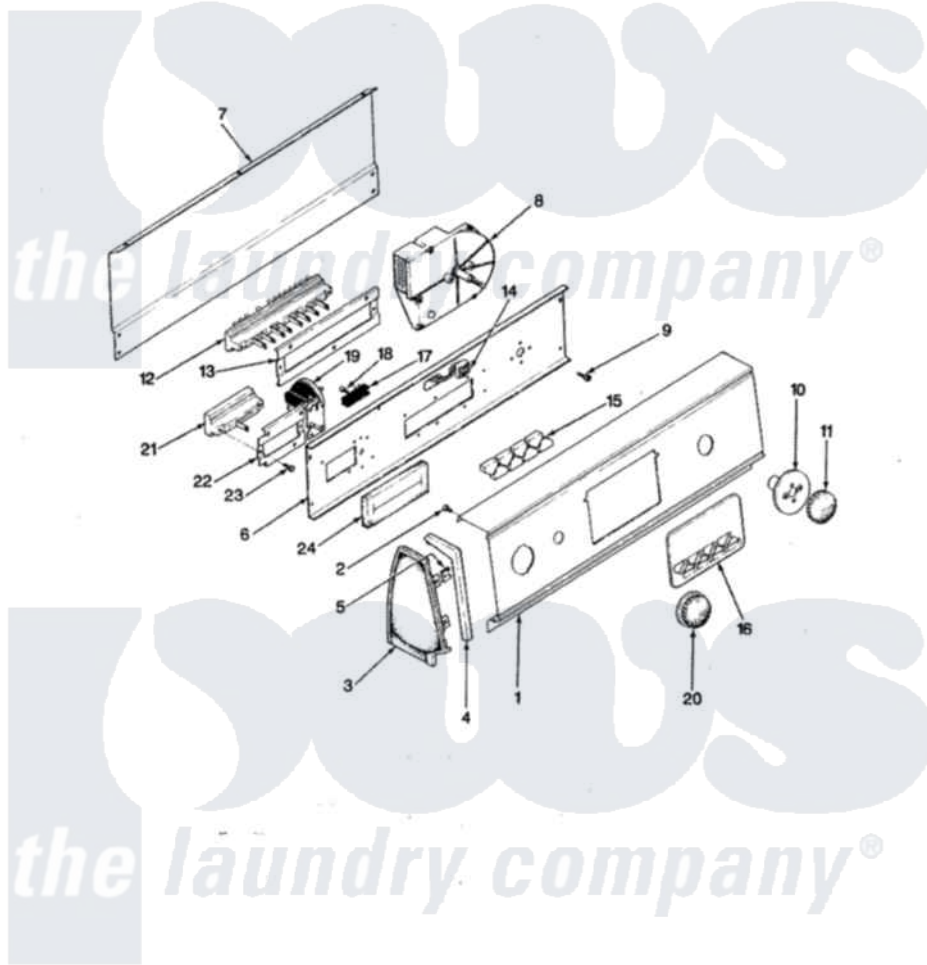

Magic Chef W26HY5K 02 - CONTROL PANEL

SECTION: BACKGUARD
MODEL: W26H-5K

Issue Date: 5/90

Magic Chef [Residential Magic Chef W26HY5K Washer Parts](#) Parts Diagram 02 - CONTROL PANEL
Click on the part number to view part

Item	Original Part Number	Replaced By	Status	Part Description
1	35-2166		Not Available	CONTROL PANEL
2	25-7852			Speedclip, Rr Shld To End Cap
"	25-7435	33002917		Screw, No.10-16
3	25-7649	910187		Screw
"	34-9487		Not Available	PLATE, REINFORCEMENT
"	25-7435	33002917		Screw, No.10-16
"	25-7697	25-2219		Screw
"	25-7852			Speedclip, Rr Shld To End Cap
"	25-7851			Speedclip, End Cap To Top
"	53-0265			LH Endcap
"	53-0264			RH Endcap
"	25-7702			Speedclip, End Cap To Control Panel
4	53-0277		Not Available	TRIM, END CAP (RT)
"	53-0278		Not Available	TRIM, END CAP (LT)