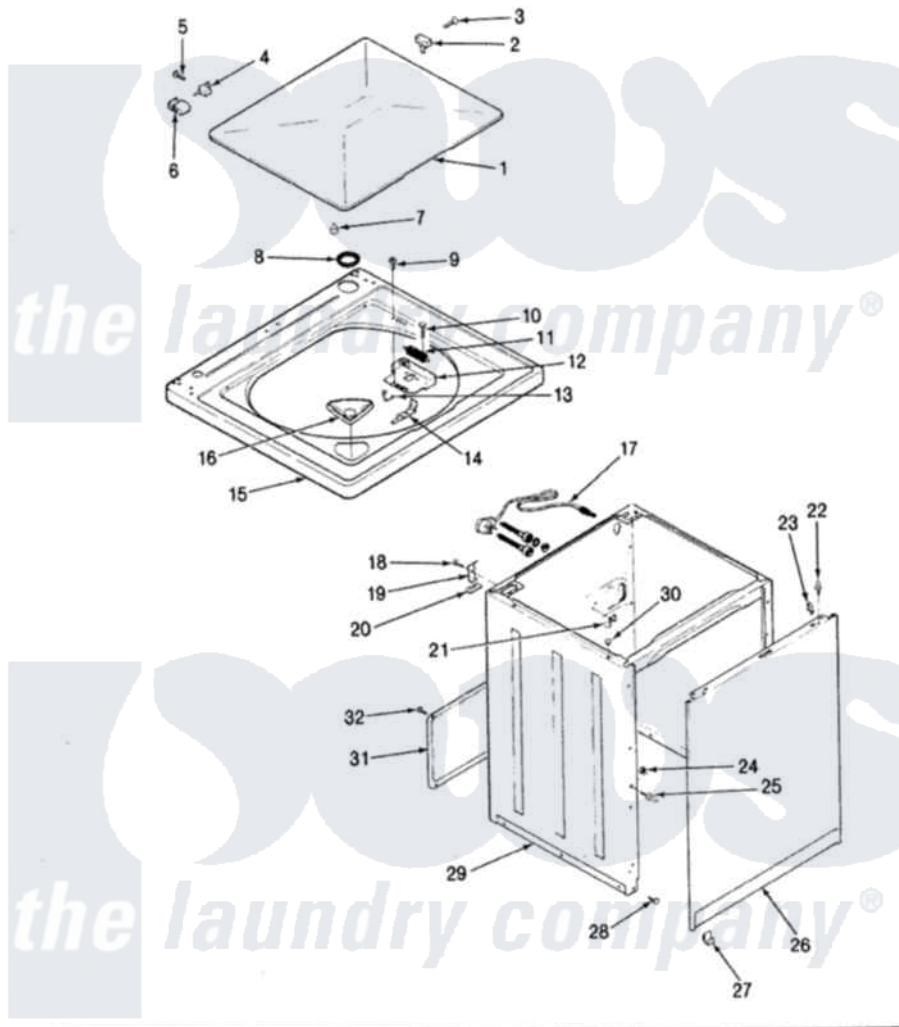

# Magic Chef W26HY5K 03 - EXTERIOR

SECTION: EXTERIOR  
MODEL: W26H-5K

Issue Date: 5/90

Magic Chef [Residential Magic Chef W26HY5K Washer Parts](#) Parts Diagram 03 - EXTERIOR  
Click on the part number to view part

Item	Original Part Number	Replaced By	Status	Part Description
1	35-2026-25		Not Available	LID (H WHT)
2	<a href="#">25-7436</a>			Nylite Washer
"	<a href="#">43-0057</a>			Actuator, Door Switch
3	<a href="#">25-7438</a>			Screw
4	25-7086	<a href="#">Y0308025</a>		Washer, Stainless Steel
"	<a href="#">35-2045</a>			Pin, Hinge
5	<a href="#">25-7893</a>			Screw
6	<a href="#">35-2044</a>			Hinge, Lid
7	<a href="#">35-0581</a>			Bumper, Door
8	<a href="#">35-2064</a>			Bushing, Insulating
"	<a href="#">35-2063</a>			Bushing, Insulator
9	25-7463	<a href="#">7101P012-60</a>		Screw
10	25-7437	<a href="#">40040701</a>		Screw, Tapping No.6b-20
11	33-9064	<a href="#">12001187</a>		Kit, Lid Switch Assembly
"	33-8911	<a href="#">12001187</a>		Kit, Lid Switch Assembly
12	33-8289	<a href="#">12001187</a>		Kit, Lid Switch Assembly

13	<a href="#">25-7878</a>		Clip
14	33-9063	<a href="#">12001187</a>	Kit, Lid Switch Assembly
15	35-2027-25		Not Available TOP, CABINET
16	33-9906	<a href="#">21001167</a>	Dispenser, Bleach
17	35-0680		Not Available CORD, POWER
18	<a href="#">25-7893</a>		Screw
19	33-7450	<a href="#">35-2846</a>	Hinge, Cabinet Top
20	<a href="#">33-0930</a>		Pad, Top Hinge
21	<a href="#">33-6099</a>		Clamp
22	<a href="#">53-0643</a>		Pin, Locator
23	<a href="#">34-9701</a>		Guide, Cabinet
24	25-0224	<a href="#">3400029</a>	Nut, Adapter Plate
25	<a href="#">53-0643</a>		Pin, Locator
26	35-2084-25		Not Available PANEL, FRONT
27	<a href="#">53-0120</a>		Clip, Front Panel
28	<a href="#">33-2653</a>		Bumper, Cabinet
29	35-2106-25		Not Available CABINET ASSY. (HW)
30	<a href="#">33-2653</a>		Bumper, Cabinet
31	35-2108	<a href="#">21001871</a>	Cabinet
32	25-7733	<a href="#">681414</a>	Screw, 10AB X 1/2