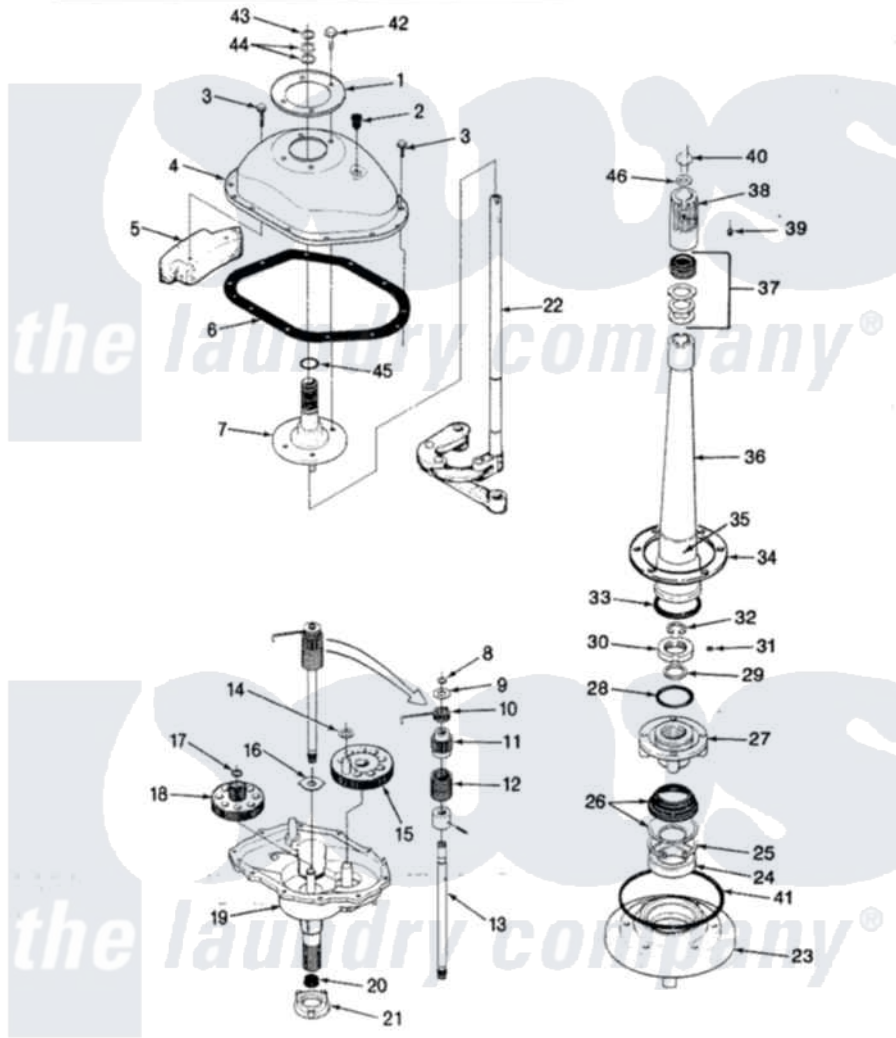

Magic Chef W26HY5K 04 - TRANSMISSION

SECTION: TRANSMISSION & RELATED PARTS
MODEL: W26H-5K

Issue Date: 5/90

Magic Chef [Residential Magic Chef W26HY5K Washer Parts](#) Parts Diagram 04 - TRANSMISSION
Click on the part number to view part

Item	Original Part Number	Replaced By	Status	Part Description
1	LA-2001		Not Available	TRANSMISSION REPLACEMENT KIT
"	33-9893	33-7187		Covr Reinforcmt
2	33-9373		Not Available	OIL FILL PLUG
3	25-7916			Bolt
4	33-4286N			Transmission Cover Kit
5	35-2130		Not Available	COUNTER WEIGHT
6	35-1030		Not Available	GASKET, TRANSMISSION HOUSING
7	33-8763	33-4286N		Transmission Cover Kit
8	25-7847			Ring, Retaining
9	25-7416		Not Available	WASHER, FLAT
10	33-6114	33-6463		Spring
11	35-2001			Pinion, Drive
12	33-3195		Not Available	SPRING
13	35-2116		Not Available	DRIVE SHAFT & HUB ASSY
"	LA-2005			Clutch Assembly Kit

14	25-7091		Thrust Washer
15	35-2043		Crank Gear
16	35-2070		Washer, Steel W/Tabs
"	35-2462	35-3825	Washer, Nylon
"	25-7274		Not Available WASHER, STEEL
17	25-7853	25-7933	Ring, Retaining
18	35-2013	35-0547	Cluster Gear
19	35-2012		Not Available TRANSMISSION HOUSING ASSY
20	35-2010	207843	Lip Seal Repair Kit
21	35-2111	12001562	Bearing Assembly
22	35-0628	35-3573	Linkage As
23	35-2059	35-2450	Housing Assembly, Bearing And Seal
24	35-2205		Bearing, Spin
25	25-7849		Retaining Ring
26	33-7224N		Tub Seal Assembly
27	33-9987		Not Available BASKET HUB ASM
28	35-2061		Gasket, Tub To Housing
29	25-7722	33-4293N	Gasket Kit
30	33-9507	33-9504	Locknut
31	25-7120		Set Screw
32	25-7848		Retaining Ring
33	33-8718		Gasket
34	35-0930		Gasket
35	33-6790		Bearing, Agitator
36	33-4283N		Not Available CENTERPOST KIT
37	33-7806N		Seal Assembly
38	33-9729		Not Available DRIVE BLOCK ASM
39	25-7378		Set Screw
40	33-6817		Stud
41	35-2060		Seal, Tub To Housing
42	25-7359		Screw
43	25-7848		Retaining Ring
44	25-7057		Washer, Flat
45	25-7722	33-4293N	Gasket Kit
46	25-7316		Flat Washer