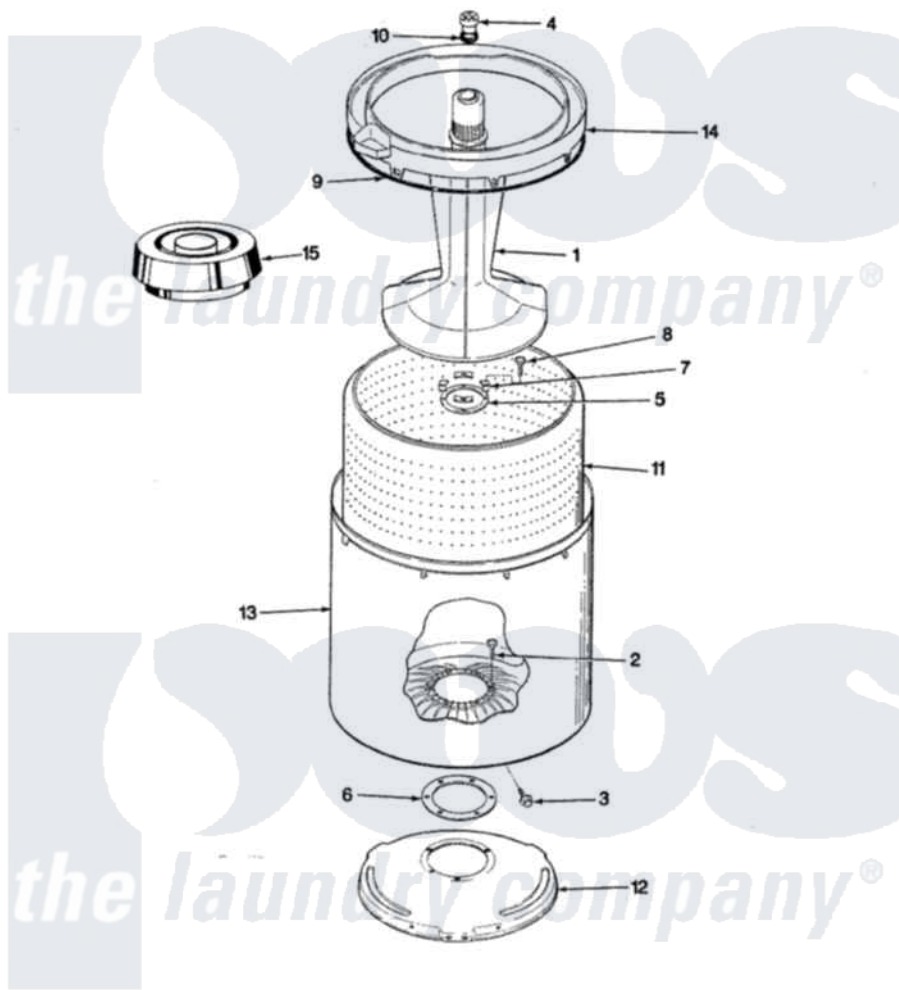

Magic Chef W26HY5K 05 - TUB

SECTION: TUB
MODEL: W26H-5K

Issue Date: 5/90

Magic Chef [Residential Magic Chef W26HY5K Washer Parts](#) Parts Diagram 05 - TUB
Click on the part number to view part

Item	Original Part Number	Replaced By	Status	Part Description
1	35-2371	33-4352		Agitator
2	35-2062	21001063		Screw, Shoulder
3	25-7914	22002933		Screw
4	33-6241			Cap
5	33-8959			Gasket
6	35-2061			Gasket, Tub To Housing
7	33-8799		Not Available	REINF PLATE
8	25-7783	4356852		Screw
9	35-2328			Seal, Tub Top
10	25-7330			Rubber Washer
11	35-2381		Not Available	BASKET ASSY-WHITE
12	35-2023			Tub Support
13	35-2038			Tub
14	35-2262		Not Available	SHIELD, TUB TOP
"	35-2034		Not Available	TOP, TUB
15	35-2550			Dispenser, Rinse