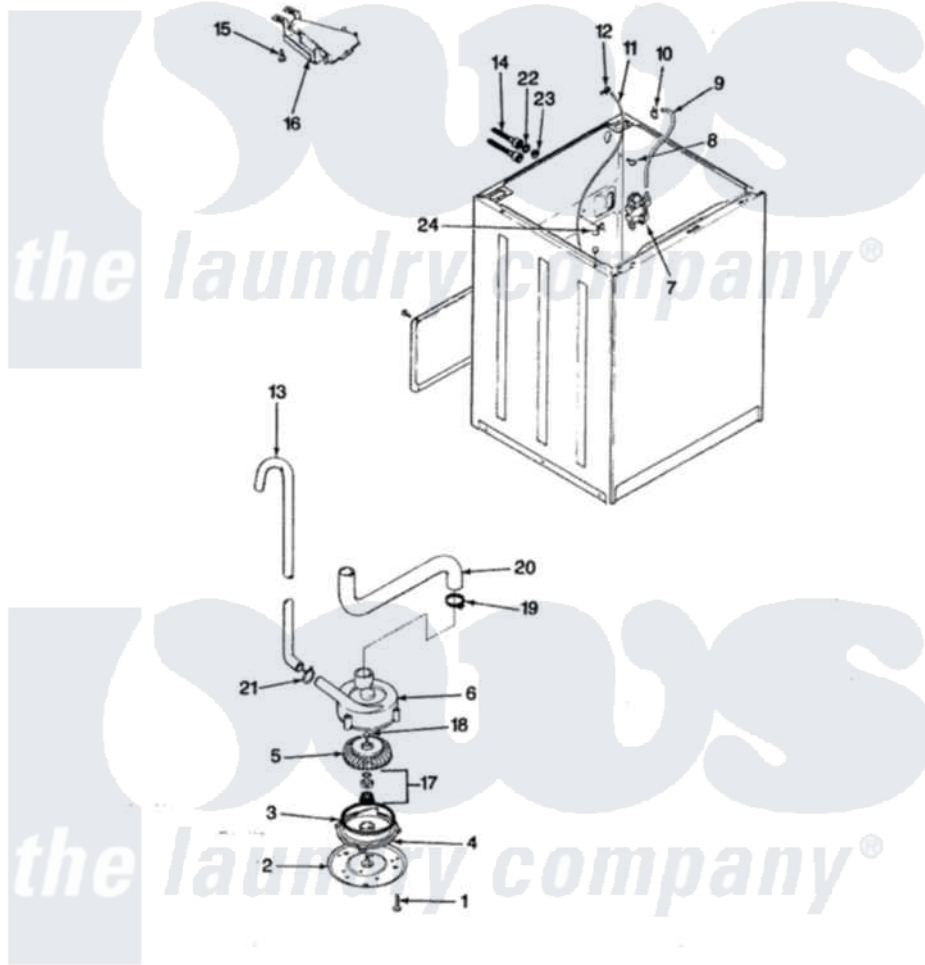

# Magic Chef W26HY5K 06 - WATER CARRYING & PUMP ASSEMBLY

SECTION: WATER CARRYING & PUMP ASSEMBLY  
 MODEL: W26H-5K

Issue Date: 5/99

Magic Chef [Residential Magic Chef W26HY5K Washer Parts](#) Parts Diagram 06 - WATER CARRYING & PUMP ASSEMBLY

[Click on the part number to view part](#)

Item	Original Part Number	Replaced By	Status	Part Description
1	25-7405	<a href="#">3196164</a>		Screw
2	33-6035		Not Available	PLATE & PULLEY ASSY.
3	<a href="#">33-6032</a>			Gasket
4	<a href="#">35-2058</a>			Base, Pump
5	35-2057	<a href="#">35-6465</a>		Pump Assem
6	35-2099	<a href="#">35-6465</a>		Pump Assem
"	35-2056		Not Available	HOUSING, PUMP
7	<a href="#">25-7220</a>			Clip, Cabinet Top
"	<a href="#">35-2375</a>			Valve, Water Mixing-230V
8	25-7867	<a href="#">596669</a>		Clamp, Manifold
9	35-2378	<a href="#">12002749</a>		Hose, Flume Kit
10	25-7867	<a href="#">596669</a>		Clamp, Manifold
11	35-2261		Not Available	PAD, PRESSURE SWITCH HOSE
"	35-2321	<a href="#">21001748</a>		Hose, Pressure Switch
12	<a href="#">33-6099</a>			Clamp

13	33-9436	<a href="#">211704</a>		Hose, Drain
14	33-7046	<a href="#">89503</a>		Hose-Inlet
"	35-0873	<a href="#">76313</a>		Hosefill
15	25-3092	<a href="#">90767</a>		Screw, 8A X 3/8 HeX Washer Head Tapping
16	35-2051	<a href="#">21001760</a>		Flume Assembly / Water Diverter
17	<a href="#">35-0707</a>			Seal, Seat And "O" Ring
18	25-7894	<a href="#">W10001180</a>		Screw
19	25-6069		Not Available	CORBIN CLAMP
20	35-2131		Not Available	HOSE, SUMP TO PUMP
21	25-7796	<a href="#">596669</a>		Clamp, Manifold
22	<a href="#">25-7048</a>			Washer
23	33-7313	<a href="#">33-4264N</a>		Strainer And Washer Kit
24	25-7796	<a href="#">596669</a>		Clamp, Manifold