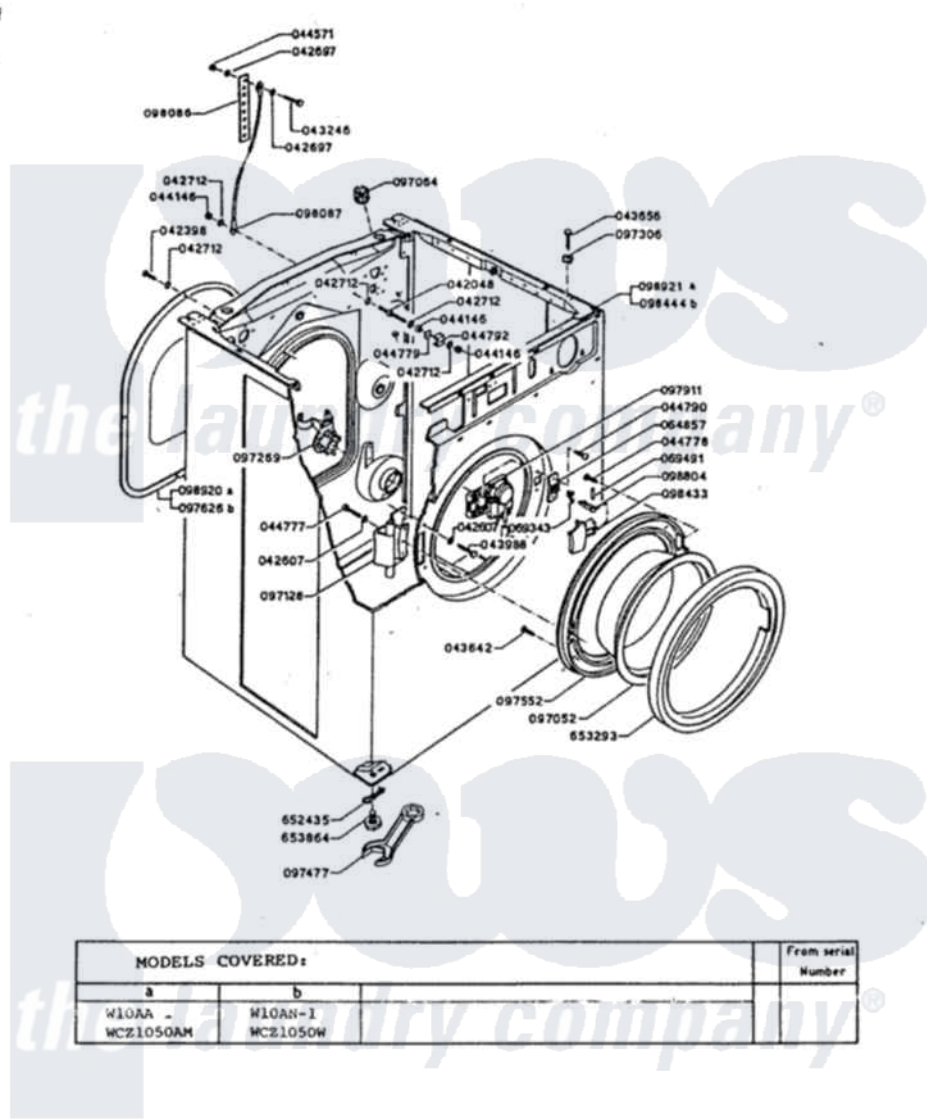

Magic Chef WCZ1050AM 01 - CABINET & DOOR

MODELS COVERED:		From serial Number
a	b	
W10AA WCZ1050AM	W10AN-1 WCZ1050W	

FIRST PUBLICATION (4-84)

PM-1526-00

REVISION SHEET 0 (4-84)

B-1

Magic Chef [Residential Magic Chef WCZ1050AM Washer Parts](#) Parts Diagram 01 - CABINET & DOOR
 Click on the part number to view part

Item	Original Part Number	Replaced By	Status	Part Description
1	042048		Not Available	SCREW
2	042398		Not Available	SCREW
3	042607		Not Available	WASHER
4	042697		Not Available	LOCKWASHER
5	042712		Not Available	LOCKWASHER
6	043246		Not Available	BOLT
7	Y043642	414004-35		Screw
8	043656		Not Available	SCREW
9	043988		Not Available	SCREW
10	044146		Not Available	NUT
11	044571		Not Available	NUT
12	044777		Not Available	SCREW
13	Y044778	74002481		Screw
14	044779		Not Available	NUT
15	Y044790	99002757		Screw
16	044792		Not Available	CLAMP

17	064857	Not Available	FLANGE
18	069343	Not Available	SPRING
19	069491	Not Available	CATCH PIN
20	097052	Not Available	DOOR GLASS
21	097064	Not Available	OUTLT HOSE SUPT
22	097128		Door Hinge Assembly
23	097269	Not Available	HOSE CLAMP
24	097306	Not Available	LID FRONT PIECE
25	097477	Not Available	LEVELER WRENCH
26	097552	Not Available	DOOR FLANGE
28	Y097911	Not Available	MICROSWITCH
29	098086	Not Available	PLATE
30	098087	Not Available	GROUND WIRE
31	098433		Door Handle
33	098804	Not Available	DOOR CATCH
34	098920	Not Available	BACK PANEL
35	098921	Not Available	CABINET
36	652435	Not Available	LEVELER CLIP
37	653293	Not Available	DOOR FRAME
38	653864	Not Available	LEVELER