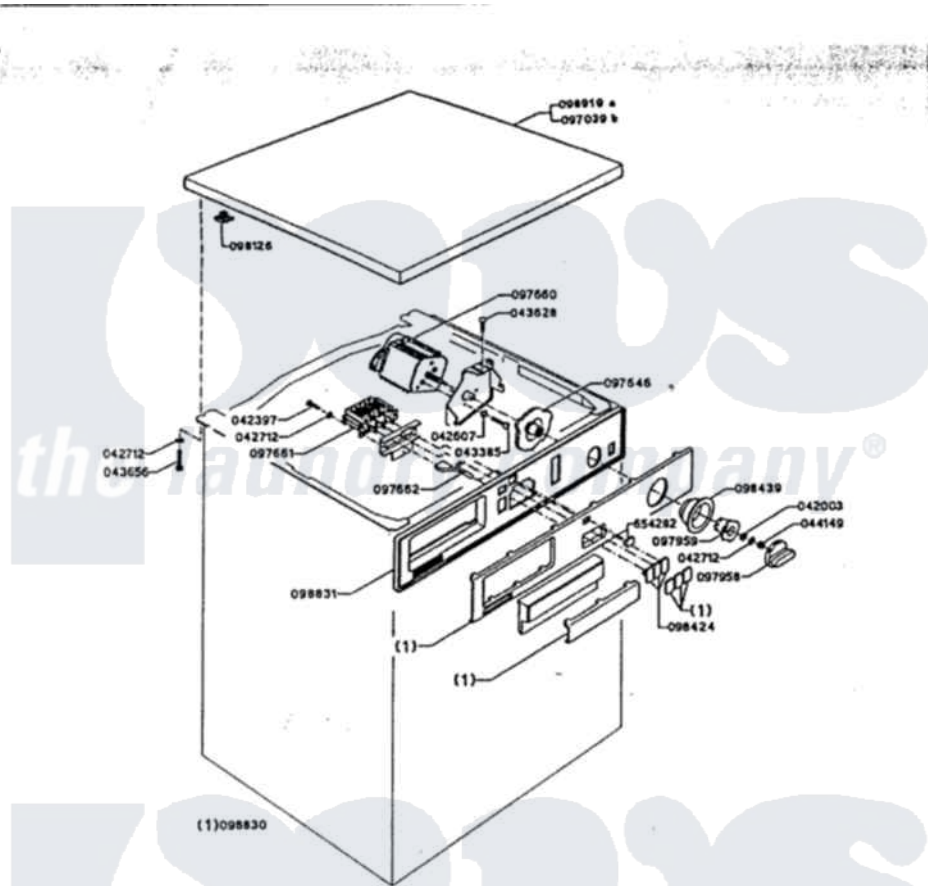

Magic Chef WCZ1050AM 02 - CONTROL PANEL

N/S 33-9845

MODELS COVERED:		From serial Number
a	b	
W10AA-1	W10AN-1	
WCZ1050AM	WCZ1050W	

FIRST PUBLICATION (4-84)

PM-1526-00

REVISION SHEET 0 (4-84)

A-2

Magic Chef [Residential Magic Chef WCZ1050AM Washer Parts](#) Parts Diagram 02 - CONTROL PANEL
 Click on the part number to view part

Item	Original Part Number	Replaced By	Status	Part Description
1	042003		Not Available	FLAT WASHER
2	042397	8-1400-0-6		Small Round Box
3	042607		Not Available	WASHER
4	042712		Not Available	LOCKWASHER
5	043385		Not Available	SCREW
6	043628		Not Available	SCREW
7	043656		Not Available	SCREW
8	044149		Not Available	NUT
10	097646		Not Available	CAM
11	097660		Not Available	TIMER
12	097661		Not Available	KEYBOARD
13	097662		Not Available	WARNING LIGHT
14	097958		Not Available	TIMR KNOB COVER
15	Y097959			Timer Knob
16	098126		Not Available	LID BACK PIECE
17	098424		Not Available	PUSHBUTTON