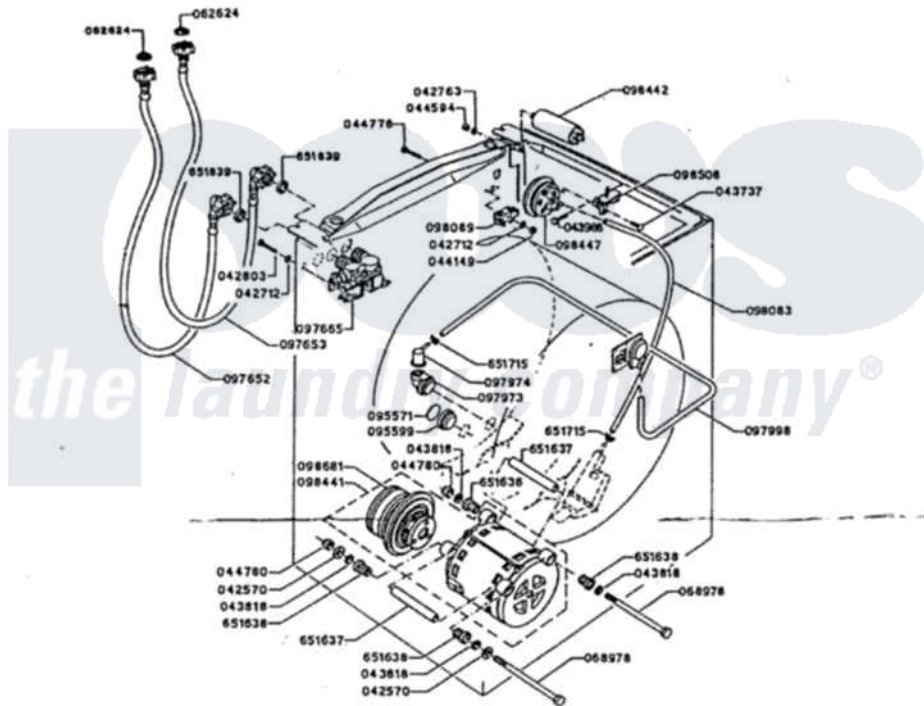

Magic Chef WCZ1050AM 05 - MOTOR & WATER VALVE

MODELS COVERED:		From serial Number
a	b	
W10AA-1 WCZ1050AM	W10AN-1 WCZ1050W	

FIRST PUBLICATION (4-84)

PM-1526-00

REVISION SHEET 0 (4-84)

A-12

Magic Chef [Residential Magic Chef WCZ1050AM Washer Parts](#) Parts Diagram 05 - MOTOR & WATER VALVE
 Click on the part number to view part

Item	Original Part Number	Replaced By	Status	Part Description
1	Y042570		Not Available	FLAT WASHER
2	042712		Not Available	LOCKWASHER
3	042763		Not Available	LOCKWASHER
4	042803		Not Available	SCREW
5	043737		Not Available	SCREW
6	043818		Not Available	FLAT WASHER
7	043988		Not Available	SCREW
8	044149		Not Available	NUT
9	044594		Not Available	NUT
10	044776		Not Available	BOLT
11	044780		Not Available	NUT
12	062624		Not Available	FILTER
13	068978		Not Available	MOTOR MTG SCREW
14	095571		Not Available	PLUG
15	095599		Not Available	GASKET
16	Y097652	76313		Hosefill

17	097653	Not Available	HOT WATER PIPE
18	097665	Not Available	SOLENOID VALVE
19	Y097973	Not Available	AIR CONNECTION
20	097974	Not Available	AIR INTAKE
21	097998	Not Available	HOSE
22	098083	Not Available	HOSE
23	098089	Not Available	TERMINAL BLOCK
24	Y098441	Not Available	MOTOR W/TRANSM
25	098442	Not Available	MOTOR CAPACITOR
26	098447	Not Available	PRESSURE SWITCH
27	098508	Not Available	SWITCH SUPPORT
28	098681	Not Available	TRANSMISSION
29	651637	Not Available	SPACER TUBE
30	651638	Not Available	MOTOR BUSHING
31	651715	Not Available	CLAMP
32	651839	Not Available	GASKET TRIM