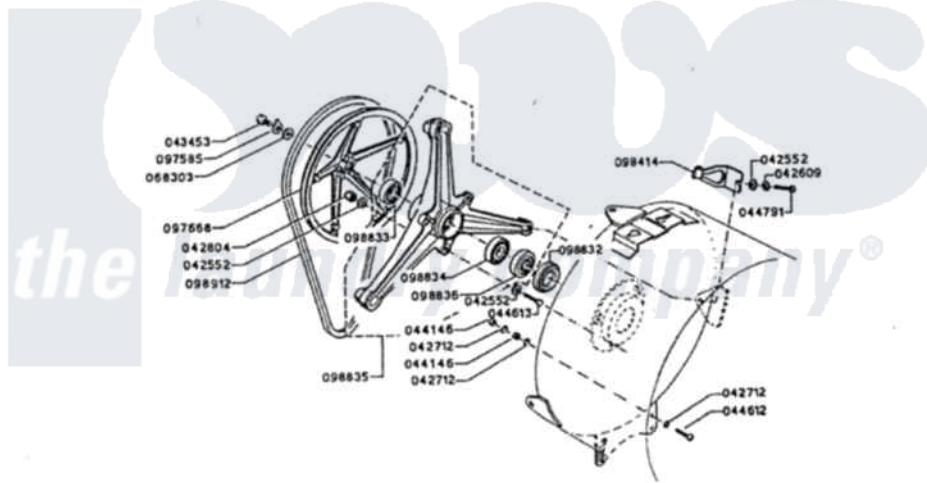

# Magic Chef WCZ1050AM 06 - PULLEY

MODELS COVERED:		From serial Number
a	b	
W10AA-1	W10AN-1	
WCZ1050AM	WCZ1050W	

FIRST PUBLICATION (4-84)

PM-1526-00

REVISION SHEET 0 (4-84)

A-8

Magic Chef [Residential Magic Chef WCZ1050AM Washer Parts](#) Parts Diagram 06 - PULLEY

Click on the part number to view part

Item	Original Part Number	Replaced By	Status	Part Description
1	042552		Not Available	FLAT WASHER
2	042609		Not Available	WASHER
3	042712		Not Available	LOCKWASHER
4	042804		Not Available	NUT
5	043453		Not Available	SET SCREW
6	044146		Not Available	NUT
7	044612		Not Available	SCREW
8	044613		Not Available	SCREW
9	044791		Not Available	SCREW
10	068303		Not Available	END
11	097585		Not Available	SAFETY RING
12	097668		Not Available	PULLEY
13	098414		Not Available	HOSE SUPPORT
14	098832		Not Available	GASKET TRIM
15	098833		Not Available	BEARING
16	098834		Not Available	BEARING

17	098835	Not Available	TUB CROSSPIECE
18	098836	Not Available	GASKET
19	098912	Not Available	BELT