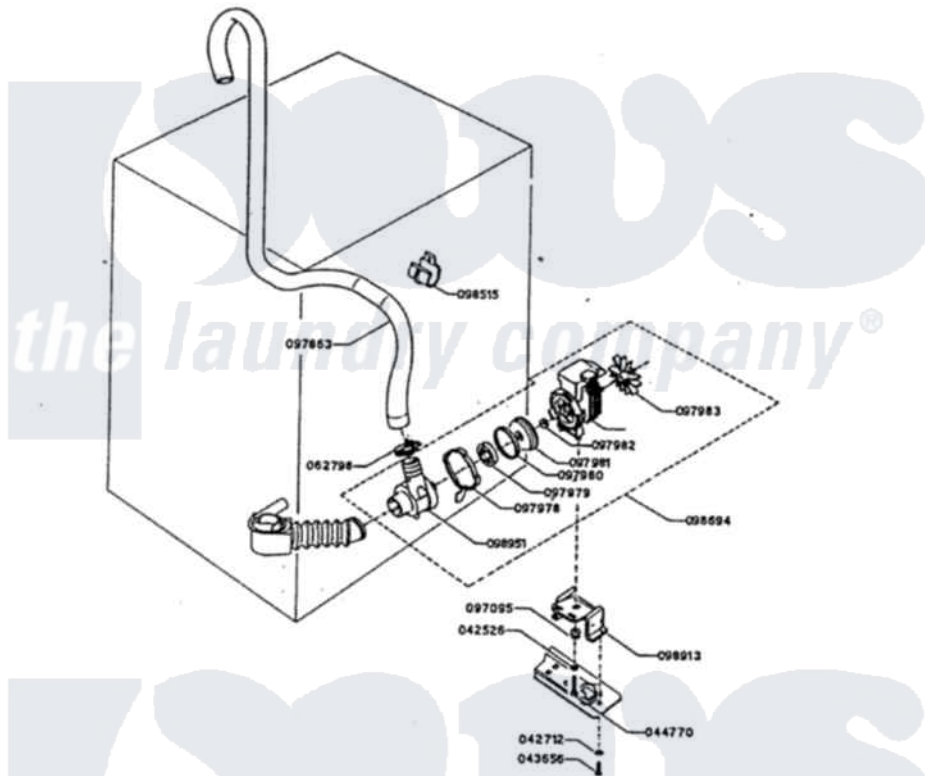

Magic Chef WCZ1050AM 07 - PUMP ASSY.

MODELS COVERED:		From serial Number
a	b	
W10AA-1	W10AN-1	
WCZ1050AM	WCZ1050W	

FIRST PUBLICATION (4-84)

PM-1526-00

REVISION SHEET 0 (4-84)

A-10

Magic Chef [Residential Magic Chef WCZ1050AM Washer Parts](#) Parts Diagram 07 - PUMP ASSY.
 Click on the part number to view part

Item	Original Part Number	Replaced By	Status	Part Description
1	042526		Not Available	FLAT WASHER
2	042712		Not Available	LOCKWASHER
3	043656		Not Available	SCREW
4	044770		Not Available	SCREW
5	062798		Not Available	CLAMP
6	097095		Not Available	PUMP MTG GROMET
7	097863		Not Available	MAIN OUTLT HOSE
8	097978		Not Available	PUMP LOCK RING
9	097979		Not Available	PUMP IMPELLER
10	097980		Not Available	PUMP GASKET
11	097981		Not Available	BASE & GASKET
12	097982		Not Available	GASKET
13	097983		Not Available	FAN BLADE
14	098515		Not Available	HOSE CLAMP
15	098694		Not Available	DISCHARGE PUMP
16	Y098913		Not Available	PUMP BRACKET