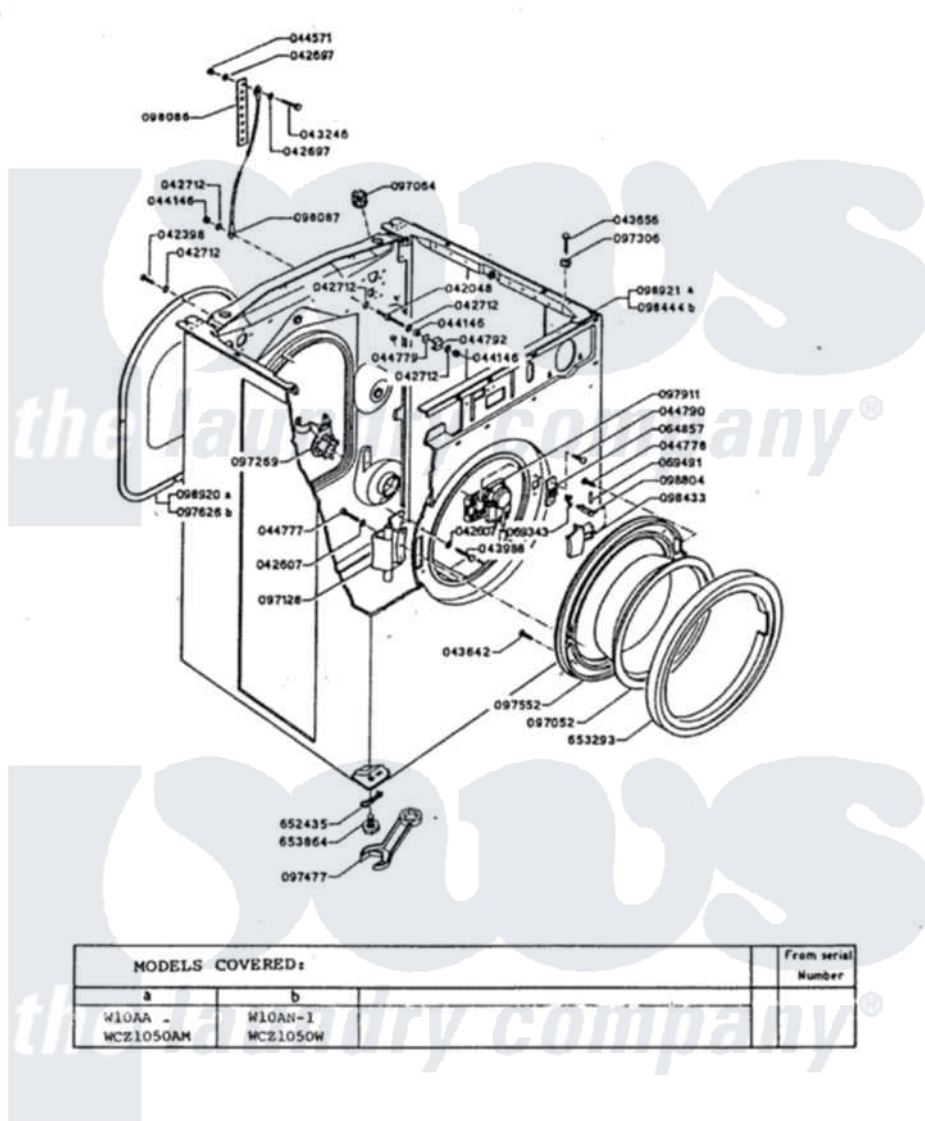

# Magic Chef WCZ1050W 01 - CABINET & DOOR

FIRST PUBLICATION (4-84)

PM-1526-00

REVISION SHEET 0 (4-84)

B-1

Magic Chef [Residential Magic Chef WCZ1050W Washer Parts](#) Parts Diagram 01 - CABINET & DOOR  
 Click on the part number to view part

Item	Original Part Number	Replaced By	Status	Part Description
1	042048		Not Available	SCREW
2	042398		Not Available	SCREW
3	042607		Not Available	WASHER
4	042697		Not Available	LOCKWASHER
5	042712		Not Available	LOCKWASHER
6	043246		Not Available	BOLT
7	Y043642	<a href="#">414004-35</a>		Screw
8	043656		Not Available	SCREW
9	043988		Not Available	SCREW
10	044146		Not Available	NUT
11	044571		Not Available	NUT
12	044777		Not Available	SCREW
13	Y044778	<a href="#">74002481</a>		Screw
14	044779		Not Available	NUT
15	Y044790	<a href="#">99002757</a>		Screw
16	044792		Not Available	CLAMP