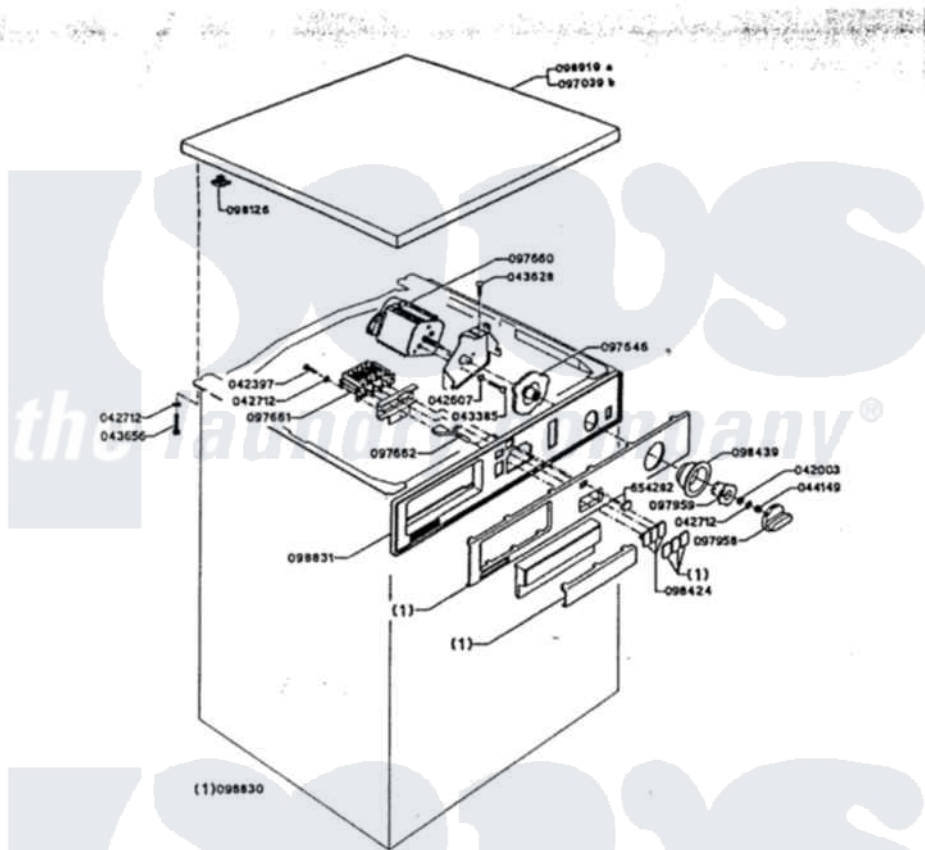

# Magic Chef WCZ1050W 02 - CONTROL PANEL

N/S 33-9845

MODELS COVERED:		From serial Number
a	b	
W10AA-1	W10AN-1	
WCZ1050AM	WCZ1050W	

FIRST PUBLICATION (4-84)

PM-1526-00

REVISION SHEET 0 (4-84)

A-2

Magic Chef [Residential Magic Chef WCZ1050W Washer Parts](#) Parts Diagram 02 - CONTROL PANEL  
 Click on the part number to view part

Item	Original Part Number	Replaced By	Status	Part Description
1	042003		Not Available	FLAT WASHER
2	042397	<a href="#">8-1400-0-6</a>		Small Round Box
3	042607		Not Available	WASHER
4	042712		Not Available	LOCKWASHER
5	043385		Not Available	SCREW
6	043628		Not Available	SCREW
7	043656		Not Available	SCREW
8	044149		Not Available	NUT
9	097039		Not Available	TOP
10	097646		Not Available	CAM
11	097660		Not Available	TIMER
12	097661		Not Available	KEYBOARD
13	097662		Not Available	WARNING LIGHT
14	097958		Not Available	TIMR KNOB COVER
15	<a href="#">Y097959</a>			Timer Knob
16	098126		Not Available	LID BACK PIECE