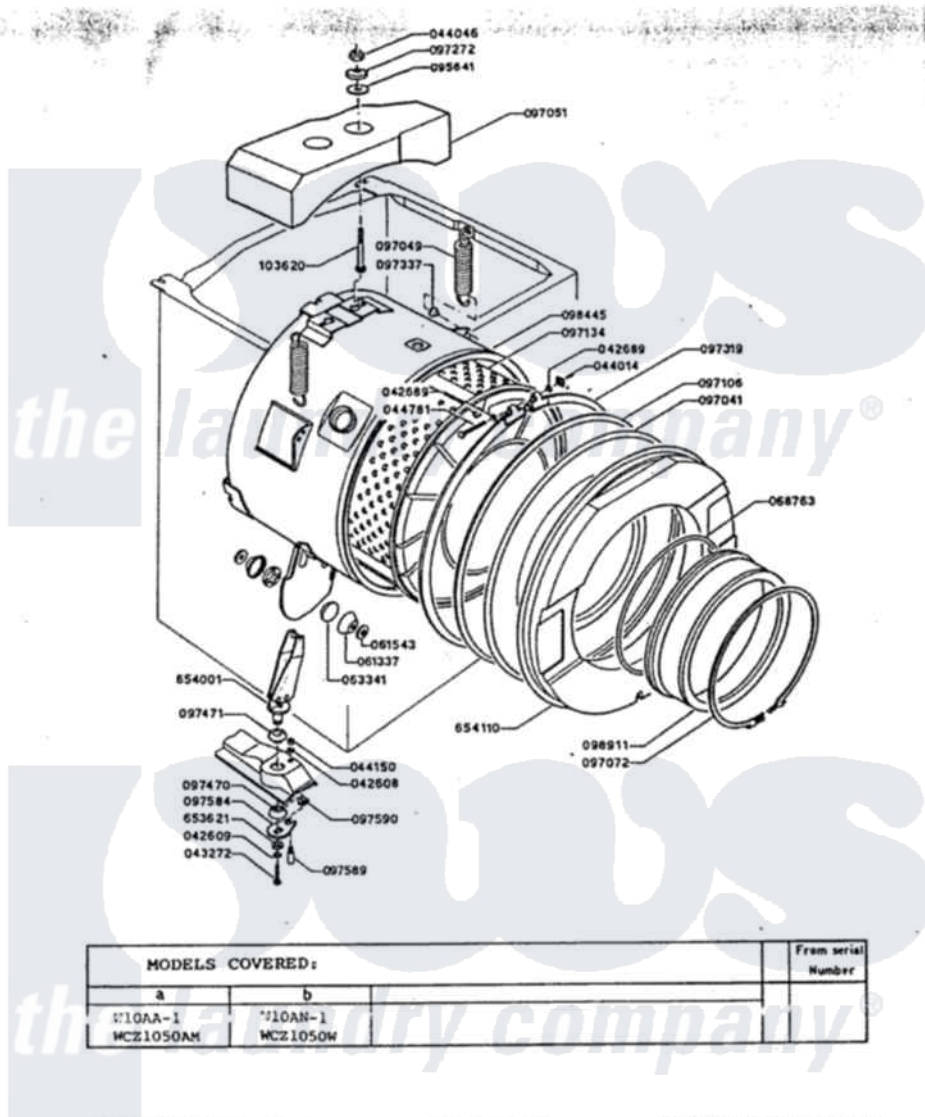

Magic Chef WCZ1050W 03 - CYLINDER

Magic Chef [Residential Magic Chef WCZ1050W Washer Parts](#) Parts Diagram 03 - CYLINDER
[Click on the part number to view part](#)

Item	Original Part Number	Replaced By	Status	Part Description
1	042608		Not Available	WASHER
2	042609		Not Available	WASHER
3	042689		Not Available	FLAT WASHER
4	043272		Not Available	HEX HD BOLT
5	044014		Not Available	NUT
6	044046		Not Available	NUT
7	044150		Not Available	NUT
8	044781		Not Available	SCREW
9	061337		Not Available	SUPPORT PAD
10	061543		Not Available	SPACER WASHER
11	063341		Not Available	PAD
12	068763		Not Available	GASKET SPRING
13	095641		Not Available	WASHER
14	097041		Not Available	FRNT TUB FLANGE
15	097049		Not Available	TUB SUSP SPRING
16	097051		Not Available	UPR COUNTRWGT

17	097072	Not Available	GASKET RING
18	097106	Not Available	TUB GASKET
19	097134	Not Available	DRUM ASM
20	097272	Not Available	WASHER
21	097319	Not Available	RING
22	097337	Not Available	SPRING BUSHING
23	097470	Not Available	BOTTOM GROMMET
24	097471	Not Available	TOP GROMMET
25	097584	Not Available	SUPPORT
26	097589	Not Available	PIN
27	097590	Not Available	PLATE
28	098445	Not Available	TUB ASM
29	098911	Not Available	GASKET
30	103620		Screw
31	653621	Not Available	BUSHING
32	654001	Not Available	SNUBR SPRNG ASM
33	654110	Not Available	COUNTERWEIGHT