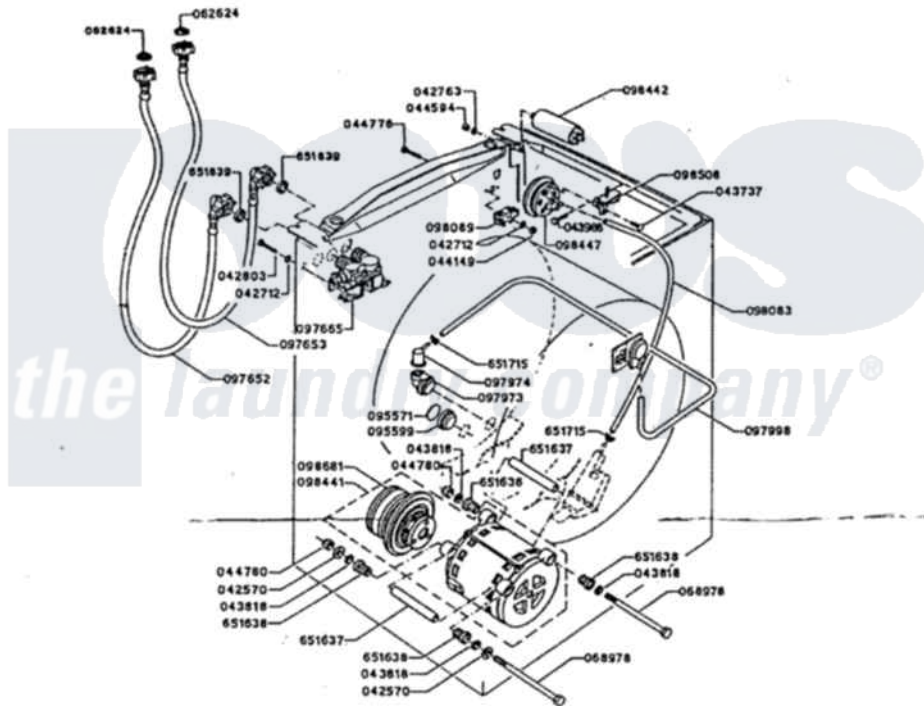

# Magic Chef WCZ1050W 05 - MOTOR & WATER VALVE

MODELS COVERED:			From serial Number
a	b		
W10AA-1 WCZ1050AM	W10AN-1 WCZ1050W		

FIRST PUBLICATION (4-84)

PM-1526-00

REVISION SHEET 0 (4-84)

A-12

Magic Chef [Residential Magic Chef WCZ1050W Washer Parts](#) Parts Diagram 05 - MOTOR & WATER VALVE  
 Click on the part number to view part

Item	Original Part Number	Replaced By	Status	Part Description
1	Y042570		Not Available	FLAT WASHER
2	042712		Not Available	LOCKWASHER
3	042763		Not Available	LOCKWASHER
4	042803		Not Available	SCREW
5	043737		Not Available	SCREW
6	043818		Not Available	FLAT WASHER
7	043988		Not Available	SCREW
8	044149		Not Available	NUT
9	044594		Not Available	NUT
10	044776		Not Available	BOLT
11	044780		Not Available	NUT
12	062624		Not Available	FILTER
13	068978		Not Available	MOTOR MTG SCREW
14	095571		Not Available	PLUG
15	095599		Not Available	GASKET
16	Y097652	<a href="#">76313</a>		Hosefill

17	097653	Not Available	HOT WATER PIPE
18	097665	Not Available	SOLENOID VALVE
19	Y097973	Not Available	AIR CONNECTION
20	097974	Not Available	AIR INTAKE
21	097998	Not Available	HOSE
22	098083	Not Available	HOSE
23	098089	Not Available	TERMINAL BLOCK
24	Y098441	Not Available	MOTOR W/TRANSM
25	098442	Not Available	MOTOR CAPACITOR
26	098447	Not Available	PRESSURE SWITCH
27	098508	Not Available	SWITCH SUPPORT
28	098681	Not Available	TRANSMISSION
29	651637	Not Available	SPACER TUBE
30	651638	Not Available	MOTOR BUSHING
31	651715	Not Available	CLAMP
32	651839	Not Available	GASKET TRIM