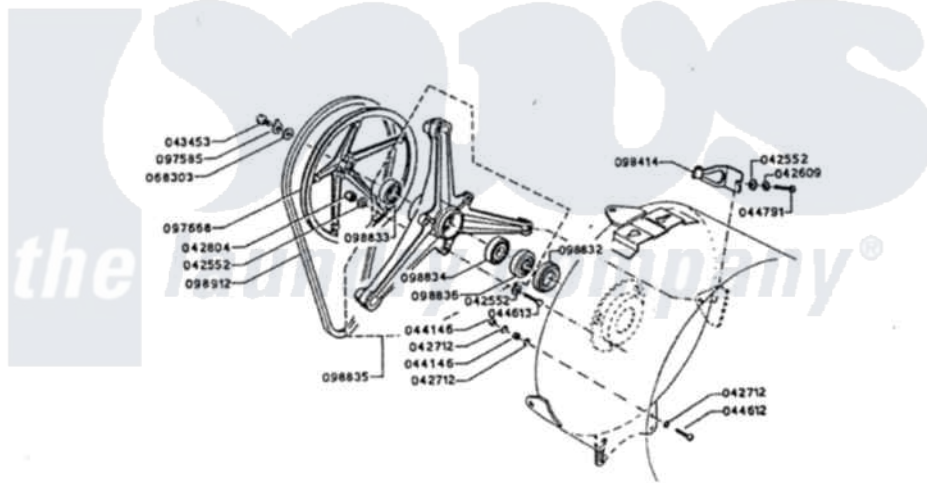

# Magic Chef WCZ1050W 06 - PULLEY

| MODELS COVERED: |          | From serial Number |
|-----------------|----------|--------------------|
| a               | b        |                    |
| W10AA-1         | W10AN-1  |                    |
| WCZ1050AH       | WCZ1050W |                    |

FIRST PUBLICATION (4-84)

PM-1526-00

REVISION SHEET 0 (4-84)

A-8

Magic Chef [Residential Magic Chef WCZ1050W Washer Parts](#) Parts Diagram 06 - PULLEY

Click on the part number to view part

| Item | Original Part Number | Replaced By | Status        | Part Description |
|------|----------------------|-------------|---------------|------------------|
| 1    | 042552               |             | Not Available | FLAT WASHER      |
| 2    | 042609               |             | Not Available | WASHER           |
| 3    | 042712               |             | Not Available | LOCKWASHER       |
| 4    | 042804               |             | Not Available | NUT              |
| 5    | 043453               |             | Not Available | SET SCREW        |
| 6    | 044146               |             | Not Available | NUT              |
| 7    | 044612               |             | Not Available | SCREW            |
| 8    | 044613               |             | Not Available | SCREW            |
| 9    | 044791               |             | Not Available | SCREW            |
| 10   | 068303               |             | Not Available | END              |
| 11   | 097585               |             | Not Available | SAFETY RING      |
| 12   | 097668               |             | Not Available | PULLEY           |
| 13   | 098414               |             | Not Available | HOSE SUPPORT     |
| 14   | 098832               |             | Not Available | GASKET TRIM      |
| 15   | 098833               |             | Not Available | BEARING          |
| 16   | 098834               |             | Not Available | BEARING          |