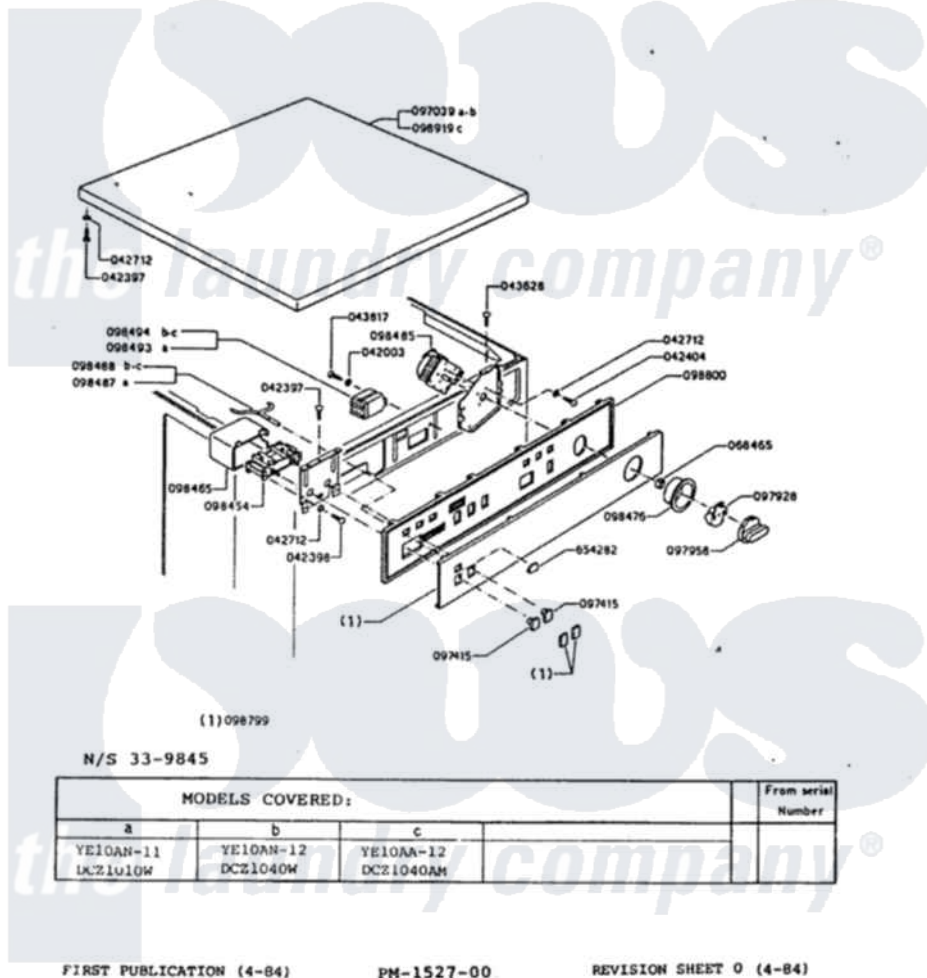

Magic Chef YE10AN12 02 - CONTROL PANEL

Magic Chef [Residential Magic Chef YE10AN12 Dryer Parts](#) Parts Diagram 02 - CONTROL PANEL
 Click on the part number to view part

Item	Original Part Number	Replaced By	Status	Part Description
1	042003		Not Available	FLAT WASHER
2	042397	8-1400-0-6		Small Round Box
3	042398		Not Available	SCREW
4	042404		Not Available	BOLT
5	042712		Not Available	LOCKWASHER
6	043628		Not Available	SCREW
7	043817		Not Available	SCREW
8	068465		Not Available	RING
9	097039		Not Available	TOP
10	097415		Not Available	PUSHBUTTON
11	097928			Timer Knob
12	097958		Not Available	TIMR KNOB COVER
13	098454		Not Available	PB SWITCH
14	098465		Not Available	SWITCH HOUSING
15	098476		Not Available	PROGRAM INDEX
16	Y098485		Not Available	TIMER

18	098488	Not Available	WARNING LIGHT
20	098494	Not Available	RELAY
21	098799	Not Available	NORGE TRIM KIT
22	098800	Not Available	CONTROL PANEL
24	654282	Not Available	GLASS
25	33-9845	Not Available	NAMEPLATE