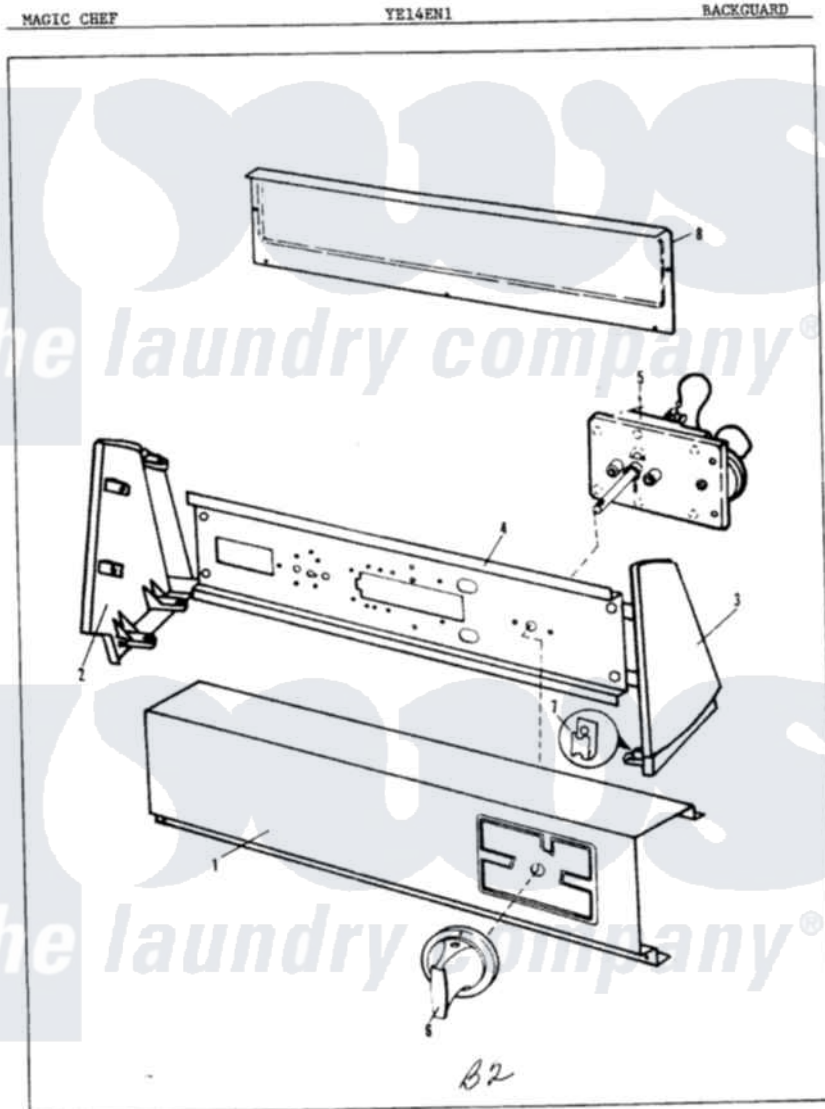

# Magic Chef YE14EA1 01 - CONTROL PANEL

Magic Chef [Residential Magic Chef YE14EA1 Dryer Parts](#) Parts Diagram 01 - CONTROL PANEL  
 Click on the part number to view part

Item	Original Part Number	Replaced By	Status	Part Description
1	53-0827		Not Available	CONTROL PANEL
"	25-7649	<a href="#">910187</a>		Screw
"	<a href="#">25-7702</a>			Speedclip, End Cap To Control Panel
2	<a href="#">53-0265</a>			LH Endcap
3	53-0278		Not Available	TRIM, END CAP (LT)
"	53-0277		Not Available	TRIM, END CAP (RT)
"	<a href="#">53-0264</a>			RH Endcap
"	<a href="#">25-7760</a>			Screw
4	53-0365	<a href="#">53-1676</a>		Shield, Control
"	25-3092	<a href="#">90767</a>		Screw, 8A X 3/8 HeX Washer Head Tapping
"	<a href="#">25-7702</a>			Speedclip, End Cap To Control Panel
5	25-0289		Not Available	SCREW
"	<a href="#">53-0662</a>			Timer
"	53-0635		Not Available	TIMER MOTOR

"	53-0496	Not Available	TIMER
6	53-0684	Not Available	KNOB/SKIRT ASM
"	<a href="#">25-6044</a>		Set Screw
"	53-0494	Not Available	KNOB ASM
7	<a href="#">25-7702</a>		Speedclip, End Cap To Control Panel
8	34-9487	Not Available	PLATE, REINFORCEMENT
"	<a href="#">25-3457</a>		Screw, Sems
"	25-3092	<a href="#">90767</a>	Screw, 8A X 3/8 HeX Washer Head Tapping
"	25-7435	<a href="#">33002917</a>	Screw, No.10-16
"	25-7697	<a href="#">25-2219</a>	Screw
"	<a href="#">25-7852</a>		Speedclip, Rr Shld To End Cap
"	53-0268	<a href="#">21001460</a>	Shield, Rear
"	<a href="#">25-7851</a>		Speedclip, End Cap To Top